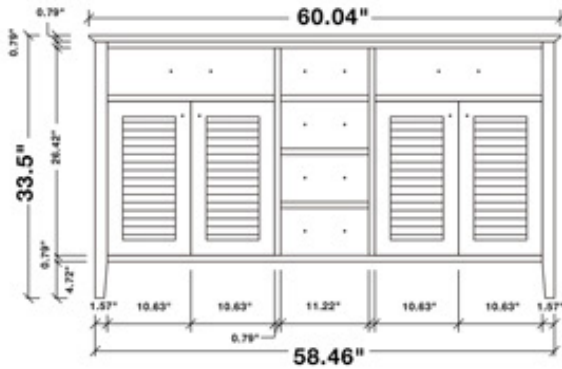

ARIEL

KENSINGTON 61" DOUBLE SINK VANITY SET

MODEL: D061D

- | | |
|--------------|--|
| Cabinet Size | 60"W x 21.5"D x 33.5"H |
| Mirror Size | 59"W x 39"H |
| Features | <ul style="list-style-type: none"> • Solid Wood Construction • Four Soft-Closing Doors • Four Full-Extension, Dove-Tail Construction, Soft-Closing Drawers • Satin Nickel Finish Hardware • Matching Framed Mirror Included |

COLLECTION:

ARIEL KENSINGTON

FRONT

BACK VIEW

SIDE VIEW

MIRROR VIEW