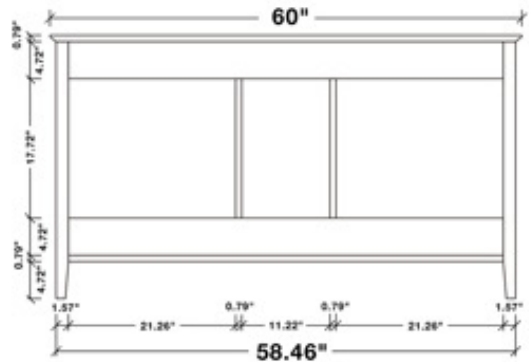

ARIEL

KENSINGTON 61" DOUBLE SINK VANITY SET

MODEL: D061D

- | | |
|--------------|--|
| Cabinet Size | 60"W x 21.5"D x 33.5"H |
| Mirror Size | 59"W x 39"H |
| Features | <ul style="list-style-type: none"> • Solid Wood Construction • Four Soft-Closing Doors • Four Full-Extension, Dove-Tail Construction, Soft-Closing Drawers • Satin Nickel Finish Hardware • Matching Framed Mirror Included |

COLLECTION:

ARIEL KENSINGTON

FRONT

BACK VIEW

SIDE VIEW

MIRROR VIEW