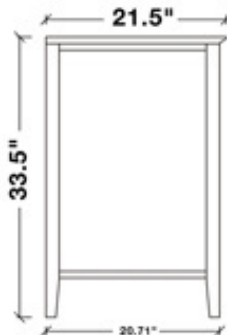

ARIEL

KENSINGTON 61" DOUBLE SINK VANITY SET

MODEL: D061D

- | | |
|--------------|--|
| Cabinet Size | 60"W x 21.5"D x 33.5"H |
| Mirror Size | 59"W x 39"H |
| Features | <ul style="list-style-type: none"> • Solid Wood Construction • Four Soft-Closing Doors • Four Full-Extension, Dove-Tail Construction, Soft-Closing Drawers • Satin Nickel Finish Hardware • Matching Framed Mirror Included |

COLLECTION:

ARIEL KENSINGTON

FRONT

BACK VIEW

SIDE VIEW

MIRROR VIEW