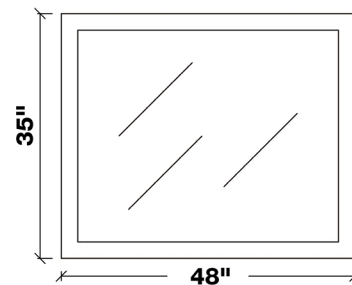

### MODEL: D049S

Cabinet Size

48"W x 21.5"D x 33.5"H

Mirror Size

48"W x 35"H

Features

- Solid Wood Construction
- Two Soft-Closing Doors
- Eight Full-Extension, Dove-Tail Construction, Soft-Closing Drawers and One Decorative Faux Drawer
- Satin Nickel Finish Hardware
- Matching Framed Mirror Included

### COLLECTION:

ARIEL KENSINGTON

FRONT

BACK VIEW

SIDE VIEW

MIRROR VIEW

### Dimensions

49"W x 22"D x 1.5"H

### 1.5" EDGE SIDE VIEW