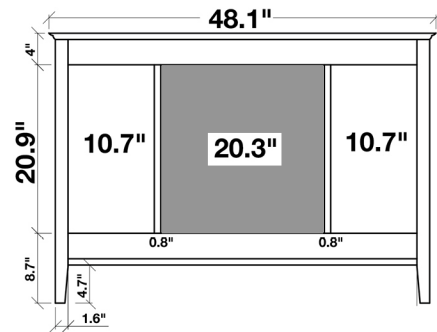

### MODEL: D049S

Cabinet Size

48"W x 21.5"D x 33.5"H

Mirror Size

48"W x 35"H

Features

- Solid Wood Construction
- Two Soft-Closing Doors
- Eight Full-Extension, Dove-Tail Construction, Soft-Closing Drawers and One Decorative Faux Drawer
- Satin Nickel Finish Hardware
- Matching Framed Mirror Included

### COLLECTION:

ARIEL KENSINGTON

FRONT

BACK VIEW

SIDE VIEW

MIRROR VIEW

### Dimensions

49"W x 22"D x 1.5"H

### 1.5" EDGE SIDE VIEW