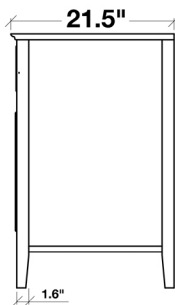

### MODEL: D049S

Cabinet Size

48"W x 21.5"D x 33.5"H

Mirror Size

48"W x 35"H

Features

- Solid Wood Construction
- Two Soft-Closing Doors
- Eight Full-Extension, Dove-Tail Construction, Soft-Closing Drawers and One Decorative Faux Drawer
- Satin Nickel Finish Hardware
- Matching Framed Mirror Included

### COLLECTION:

ARIEL KENSINGTON

FRONT

BACK VIEW

SIDE VIEW

MIRROR VIEW

### Dimensions

49"W x 22"D x 1.5"H

### 1.5" EDGE SIDE VIEW