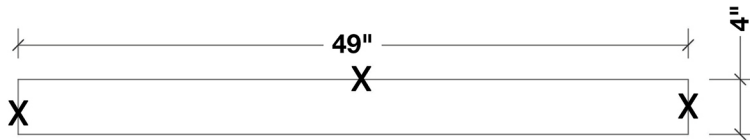

ARIEL

CARRARA WHITE MARBLE COUNTERTOP

MODEL: D049S-CT

Dimensions

49"W x 22"D x 1.5"H

Features

- Carrara White Marble Countertop w/ 1.5" Edge and Matching Backsplash
- Countertop Pre-Drilled for 8" Widespread Faucets
- One Ceramic, Rectangular, UPC Certified Under-Mount Sink
- Matching Backsplash Included

All stone tops are finished by hand, pre-drilled for 8" widespread faucets, and double-sealed for scratch resistance and long term durability.

BACKSPLASH