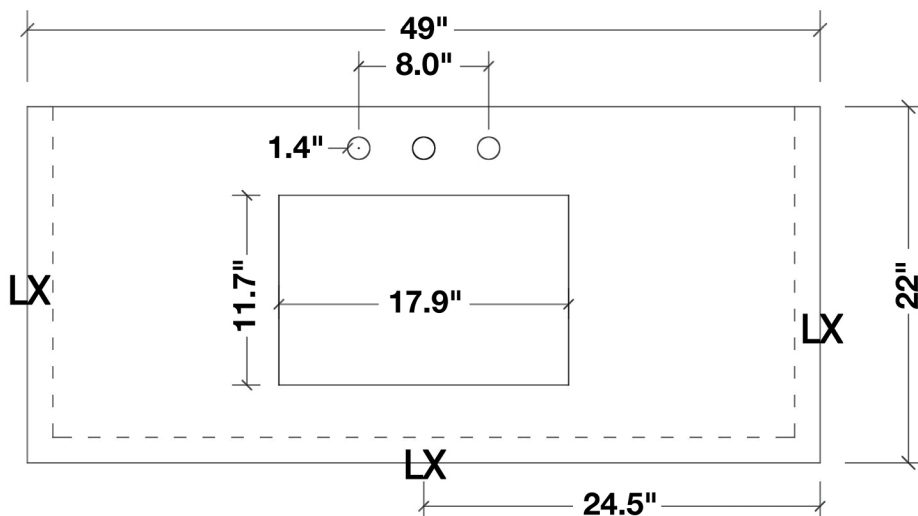

### MODEL: D049S

Cabinet Size

48"W x 21.5"D x 33.5"H

Mirror Size

48"W x 35"H

Features

- Solid Wood Construction
- Two Soft-Closing Doors
- Eight Full-Extension, Dove-Tail Construction, Soft-Closing Drawers and One Decorative Faux Drawer
- Satin Nickel Finish Hardware
- Matching Framed Mirror Included

### Dimensions

49"W x 22"D x 1.5"H

### Features

- Carrara White Marble Countertop w/ 1.5" Edge and Matching Backsplash
- Countertop Pre-Drilled for 8" Widespread Faucets
- One Ceramic, Rectangular, UPC Certified Under-Mount Sink
- Matching Backsplash Included

### 1.5" EDGE SIDE VIEW