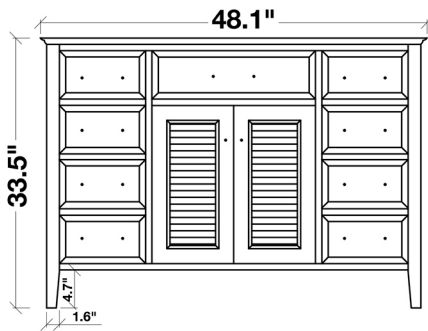

### MODEL: D049S

Cabinet Size

48"W x 21.5"D x 33.5"H

Mirror Size

48"W x 35"H

Features

- Solid Wood Construction
- Two Soft-Closing Doors
- Eight Full-Extension, Dove-Tail Construction, Soft-Closing Drawers and One Decorative Faux Drawer
- Satin Nickel Finish Hardware
- Matching Framed Mirror Included

### COLLECTION:

ARIEL KENSINGTON

FRONT

BACK VIEW

SIDE VIEW

MIRROR VIEW

### Dimensions

49"W x 22"D x 1.5"H

### 1.5" EDGE SIDE VIEW