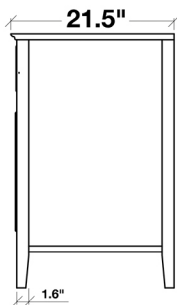

ARIEL

KENSINGTON 48" SINGLE SINK VANITY SET

MODEL: D049S

Cabinet Size

48"W x 21.5"D x 33.5"H

Mirror Size

48"W x 35"H

Features

COLLECTION:

ARIEL KENSINGTON

FRONT

BACK VIEW

SIDE VIEW

MIRROR VIEW

ARIEL

CARRARA WHITE MARBLE COUNTERTOP

MODEL: D049S-CT

Dimensions

49"W x 22"D x 1.5"H

Features

- Carrara White Marble Countertop w/ 1.5" Edge and Matching Backsplash
- Countertop Pre-Drilled for 8" Widespread Faucets
- One Ceramic, Rectangular, UPC Certified Under-Mount Sink
- Matching Backsplash Included