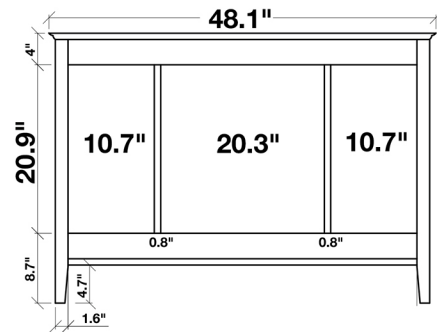

BACK VIEW

SIDE VIEW