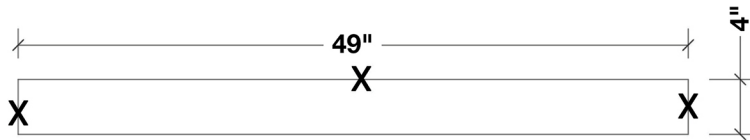

ARIEL

CARRARA WHITE MARBLE COUNTERTOP

MODEL: D049S-CT

Dimensions

49"W x 22"D x 1.5"H

Features

- Carrara White Marble Countertop w/ 1.5" Edge and Matching Backsplash
- Countertop Pre-Drilled for 8" Widespread Faucets
- One Ceramic, Rectangular, UPC Certified Under-Mount Sink
- Matching Backsplash Included

All stone tops are finished by hand, pre-drilled for 8" widespread faucets, and double-sealed for scratch resistance and long term durability.

BACKSPLASH