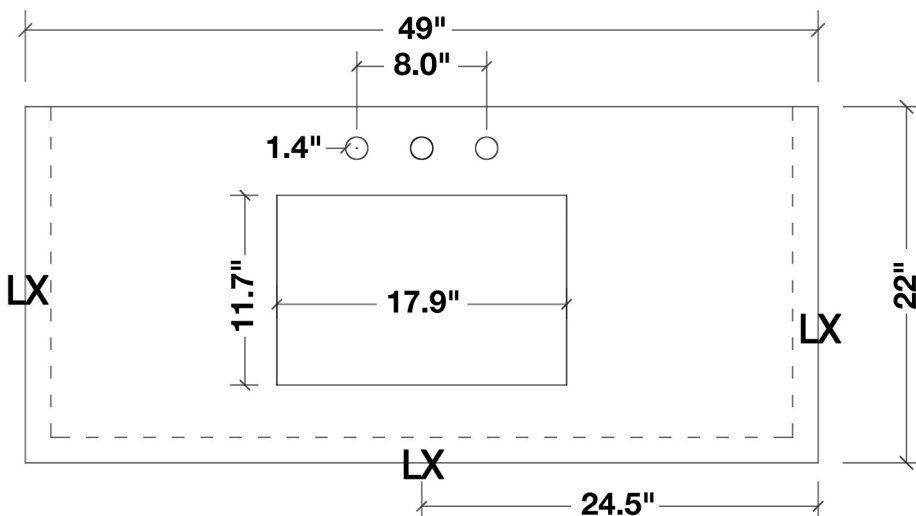

ARIEL

KENSINGTON 48" SINGLE SINK VANITY SET

MODEL: D049S

Cabinet Size

48"W x 21.5"D x 33.5"H

Mirror Size

48"W x 35"H

Features

MODEL: D049S-CT

Dimensions

49"W x 22"D x 1.5"H

Features

- Carrara White Marble Countertop w/ 1.5" Edge and Matching Backsplash
- Countertop Pre-Drilled for 8" Widespread Faucets
- One Ceramic, Rectangular, UPC Certified Under-Mount Sink
- Matching Backsplash Included

All stone tops are finished by hand, pre-drilled for 8" widespread faucets, and double-sealed for scratch resistance and long term durability.

BACKSPLASH

TOP VIEW

1.5" EDGE SIDE VIEW