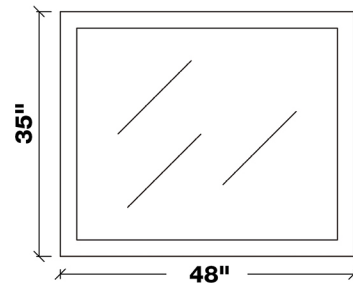

ARIEL

KENSINGTON 48" SINGLE SINK VANITY SET

MODEL: D049S

Cabinet Size

48"W x 21.5"D x 33.5"H

Mirror Size

48"W x 35"H

Features

COLLECTION:

ARIEL KENSINGTON

FRONT

BACK VIEW

SIDE VIEW

MIRROR VIEW

ARIEL

CARRARA WHITE MARBLE COUNTERTOP

MODEL: D049S-CT

Dimensions

49"W x 22"D x 1.5"H

Features

- Carrara White Marble Countertop w/ 1.5" Edge and Matching Backsplash
- Countertop Pre-Drilled for 8" Widespread Faucets
- One Ceramic, Rectangular, UPC Certified Under-Mount Sink
- Matching Backsplash Included