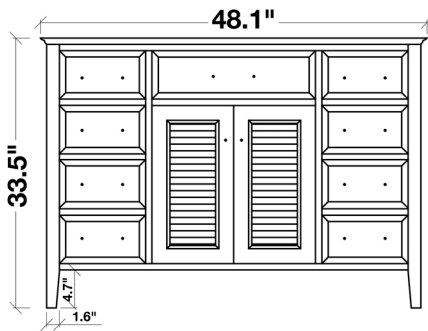

COLLECTION:

ARIEL KENSINGTON

FRONT