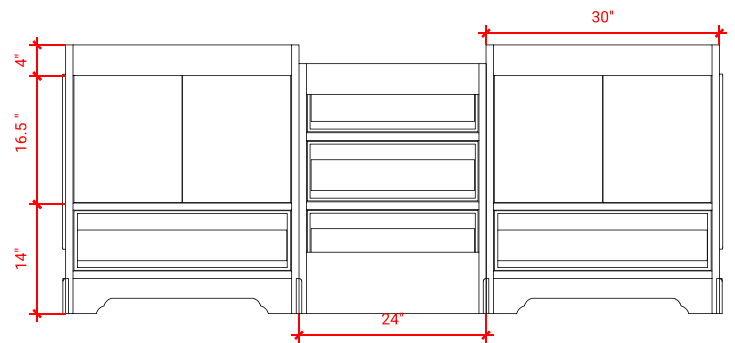

STAFFORD 85" DOUBLE SINK VANITY SET

ARIEL

M085D

CABINET SIZE

Two 30"W x 21.5"D x 34.5"H Cabinets with
24"W x 19.5"D x 32"H Middle Cabinet

MIRROR SIZE

Two 24"W x 36"H Mirrors &
One 24"W x 12.5"D x 54"H Medicine Cabinet

FEATURES

- Solid Wood Construction
- Four Soft-Closing Doors
- Six Full-Extension, Dove Tail Construction, Soft-Closing Drawers (Five on Base Cabinet & One on Mirror Cabinet)
- Matching Framed Mirrors Included

HARDWARE FINISHES

AVAILABLE COLORS

FRONT VIEW

BACK VIEW

SIDE VIEW

MIRROR VIEW

OVAL SINK COUNTERTOP

OVERALL DIMENSIONS

Two 30.5"W x 22"D x 1.5"H Countertops with
24"W x 19.5"D x 1.5"H Middle Countertop

FEATURES

- Countertop Pre-Drilled for 8" Widespread Faucet
- Two Ceramic, UPC Certified

COUNTERTOP OPTIONS

Carrara Marble
CW-085D-OVL-CT