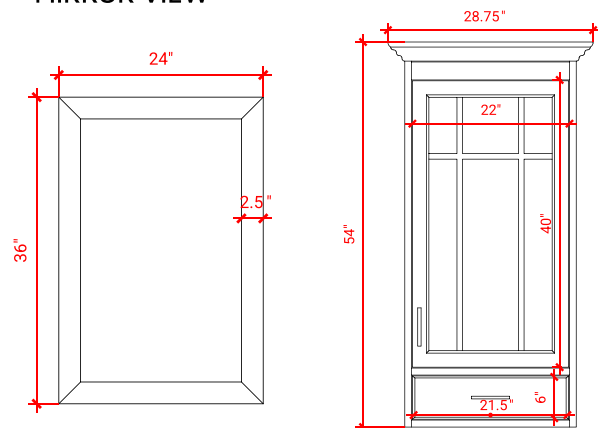

STAFFORD 85" DOUBLE SINK VANITY SET

ARIEL

M085D

CABINET SIZE

Two 30"W x 21.5"D x 34.5"H Cabinets with
24"W x 19.5"D x 32"H Middle Cabinet

MIRROR SIZE

Two 24"W x 36"H Mirrors &
One 24"W x 12.5"D x 54"H Medicine Cabinet

HARDWARE FINISHES

AVAILABLE COLORS

FRONT VIEW

BACK VIEW

SIDE VIEW

MIRROR VIEW

OVAL SINK COUNTERTOP

OVERALL DIMENSIONS

Two 30.5"W x 22"D x 1.5"H Countertops with
24"W x 19.5"D x 1.5"H Middle Countertop

FEATURES

- Countertop Pre-Drilled for 8" Widespread Faucet
- Two Ceramic, UPC Certified

COUNTERTOP OPTIONS

Carrara Marble
CW-085D-OVL-CT