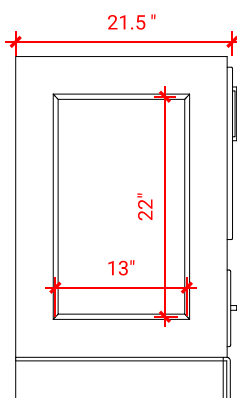

STAFFORD 85" DOUBLE SINK VANITY SET

ARIEL

M085D

CABINET SIZE

Two 30"W x 21.5"D x 34.5"H Cabinets with
24"W x 19.5"D x 32"H Middle Cabinet

MIRROR SIZE

Two 24"W x 36"H Mirrors &
One 24"W x 12.5"D x 54"H Medicine Cabinet

HARDWARE FINISHES

AVAILABLE COLORS

FRONT VIEW

BACK VIEW

SIDE VIEW

MIRROR VIEW

OVAL SINK COUNTERTOP

OVERALL DIMENSIONS

Two 30.5"W x 22"D x 1.5"H Countertops with
24"W x 19.5"D x 1.5"H Middle Countertop

FEATURES

- Countertop Pre-Drilled for 8" Widespread Faucet
- Two Ceramic, UPC Certified

COUNTERTOP OPTIONS

Carrara Marble
CW-085D-OVL-CT