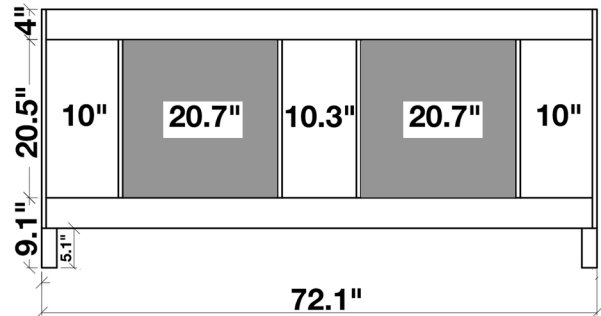

BACK VIEW

SIDE VIEW