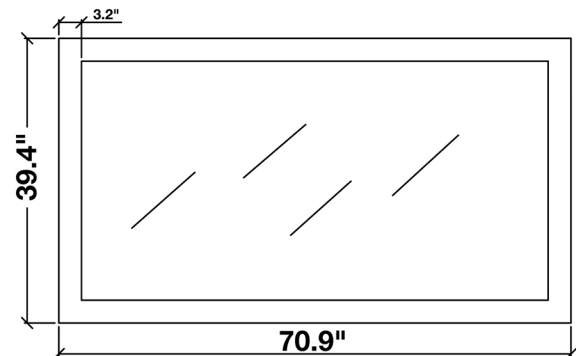

MIRROR VIEW