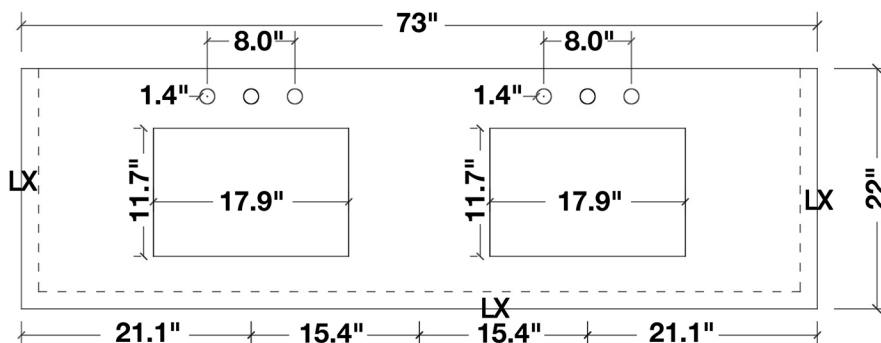

ARIEL

AMERICANO 73" DOUBLE SINK VANITY SET

MODEL: B073D

Cabinet Size	72"W x 21.5"D x 33.5"H
Mirror Size	70.9"W x 39"H
Features	<ul style="list-style-type: none">• Solid Wood Construction• Four Soft-Closing Doors• Eleven Full-Extension, Dove-Tail Construction, Soft-Closing Drawers• Satin Nickel Finish Hardware• Matching Framed Mirror Included

MODEL: B073D-CT

- Dimensions 73"W x 22"D x 1.5"H
- Features
- White Quartz Countertop w/ 1.5" Edge and Matching Backsplash
 - Countertop Pre-Drilled for 8" Widespread Faucets
 - Two Ceramic, Rectangular, UPC Certified Under-Mount Sinks
 - Matching Backsplash Included

All stone tops are finished by hand, pre-drilled for 8" widespread faucets, and double-sealed for scratch resistance and long term durability.

BACKSPLASH

TOP VIEW

1.5" EDGE SIDE VIEW