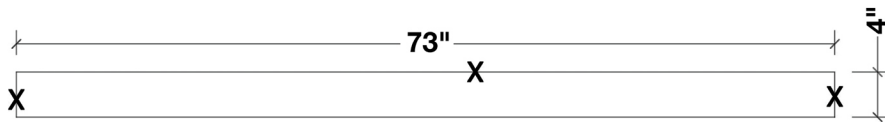

ARIEL

WHITE QUARTZ COUNTERTOP

MODEL: B073D-CT

1. Dimensions 73"W x 22"D x 1.5"H
2. Features
3. White Quartz Countertop w/ 1.5" Edge and Matching Backsplash
   - Countertop Pre-Drilled for 8" Widespread Faucets
   - Two Ceramic, Rectangular, UPC Certified Under-Mount Sinks
   - Matching Backsplash Included

All stone tops are finished by hand, pre-drilled for 8" widespread faucets, and double-sealed for scratch resistance and long term durability.

BACKSPLASH

TOP VIEW