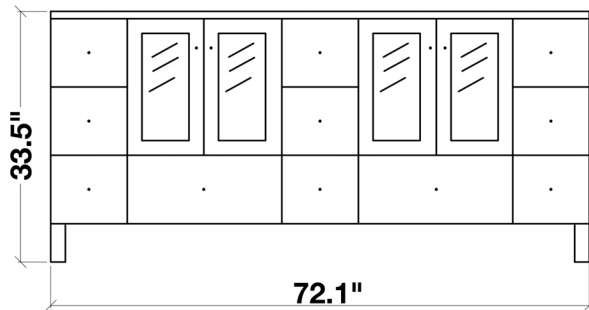

ARIEL

AMERICANO 73" DOUBLE SINK VANITY SET

MODEL: B073D

Cabinet Size	72"W x 21.5"D x 33.5"H
Mirror Size	70.9"W x 39"H
Features	• Solid Wood Construction • Four Soft-Closing Doors • Eleven Full-Extension, Dove-Tail Construction, Soft-Closing Drawers • Satin Nickel Finish Hardware • Matching Framed Mirror Included

COLLECTION:

ARIEL AMERICANO

FRONT

SIDE VIEW