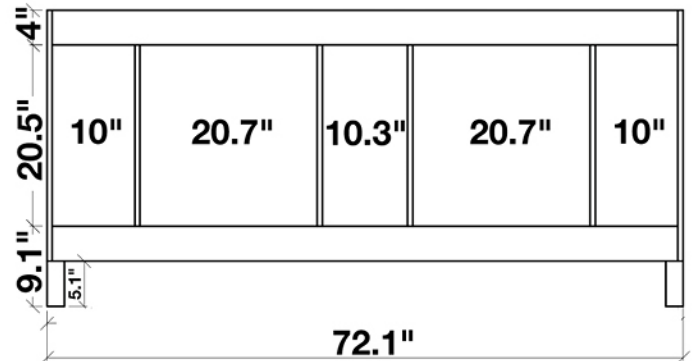

ARIEL

AMERICANO 73" DOUBLE SINK VANITY CABINET IN BLACK

MODEL: B073D-03

Cabinet Color	Black
Cabinet Size	72"W x 21.5"D x 33.5"H
Mirror Color	Black Frame
Mirror Size	70.9"W x 39.4"H
Features	• Solid Wood Construction • Black Cabinet Color • Four Soft-Closing Doors • Eleven Full-Extension, Dove-Tail Construction, Soft-Closing Drawers • Satin Nickel Finish Hardware • Matching Framed Mirror Included

COLLECTION:

Ariel Americano

FRONT

BACK VIEW

SIDE VIEW

MIRROR VIEW