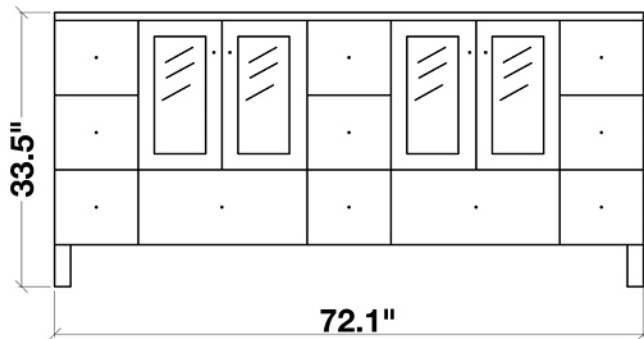

ARIEL

AMERICANO 73" DOUBLE SINK VANITY CABINET IN BLACK

MODEL: B073D-03

Cabinet Color	Black
Cabinet Size	72"W x 21.5"D x 33.5"H
Mirror Color	Black Frame
Mirror Size	70.9"W x 39.4"H
Features	• Solid Wood Construction • Black Cabinet Color • Four Soft-Closing Doors • Eleven Full-Extension, Dove-Tail Construction, Soft-Closing Drawers • Satin Nickel Finish Hardware • Matching Framed Mirror Included

COLLECTION:

Ariel Americano

FRONT

BACK VIEW

SIDE VIEW

MIRROR VIEW