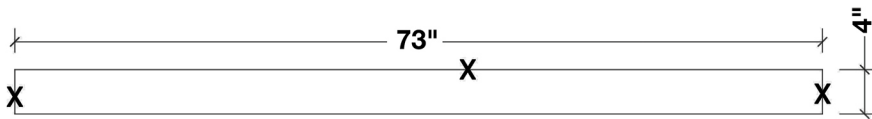

ARIEL

WHITE QUARTZ COUNTERTOP

MODEL: G073D-CT

Dimensions

73"W x 22"D x 1.5"H

Features

- White Quartz Countertop w/ 1.5" Edge and Matching Backsplash
- Countertop Pre-Drilled for 8" Widespread Faucets
- Two Ceramic, Rectangular, UPC Certified Under-Mount Sinks
- Matching Backsplash Included

All stone tops are finished by hand, pre-drilled for 8" widespread faucets, and double-sealed for scratch resistance and long term durability.

BACKSPLASH