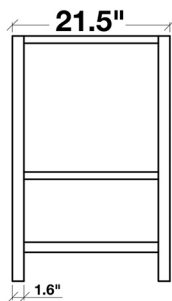

## SHAKESPEARE 72" DOUBLE SINK VANITY SET

**MODEL: G073D**

- |              |  |
|--------------|--|
| Cabinet Size | 72"W x 21.5"D x 33.5"H   |
| Mirror Size  | 27.5"W x 33.5"H (two pcs)  |
| Features     | <ul style="list-style-type: none"> <li>• Solid Wood Construction</li> <li>• Four Full-Extension, Dove-Tail Construction, Soft-Closing Drawers and Two Decorative Faux Drawers</li> <li>• Large Uncovered Open Storage Space</li> <li>• Satin Nickel Finish Hardware</li> <li>• Matching Framed Mirrors Included</li> </ul> |

**COLLECTION:**

ARIEL SHAKESPEARE

FRONT

BACK VIEW

SIDE VIEW

MIRROR VIEW

## WHITE QUARTZ COUNTERTOP

MODEL: G073D-CT

Dimensions

73"W x 22"D x 1.5"H

Features

- White Quartz Countertop w/ 1.5" Edge and Matching Backsplash
- Countertop Pre-Drilled for 8" Widespread Faucets
- Two Ceramic, Rectangular, UPC Certified Under-Mount Sinks
- Matching Backsplash Included

### 1.5" EDGE SIDE VIEW