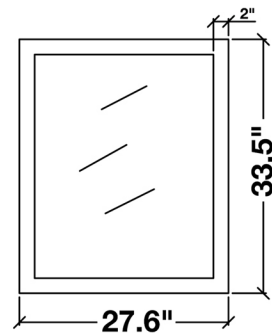

## SHAKESPEARE 72" DOUBLE SINK VANITY SET

**MODEL: G073D**

- |              |  |
|--------------|--|
| Cabinet Size | 72"W x 21.5"D x 33.5"H   |
| Mirror Size  | 27.5"W x 33.5"H (two pcs)  |
| Features     | <ul style="list-style-type: none"> <li>• Solid Wood Construction</li> <li>• Four Full-Extension, Dove-Tail Construction, Soft-Closing Drawers and Two Decorative Faux Drawers</li> <li>• Large Uncovered Open Storage Space</li> <li>• Satin Nickel Finish Hardware</li> <li>• Matching Framed Mirrors Included</li> </ul> |

**COLLECTION:**

ARIEL SHAKESPEARE

FRONT

BACK VIEW

SIDE VIEW

MIRROR VIEW

## WHITE QUARTZ COUNTERTOP

MODEL: G073D-CT

Dimensions

73"W x 22"D x 1.5"H

Features

- White Quartz Countertop w/ 1.5" Edge and Matching Backsplash
- Countertop Pre-Drilled for 8" Widespread Faucets
- Two Ceramic, Rectangular, UPC Certified Under-Mount Sinks
- Matching Backsplash Included

### 1.5" EDGE SIDE VIEW