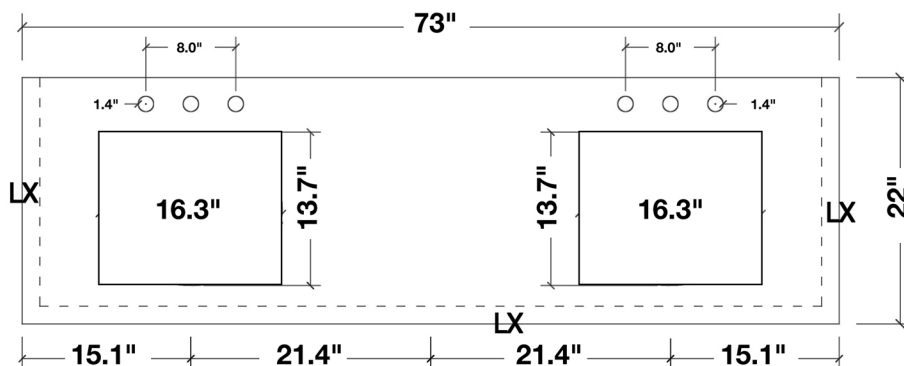

## SHAKESPEARE 72" DOUBLE SINK VANITY SET

**MODEL: G073D**

- |              |  |
|--------------|--|
| Cabinet Size | 72"W x 21.5"D x 33.5"H   |
| Mirror Size  | 27.5"W x 33.5"H (two pcs)  |
| Features     | <ul style="list-style-type: none"> <li>• Solid Wood Construction</li> <li>• Four Full-Extension, Dove-Tail Construction, Soft-Closing Drawers and Two Decorative Faux Drawers</li> <li>• Large Uncovered Open Storage Space</li> <li>• Satin Nickel Finish Hardware</li> <li>• Matching Framed Mirrors Included</li> </ul> |

## WHITE QUARTZ COUNTERTOP

MODEL: G073D-CT

Dimensions

73"W x 22"D x 1.5"H

Features

- White Quartz Countertop w/ 1.5" Edge and Matching Backsplash
- Countertop Pre-Drilled for 8" Widespread Faucets
- Two Ceramic, Rectangular, UPC Certified Under-Mount Sinks
- Matching Backsplash Included

### 1.5" EDGE SIDE VIEW