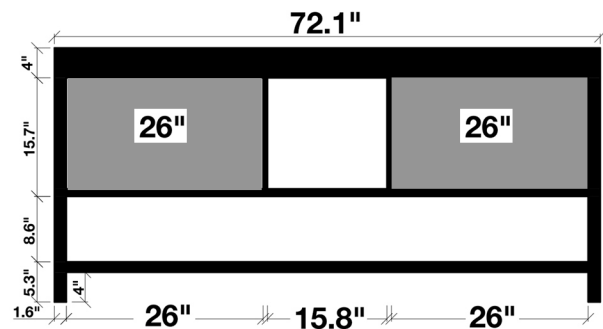

BACK VIEW

SIDE VIEW