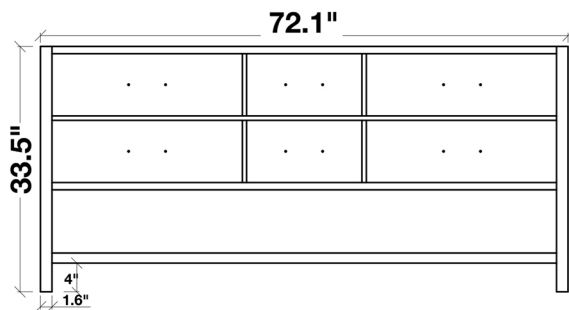

## SHAKESPEARE 72" DOUBLE SINK VANITY SET

**MODEL: G073D**

- |              |  |
|--------------|--|
| Cabinet Size | 72"W x 21.5"D x 33.5"H   |
| Mirror Size  | 27.5"W x 33.5"H (two pcs)  |
| Features     | <ul style="list-style-type: none"> <li>• Solid Wood Construction</li> <li>• Four Full-Extension, Dove-Tail Construction, Soft-Closing Drawers and Two Decorative Faux Drawers</li> <li>• Large Uncovered Open Storage Space</li> <li>• Satin Nickel Finish Hardware</li> <li>• Matching Framed Mirrors Included</li> </ul> |

**COLLECTION:**

ARIEL SHAKESPEARE

FRONT

BACK VIEW

SIDE VIEW

MIRROR VIEW

## WHITE QUARTZ COUNTERTOP

MODEL: G073D-CT

Dimensions

73"W x 22"D x 1.5"H

Features

- White Quartz Countertop w/ 1.5" Edge and Matching Backsplash
- Countertop Pre-Drilled for 8" Widespread Faucets
- Two Ceramic, Rectangular, UPC Certified Under-Mount Sinks
- Matching Backsplash Included

### 1.5" EDGE SIDE VIEW