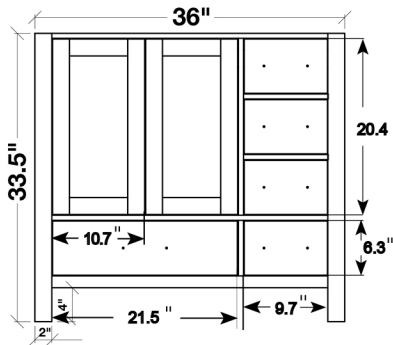

COLLECTION:

ARIEL CAMBRIDGE

FRONT