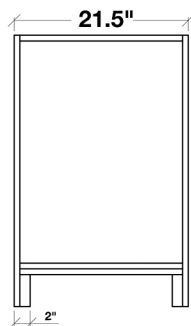

## CAMBRIDGE 37" SINGLE SINK VANITY SET

**MODEL: A037S-L**

|              |   |
|--------------|---|
| Cabinet Size | 36"W x 21.5"D x 33.5"H  |
| Mirror Size  | 31.5"W x 31.5"H   |
| Features     | <ul style="list-style-type: none"> <li>• Solid Wood Construction</li> <li>• Two Soft-Closing Doors</li> <li>• Five Full-Extension, Dove-Tail Construction, Soft-Closing Drawers</li> <li>• Satin Nickel Finish Hardware</li> <li>• Matching Framed Mirror Included</li> </ul> |

**COLLECTION:**

ARIEL CAMBRIDGE

FRONT

BACK VIEW

SIDE VIEW

MIRROR VIEW

### Dimensions

37"W x 22"D x 1.5"H

### 1.5" EDGE SIDE VIEW