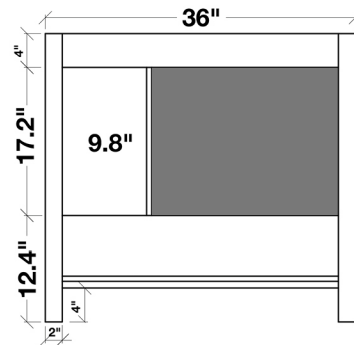

## CAMBRIDGE 37" SINGLE SINK VANITY SET

**MODEL: A037S-L**

|              |   |
|--------------|---|
| Cabinet Size | 36"W x 21.5"D x 33.5"H  |
| Mirror Size  | 31.5"W x 31.5"H   |
| Features     | <ul style="list-style-type: none"> <li>• Solid Wood Construction</li> <li>• Two Soft-Closing Doors</li> <li>• Five Full-Extension, Dove-Tail Construction, Soft-Closing Drawers</li> <li>• Satin Nickel Finish Hardware</li> <li>• Matching Framed Mirror Included</li> </ul> |

**COLLECTION:**

ARIEL CAMBRIDGE

FRONT

BACK VIEW

SIDE VIEW

MIRROR VIEW

### Dimensions

37"W x 22"D x 1.5"H

### 1.5" EDGE SIDE VIEW