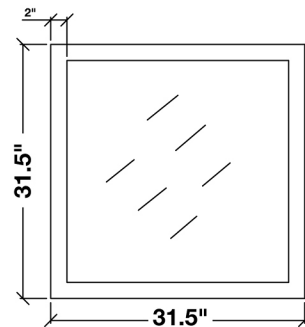

## CAMBRIDGE 37" SINGLE SINK VANITY SET

**MODEL: A037S-L**

|              |   |
|--------------|---|
| Cabinet Size | 36"W x 21.5"D x 33.5"H  |
| Mirror Size  | 31.5"W x 31.5"H   |
| Features     | <ul style="list-style-type: none"> <li>• Solid Wood Construction</li> <li>• Two Soft-Closing Doors</li> <li>• Five Full-Extension, Dove-Tail Construction, Soft-Closing Drawers</li> <li>• Satin Nickel Finish Hardware</li> <li>• Matching Framed Mirror Included</li> </ul> |

**COLLECTION:**

ARIEL CAMBRIDGE

FRONT

BACK VIEW

SIDE VIEW

MIRROR VIEW

### Dimensions

37"W x 22"D x 1.5"H

### 1.5" EDGE SIDE VIEW