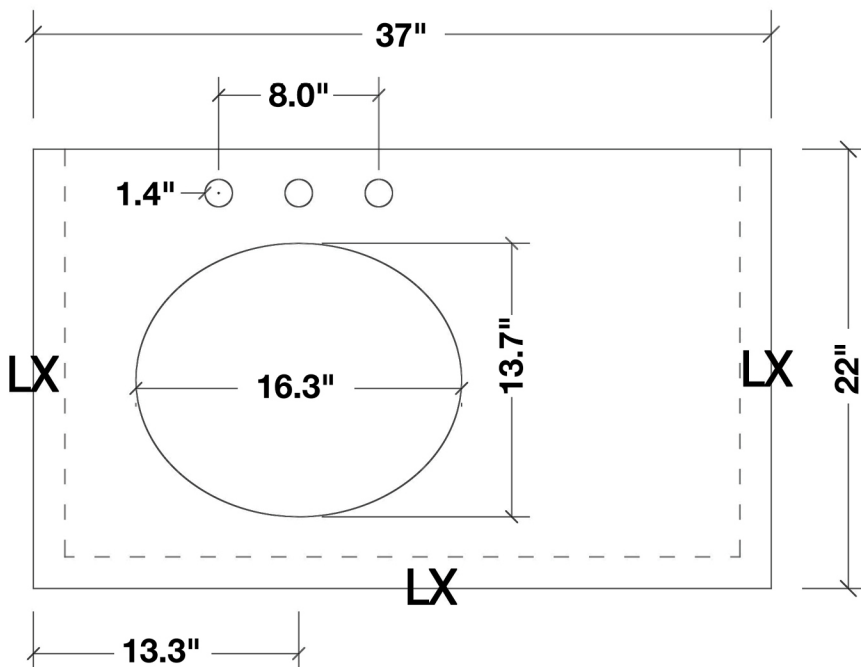

## CAMBRIDGE 37" SINGLE SINK VANITY SET

**MODEL: A037S-L**

|              |   |
|--------------|---|
| Cabinet Size | 36"W x 21.5"D x 33.5"H  |
| Mirror Size  | 31.5"W x 31.5"H   |
| Features     | <ul style="list-style-type: none"> <li>• Solid Wood Construction</li> <li>• Two Soft-Closing Doors</li> <li>• Five Full-Extension, Dove-Tail Construction, Soft-Closing Drawers</li> <li>• Satin Nickel Finish Hardware</li> <li>• Matching Framed Mirror Included</li> </ul> |

### Dimensions

37"W x 22"D x 1.5"H

### Features

- Carrara White Marble Countertop w/ 1.5" Edge and Matching Backsplash
- Countertop Pre-Drilled for 8" Widespread Faucets
- One Ceramic, Round, UPC Certified Under-Mount Sink
- Matching Backsplash Included

### 1.5" EDGE SIDE VIEW