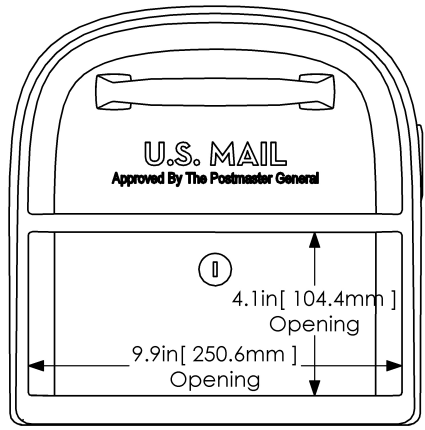

11.3in [287.6mm]

20.0in [507.0mm]

0.8in [20.5mm]

Mailbox floor to bottom

Fits 5/16" bolts