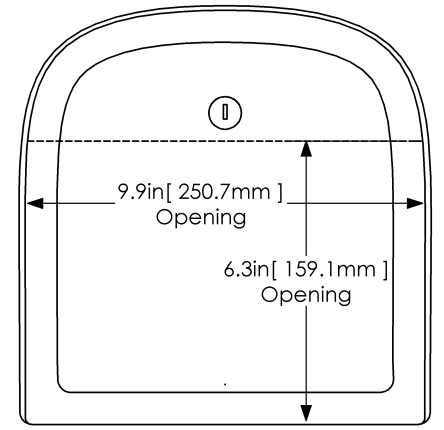

11.3in [287.6mm]

20.0in [507.0mm]

0.8in [20.5mm]

Mailbox floor to bottom

Fits 5/16" bolts