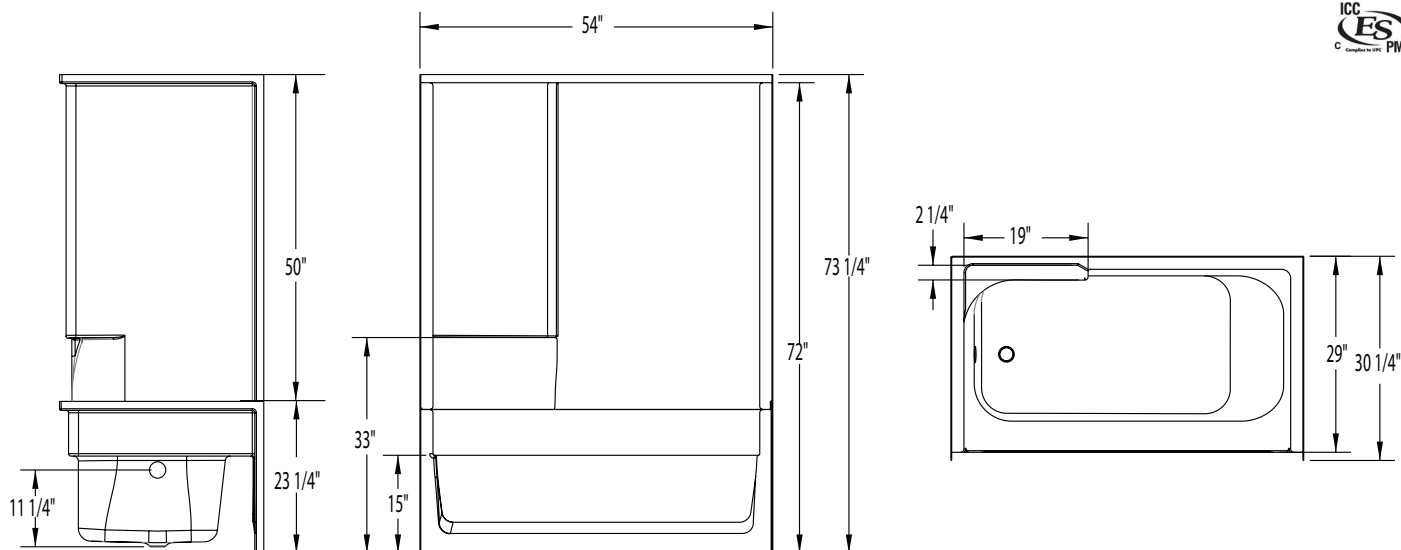

2543N2P – REMODELINE SECTIONALS

54 x 29 x 72 inches

FEATURES

- 2-piece tub-shower
- Smooth wall
- Molded toiletry shelf
- Requires 59" turning space
- Left or right hand drain
- AcrylX™ applied acrylic surface
- Lifetime limited warranty

COLOR OPTIONS

Stock	Upgraded	Premium
White	Almond Linen/Biscuit Bone	Black Mexican Sand Sand Bar Sterling Silver

2543N2P

54 x 29 x 72
inches

FEATURES lbs Dimensional Tolerance $\pm \frac{3}{8}$ ". Dimensions needed for site preparation should be measured from the unit. Aquatic assumes no responsibility for preparatory work.

Model #	Material	Wall Finish	Pieces	Drain	Net Wt.	Pkg. Wt.
2543N2P	AcrylX™	Smooth	2	LH or RH	121	126

DIMENSIONS

Specifications	inches
Width: Overall / Net	54
Depth: Overall / Net	30 1/4 / 29
Height: Overall / Net	73 1/4 / 72
Enclosure Opening	50
Skirt Height	15
Drain Rough-In (from Back Wall)	13 1/8
Drain Rough-In (from Side Wall)	2 1/4
Drain: Diameter / Clearance	2 / 1 1/2

FRAMING DIMENSIONS

 inches

Type	D Depth	W Width	H Height	A	B	C
Alcove	30 1/4	54	-	Box Out	2 1/4	13 1/8

SUMP DATA

Top of Drain to Bottom of Overflow	Capacity to Overflow gal	WIDTH @ centerline		DEPTH @ centerline	
		Top	Bottom	Top	Bottom
9 1/8	44	48 1/2	45	23 1/4	21 1/2