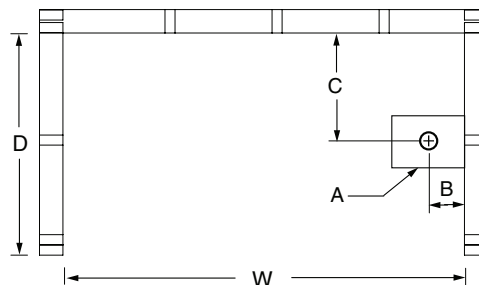

2543N2P – REMODELINE SECTIONALS

54 x 29 x 72 inches

FEATURES

- 2-piece tub-shower
- Smooth wall
- Molded toiletry shelf
- Requires 59" turning space
- Left or right hand drain
- AcrylX™ applied acrylic surface
- Lifetime limited warranty

Model #	Material	Wall Finish	Pieces	Drain	Net Wt.	Pkg. Wt.
2543N2P	AcrylX™	Smooth	2	LH or RH	121	126

DIMENSIONS

Specifications	inches
Width: Overall / Net	54
Depth: Overall / Net	30 1/4 / 29
Height: Overall / Net	73 1/4 / 72
Enclosure Opening	50
Skirt Height	15
Drain Rough-In (from Back Wall)	13 1/8
Drain Rough-In (from Side Wall)	2 1/4
Drain: Diameter / Clearance	2 / 1 1/2

FRAMING DIMENSIONS

 inches

Type	D Depth	W Width	H Height	A	B	C
Alcove	30 1/4	54	-	Box Out	2 1/4	13 1/8

SUMP DATA

Top of Drain to Bottom of Overflow	Capacity to Overflow gal	WIDTH @ centerline		DEPTH @ centerline	
		Top	Bottom	Top	Bottom
9 1/8	44	48 1/2	45	23 1/4	21 1/2