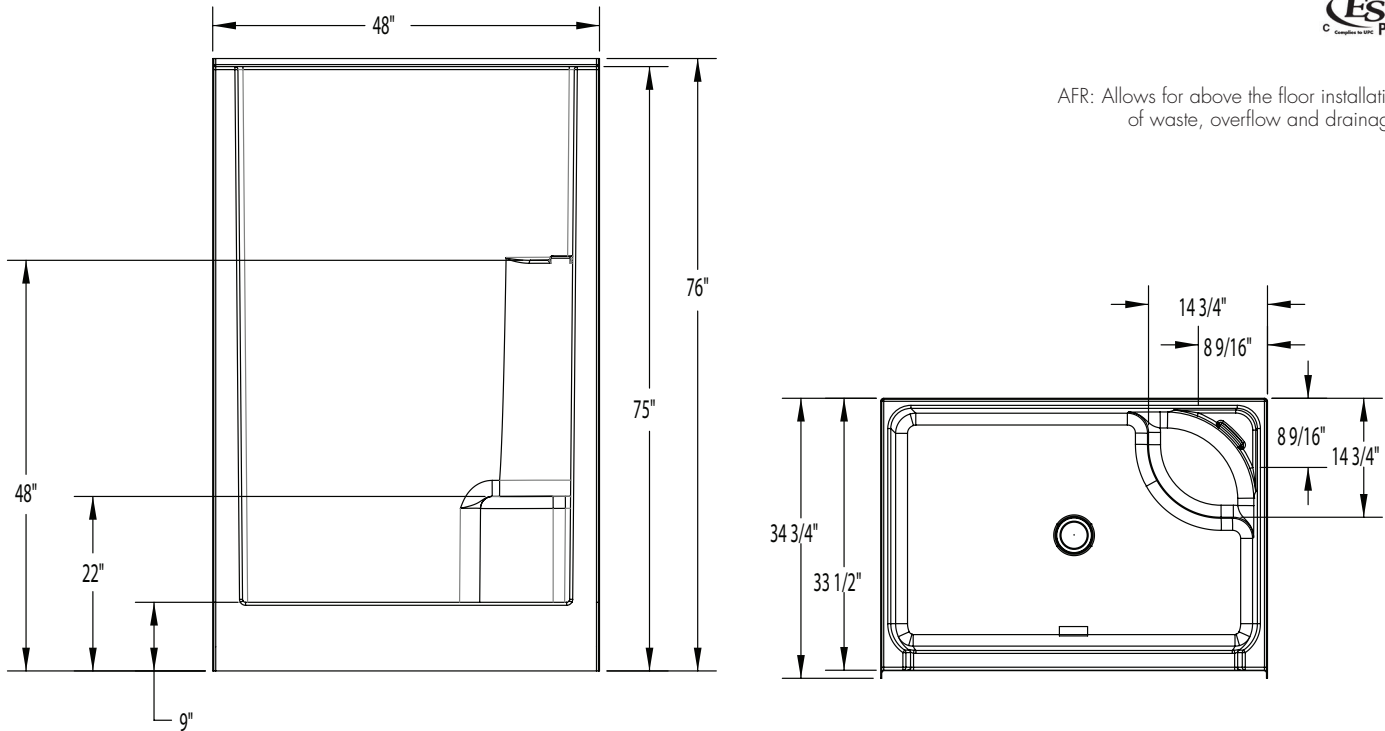

COLOR OPTIONS

Stock	Upgraded	Premium
White	Almond Linen/Biscuit Bone	Black Mexican Sand Sand Bar Sterling Silver

1483OSM

48 x 33 1/2 x 75 inches

AFR: Allows for above the floor installation of waste, overflow and drainage.

FEATURES lbs Dimensional Tolerance $\pm \frac{3}{8}$ ". Dimensions needed for site preparation should be measured from the unit. Aquatic assumes no responsibility for preparatory work.

Model #	Material	Wall Finish	Pieces	Drain	Seat	Net Wt.	Pkg. Wt.
AFR Shower #1483OSM	AcrylX™	Smooth	1	Center	1 seat (LH or RH)	115	120

DIMENSIONS

Specifications	inches
Width: Overall / Net	48
Depth: Overall / Net	34 3/4 / 33 1/2
Height: Overall / Net	76 / 75
Enclosure Opening	41 3/4
Skirt Height	9
Drain Rough-In (from Back Wall)	17
Drain Rough-In (from Side Wall)	23 7/8
Drain: Diameter / Clearance	3 1/4 / 3 3/4

FRAMING DIMENSIONS inches

Type	D Depth	W Width	H Height	A	B	C
Alcove	34 3/4	48 1/8	-	Box Out	23 7/8	17