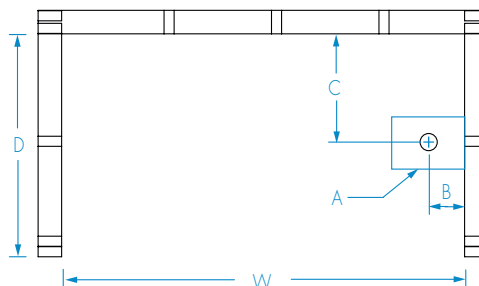

# 2603SG

60 x 32 x 72  
inches

**FEATURES** lbs      Dimensional Tolerance  $\pm 3/16"$ . Dimensions needed for site preparation should be measured from the unit. Aquatic assumes no responsibility for preparatory work.

## DIMENSIONS

Specifications	inches
Width: Overall / Net	60
Depth: Overall / Net	33 1/4 / 32
Height: Overall / Net	73 1/4 / 72
Enclosure Opening	56
Skirt Height	15
Drain Rough-In (from Back Wall)	15
Drain Rough-In (from Side Wall)	2 3/4
Drain: Diameter / Clearance	2 / 1

## FRAMING DIMENSIONS inches

Type	D Depth	W Width	H Height	A	B	C
Alcove	33 1/4	60 1/8	-	Box Out	2 3/4	15