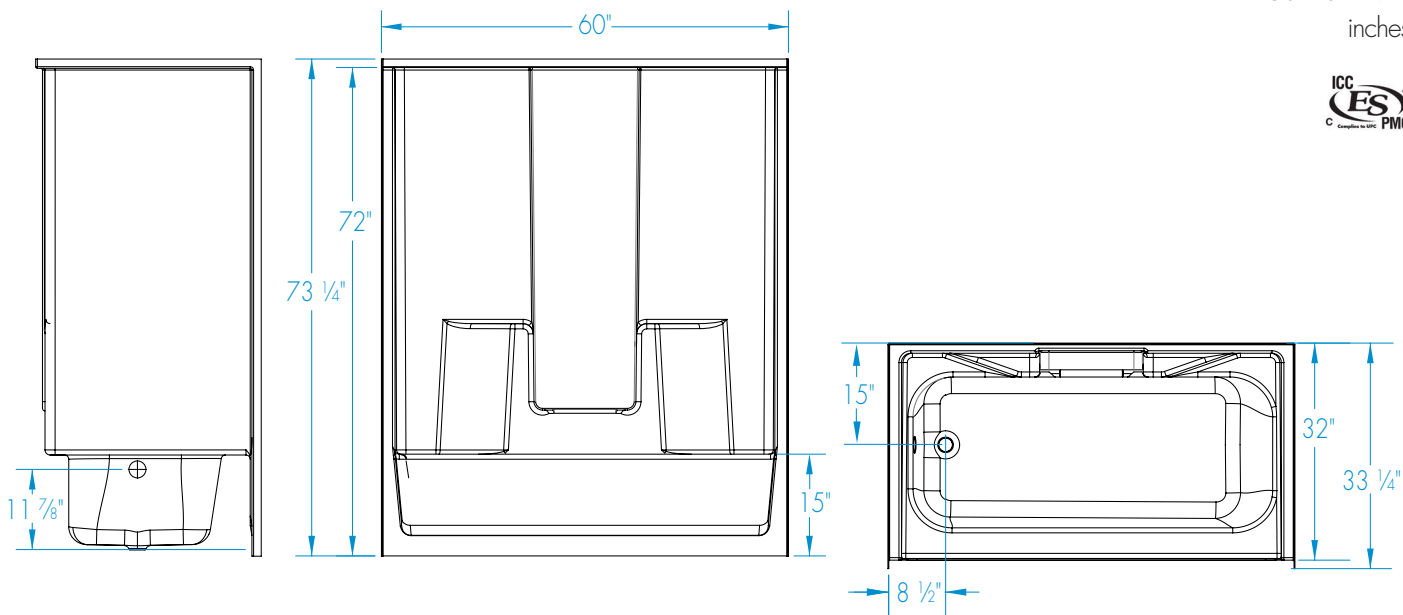

# 2603SG

60 x 32 x 72  
inches

**FEATURES** lbs      Dimensional Tolerance  $\pm 3/16"$ . Dimensions needed for site preparation should be measured from the unit. Aquatic assumes no responsibility for preparatory work.

## DIMENSIONS

Specifications	inches
Width: Overall / Net	60
Depth: Overall / Net	33 1/4 / 32
Height: Overall / Net	73 1/4 / 72
Enclosure Opening	56
Skirt Height	15
Drain Rough-In (from Back Wall)	15
Drain Rough-In (from Side Wall)	2 3/4
Drain: Diameter / Clearance	2 / 1

## FRAMING DIMENSIONS inches

Type	D Depth	W Width	H Height	A	B	C
Alcove	33 1/4	60 1/8	-	Box Out	2 3/4	15