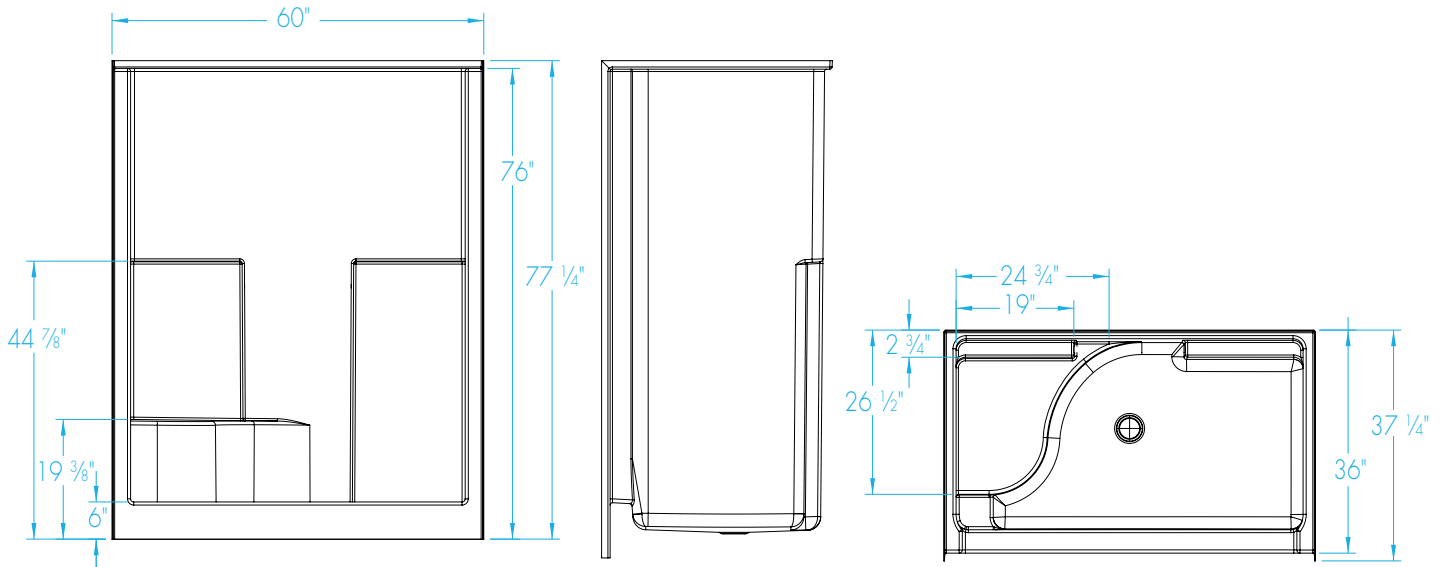

1603STS – EVERYDAY SHOWERS

60 x 36 x 76 inches

MODEL #1603STS

SUPERCORE SHOWER #1603STSSC

FEATURES

- Shower stall
- Smooth wall finish
- Integral toiletry shelves
- Slip resistant, textured bottom
- Left or right single seat
- East zone only
- Center drain
- AcrylX™ applied acrylic surface
- Lifetime limited warranty

COLOR OPTIONS

Stock	Upgraded	Premium
Almond White	Linen/Biscuit Bone	Black Mexican Sand Sand Bar Sterling Silver

1603STS

60 x 36 x 76 inches

FEATURES lbs Dimensional Tolerance $\pm \frac{3}{8}$ ". Dimensions needed for site preparation should be measured from the unit. Aquatic assumes no responsibility for preparatory work.

Model #	Material	Wall Finish	Pieces	Drain	Seat	Net Wt.	Pkg. Wt.
Shower #1603STS	AcrylX™	Smooth	1	Center	1 seat (LH or RH)	144	149

DIMENSIONS

Specifications	inches
Width: Overall / Net	60
Depth: Overall / Net	37 1/4 / 36
Height: Overall / Net	77 1/4 / 76
Enclosure Opening	54
Skirt Height	6
Drain Rough-In (from Back Wall)	15 3/4
Drain Rough-In (from Side Wall)	30
Drain: Diameter / Clearance	3 1/4 / 7/8

FRAMING DIMENSIONS inches

Type	D Depth	W Width	H Height	A	B	C
Alcove	37 1/4	60 1/8	-	Box Out	30	15 3/4