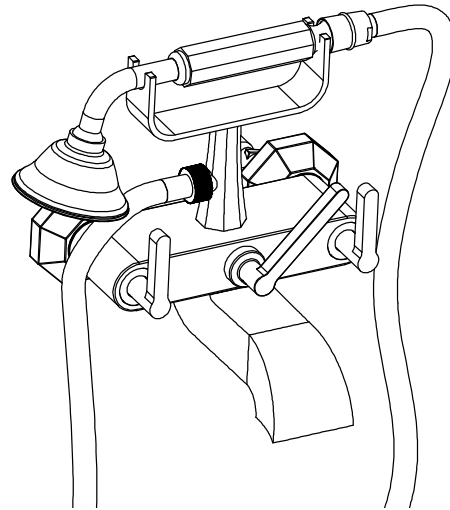

**TECHNICAL SPECIFICATIONS**

FEATURES:

- Solid brass construction
- High quality finishing
- 1/2 N.P.T. connection
- 10 GPM

aquabrass

**BELMONDO**

**B9004, B9104**

*Wallmount tub faucet with exposed hand shower & hook*

**SERVICE PARTS**