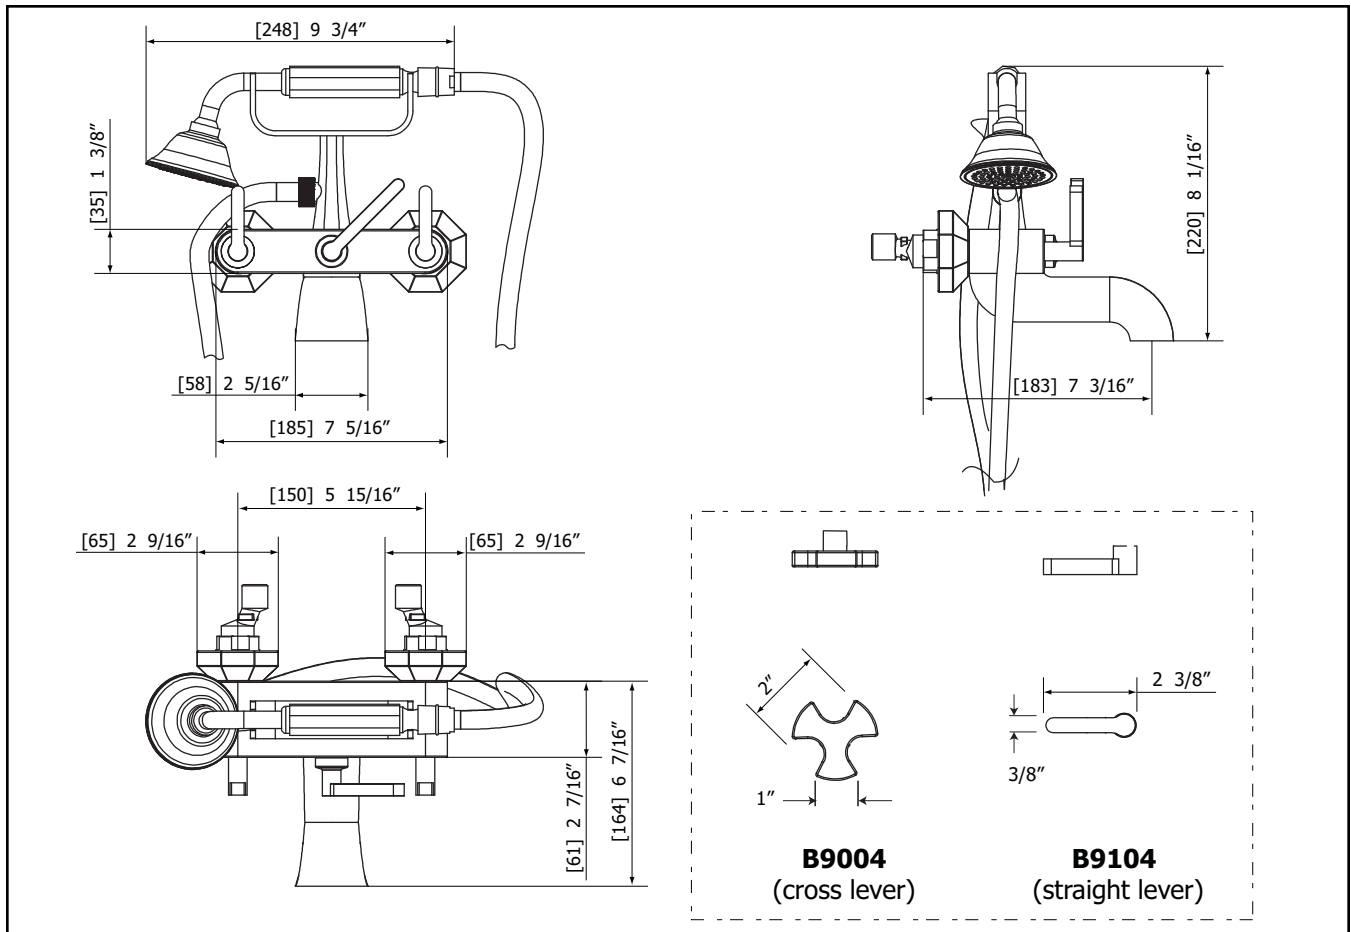

**TECHNICAL SPECIFICATIONS**

FEATURES:

- Solid brass construction
- High quality finishing
- 1/2 N.P.T. connection
- 10 GPM

aquabrass

**BELMONDO**

**B9004, B9104**

*Wallmount tub faucet with exposed hand shower & hook*

**SERVICE PARTS**