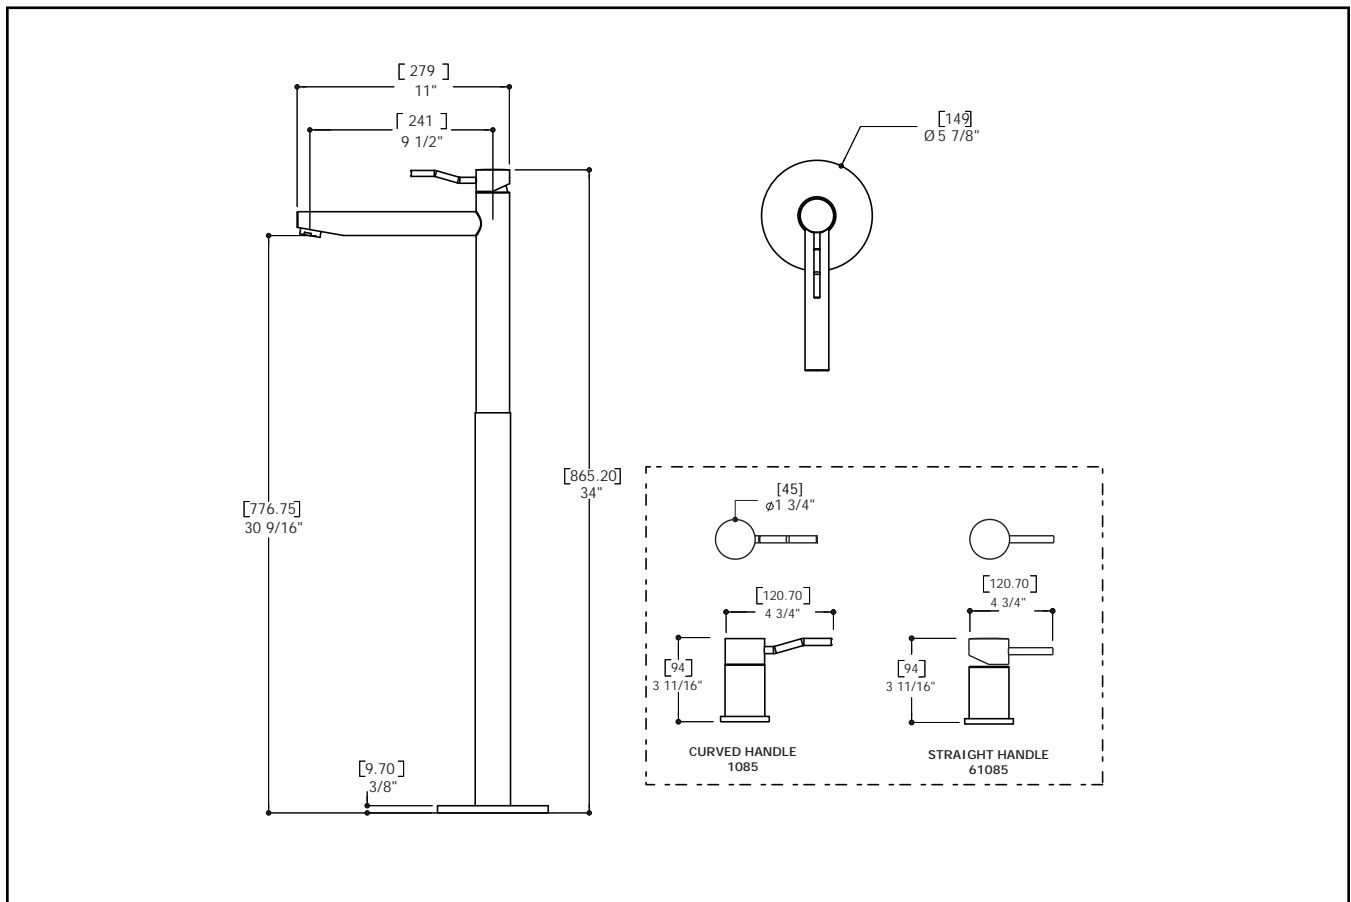

TECHNICAL SPECIFICATIONS

FEATURES:

- Solid brass construction
- High quality finishing
- Floor mount
- 9 1/2" spout C to C
- CSA approved

INSTALLATION