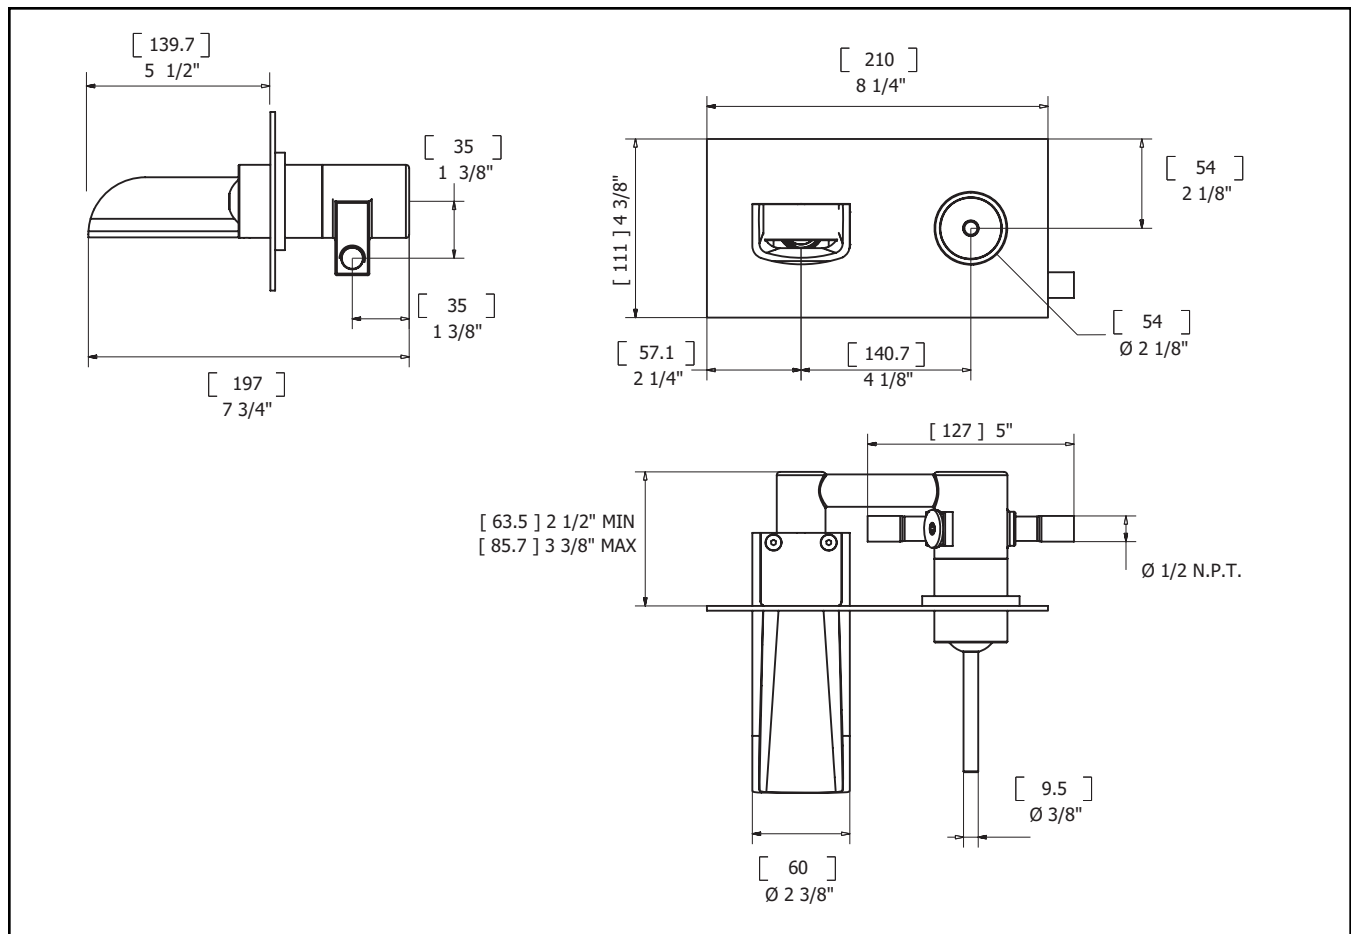

TECHNICAL SPECIFICATIONS

- Solid brass construction
- High quality finishing
- single lever
- 5 1/2" spout
- 1/2 N.P.T. connection
- CSA approved

SERVICE PARTS