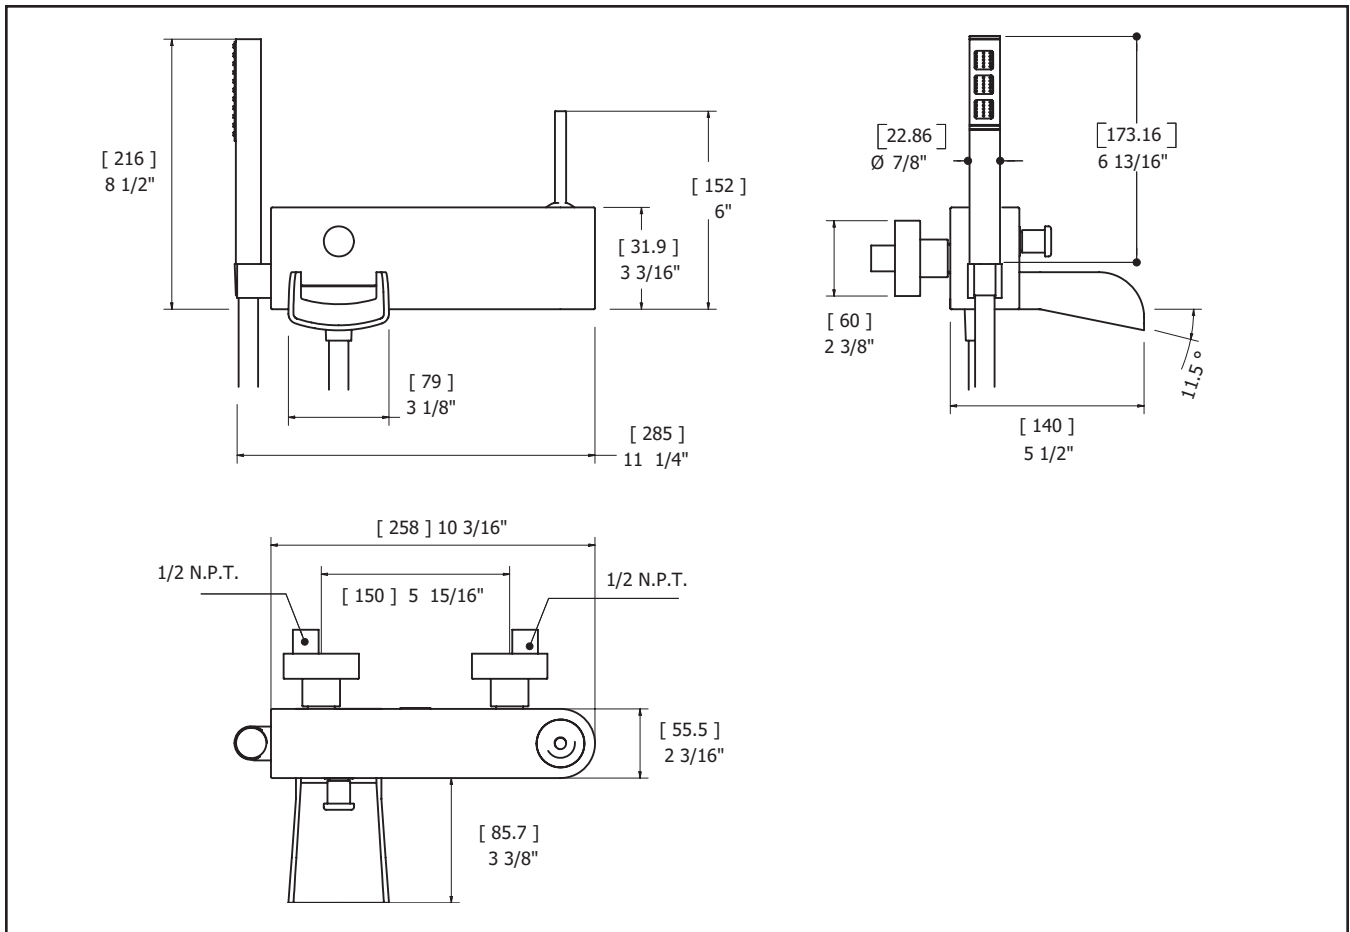

TECHNICAL SPECIFICATIONS

- Solid brass construction
- High quality finishing
- Flow: 5 GPM
- CSA approved
- single lever

SERVICE PARTS