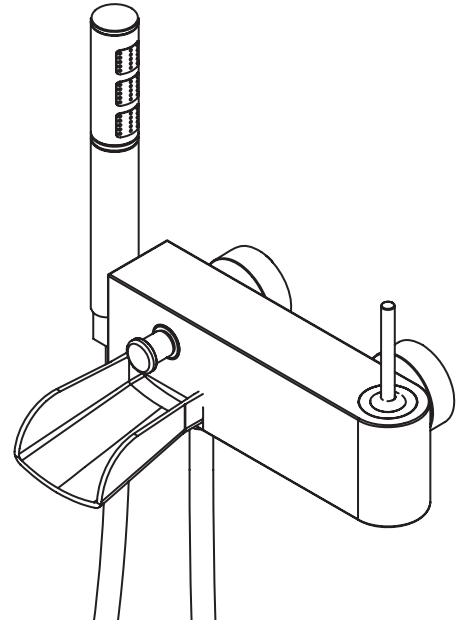

TECHNICAL SPECIFICATIONS

- Solid brass construction
- High quality finishing
- Flow: 5 GPM
- CSA approved
- single lever

SERVICE PARTS