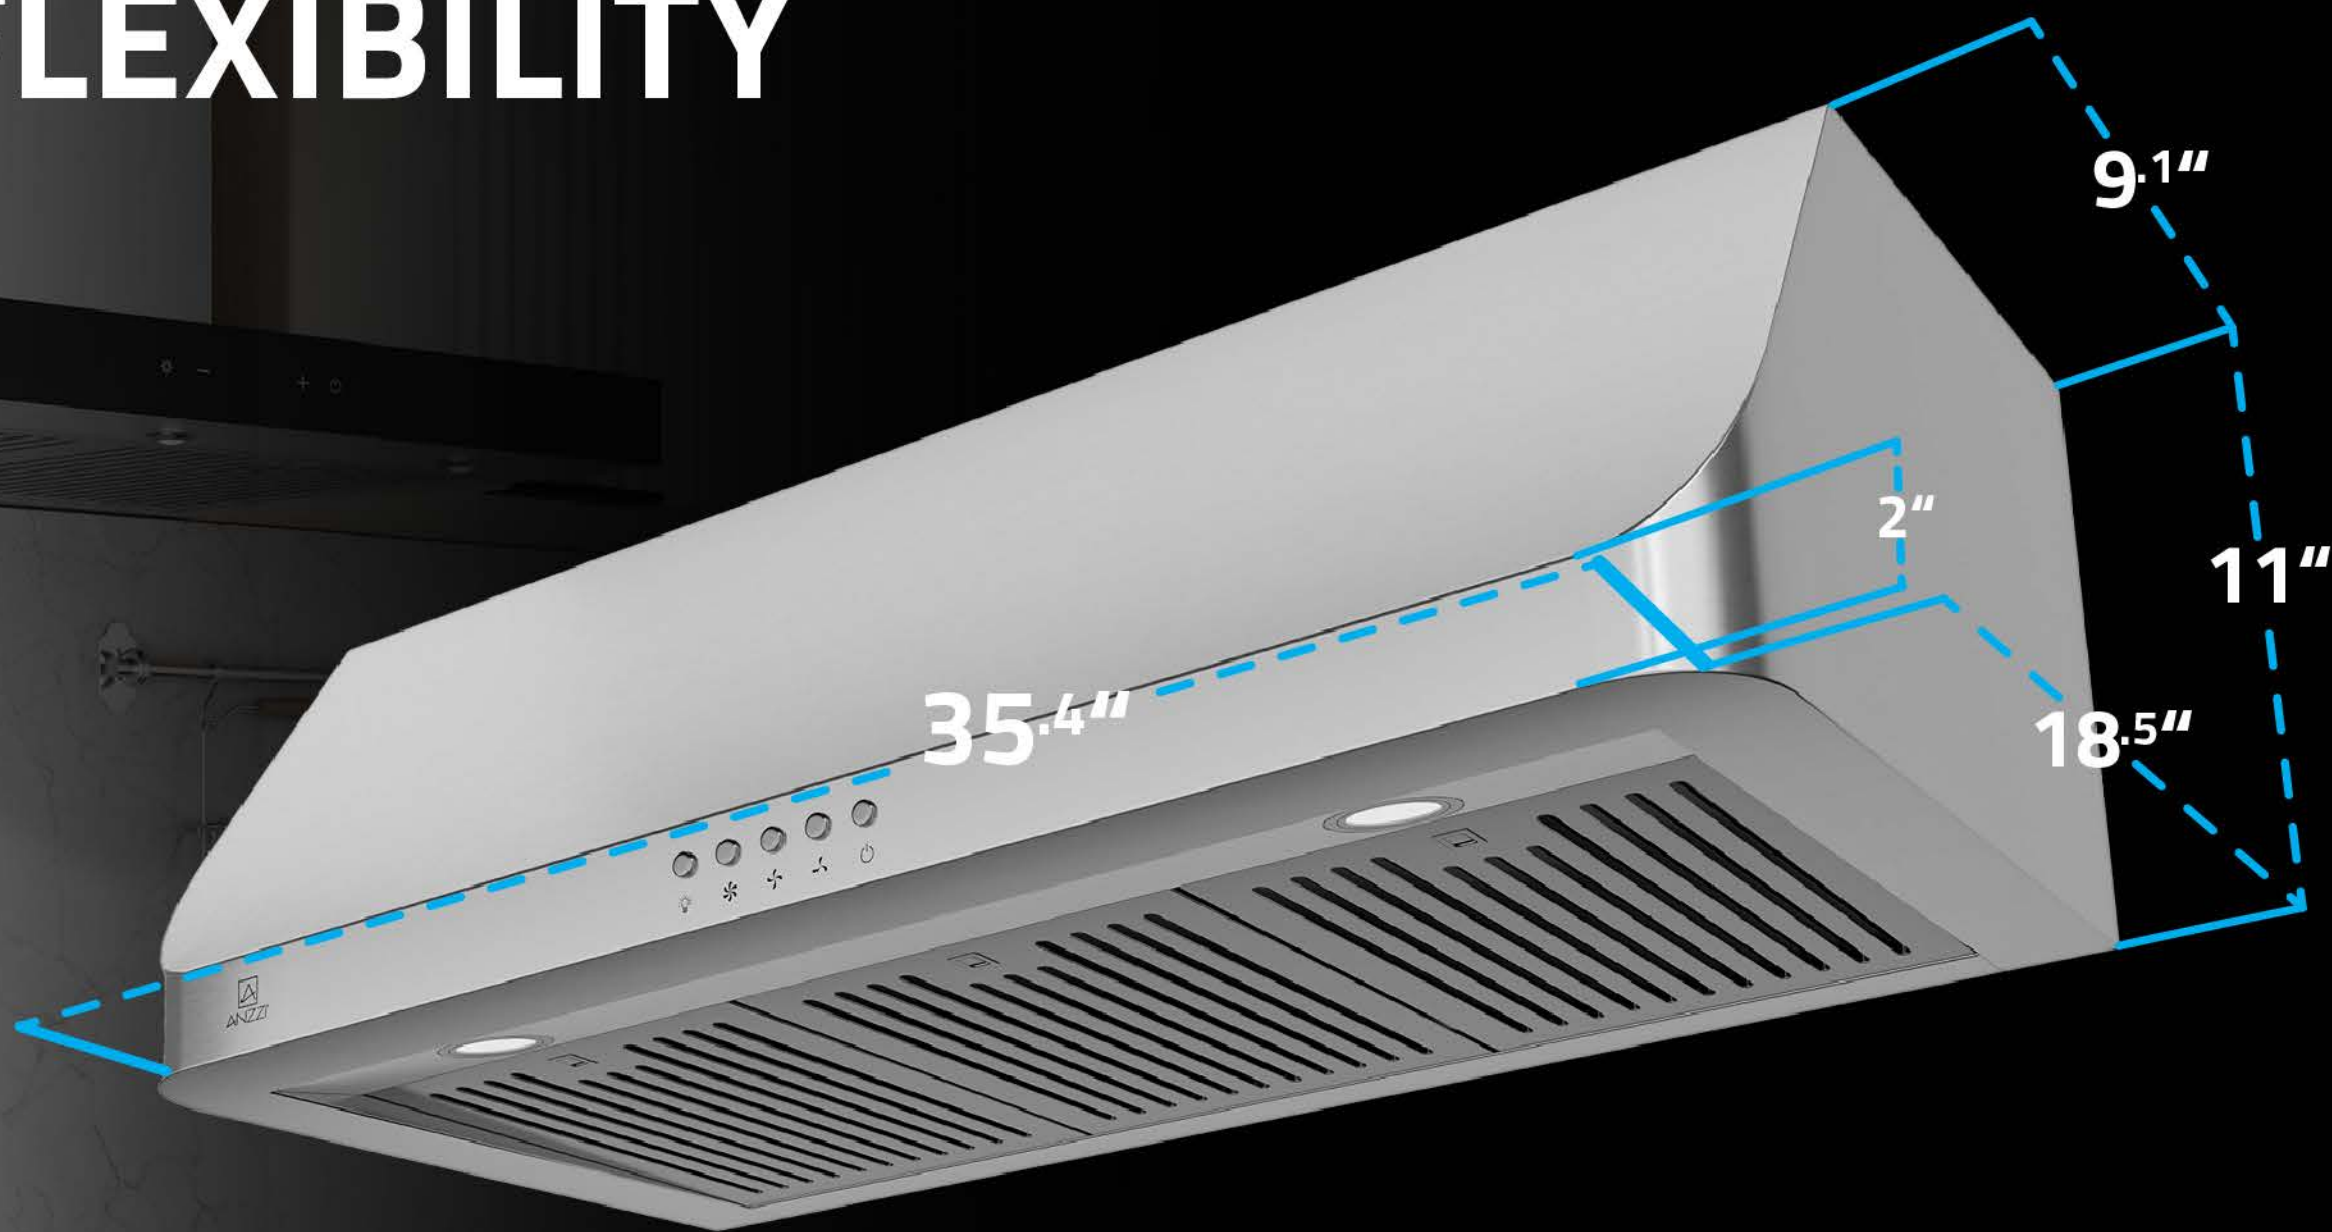

ANZZI™

POWER, STYLE, FLEXIBILITY

Model: RH-AZ2590PSS
Rated Voltage: 120V AC / 60HZ
Power Output: 230 Watts
Fan Sound Level: 55 dBA
Air Flow Capacity: 450 CFM

Fan Speed: 3 speeds
Lights: 2 LED (2 Watts)
Duct Size: 6" (round)
Vent Install Type: Convertible
Material: Stainless Steel
Certifications: