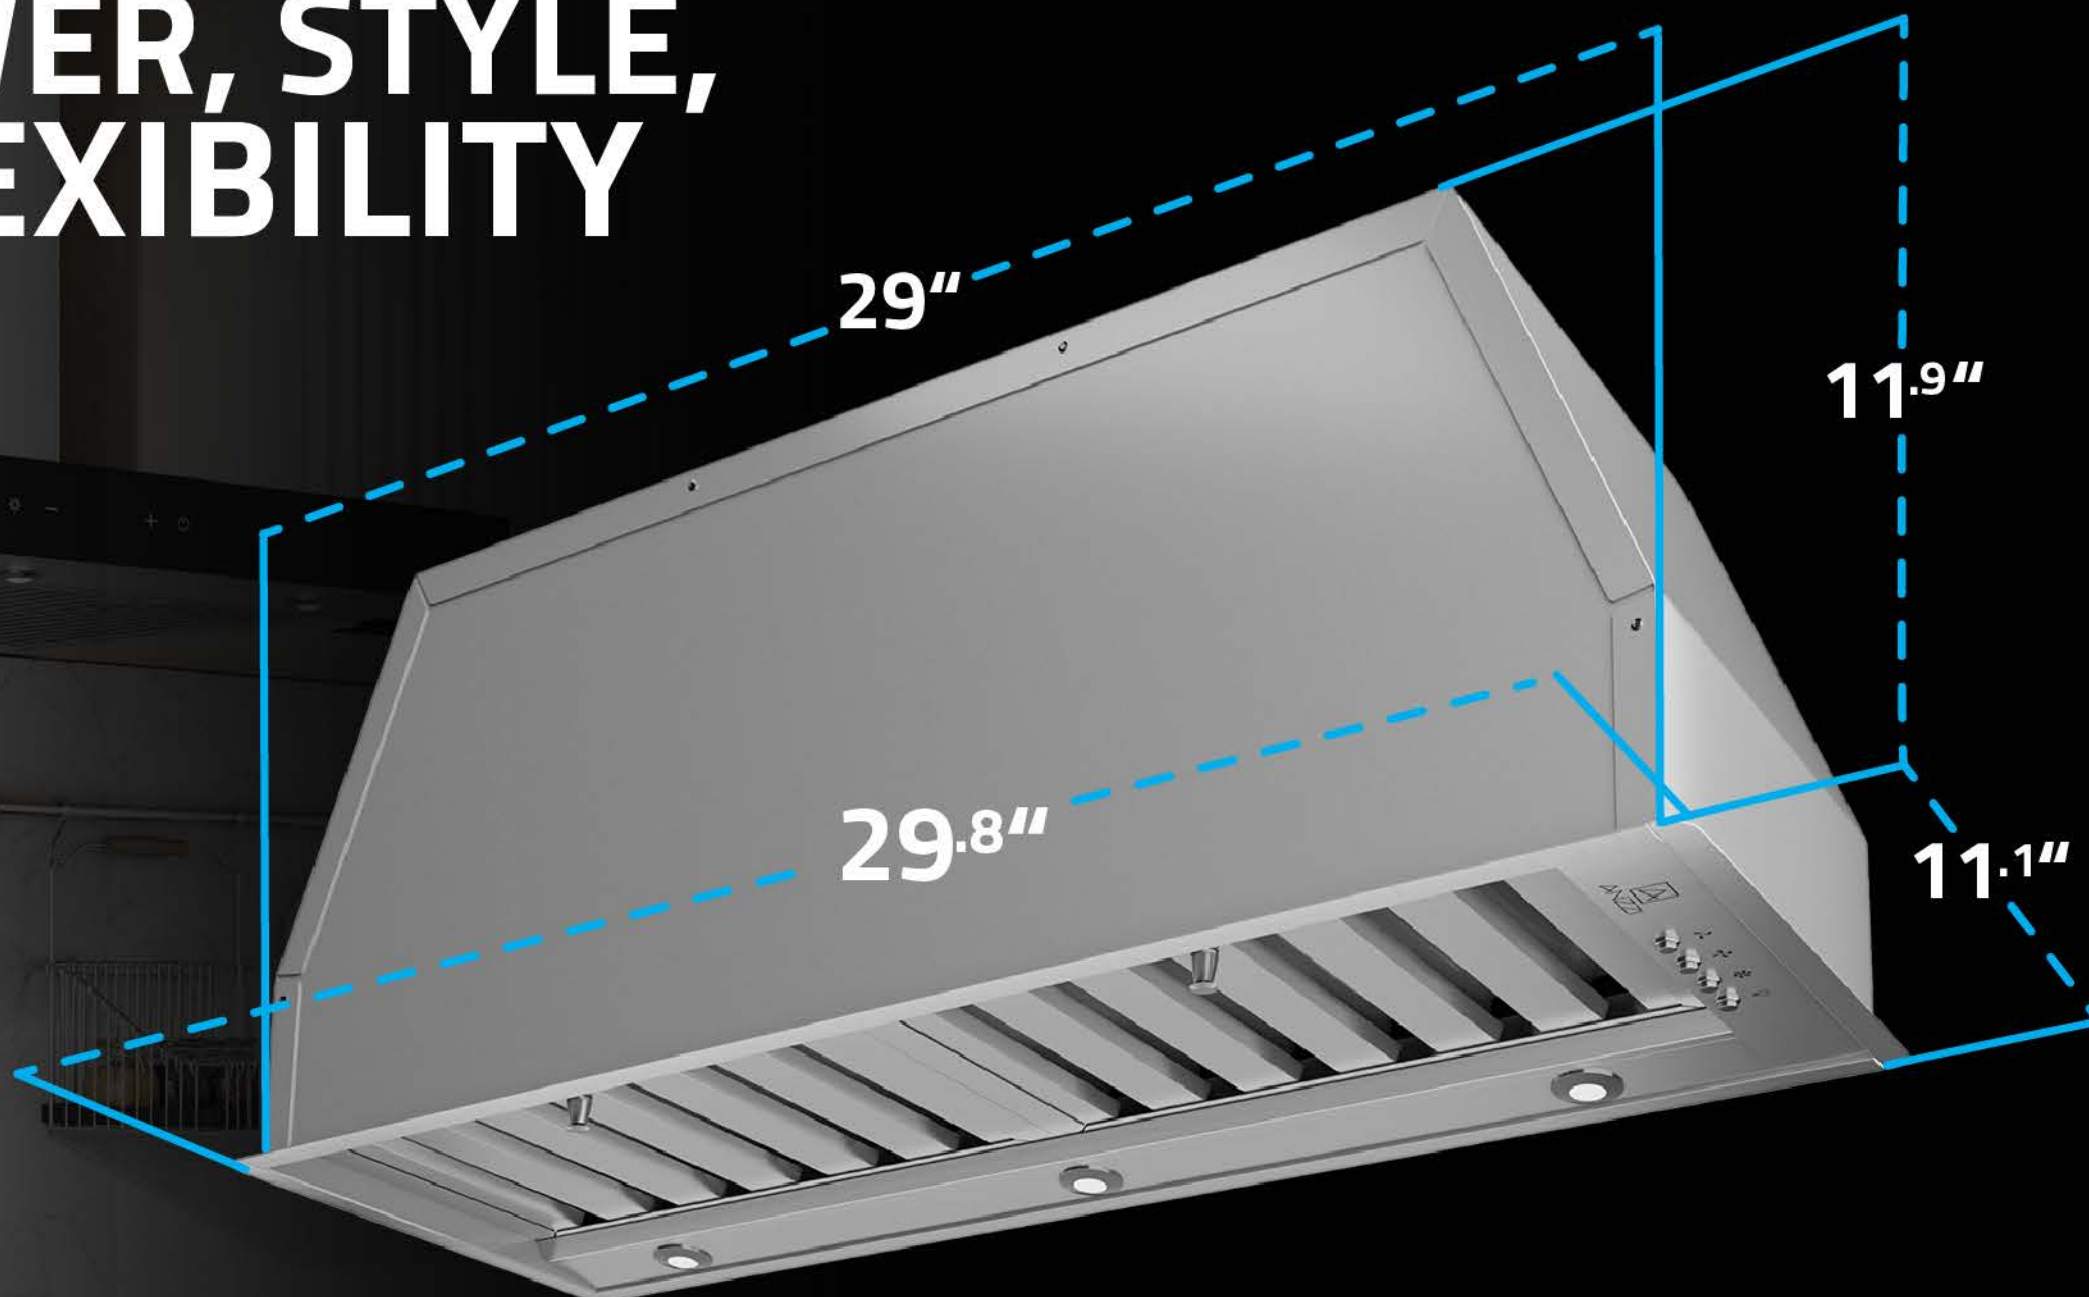

# POWER, STYLE, FLEXIBILITY

**Model:** RH-AZ1076PSS  
**Rated Voltage:** 120V AC / 60HZ  
**Power Output:** 300 Watts  
**Fan Sound Level:** 60 dBA  
**Air Flow Capacity:** 600 CFM

**Fan Speed:** 3 speeds  
**Lights:** 3 LED (2 Watts)  
**Duct Size:** 6" (round)  
**Vent Install Type:** Convertible  
**Material:** Stainless Steel  
**Certifications:**