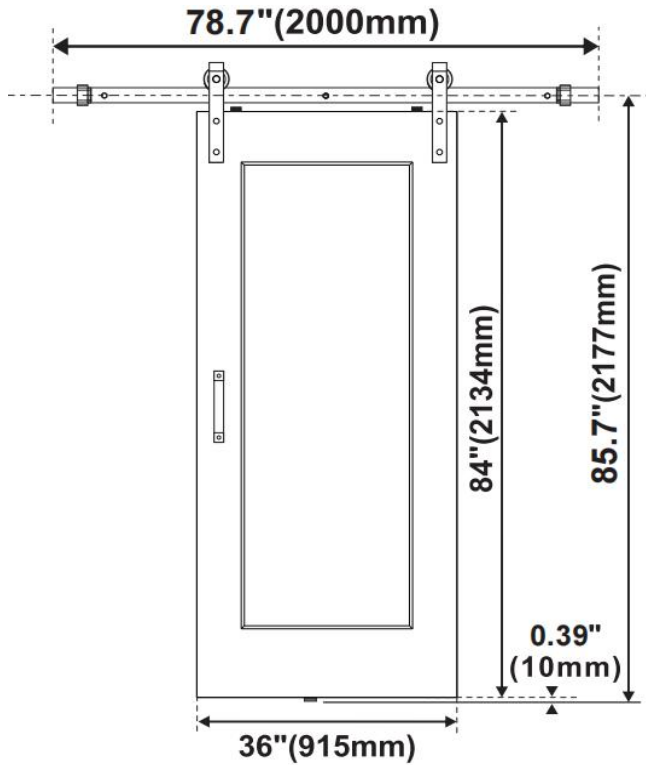

SPECIFICATION

ITEM NO.	ID-AZBD09
Des	1 pation wood barn doors
size	2134X914x35mm (36X84inch)
material	MDF+paint
finish	White color
Hardware	With hardware
Hardware Track Size	78.7inch (2000mm)

Product size chart

DOOR KIT