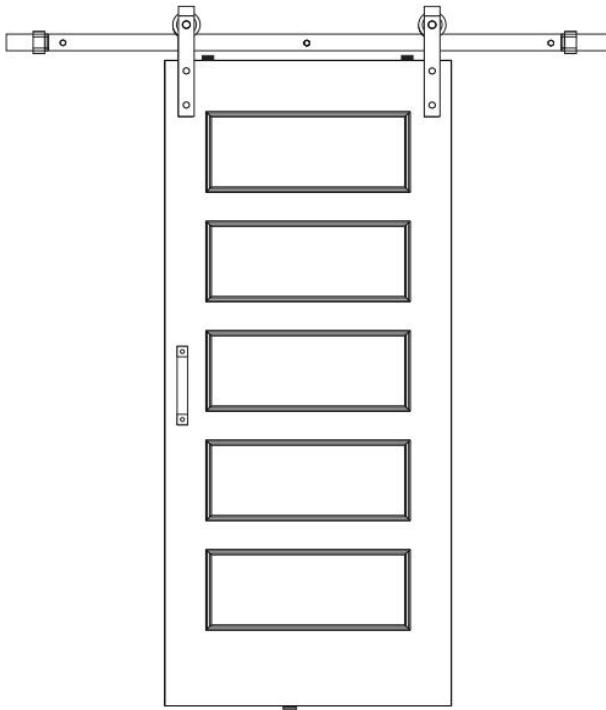

SPECIFICATION

ITEM NO.	ID-AZBD08
Des	5 pation wood barn doors
size	2134X914x35mm (36X84inch)
material	MDF+paint
finish	White color
Hardware	With hardware
Hardware Track Size	78.7inch (2000mm)

Product size chart

DOOR KIT