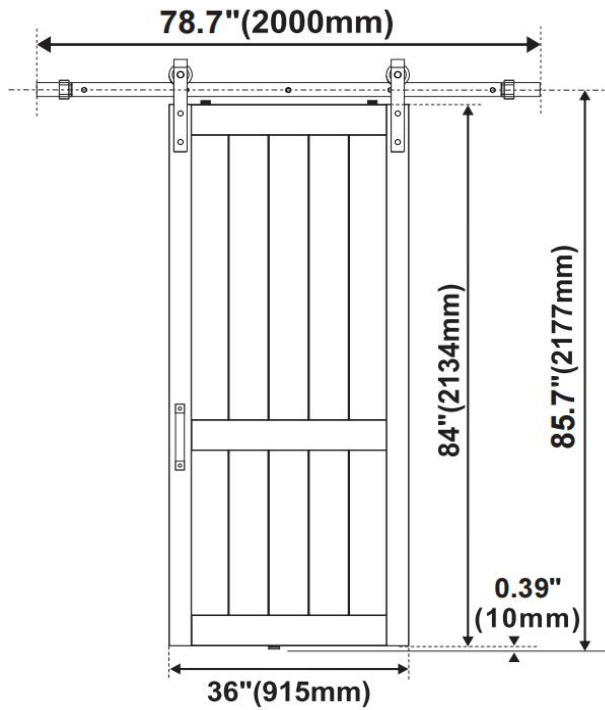

### SPECIFICATION

ITEM NO.	ID-AZBD05
Des	H sliding wood single doors
size	2134X914x35mm (36X84inch)
material	MDF + PVC
finish	White color
Hardware	With hardware
Hardware Track Size	78.7inch (2000mm)

### Product size chart