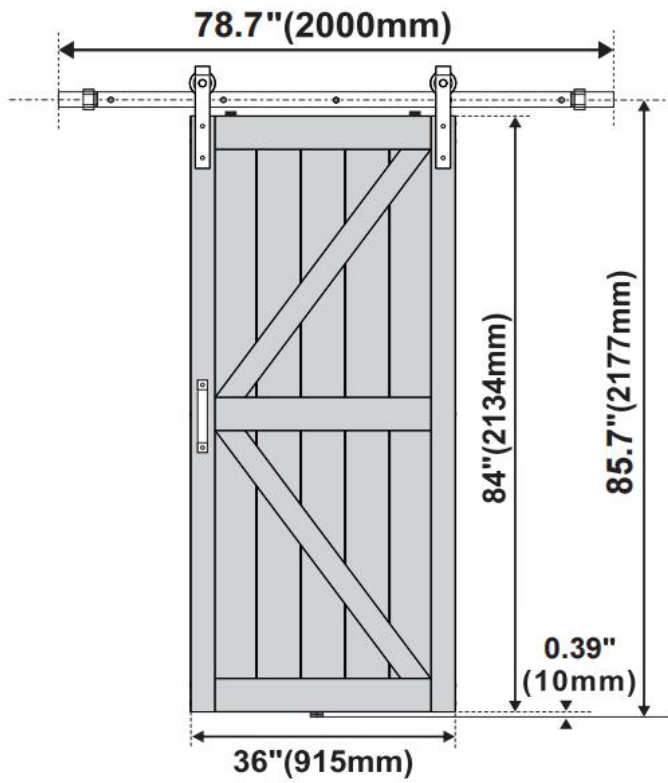

SPECIFICATION

ITEM NO.	ID-AZBD03
Des	K sliding wood single doors
size	2134X914x35mm. 36X84inch
material	MDF + PVC
finish	Brown color
Hardware	With hardware
Hardware Track Size	78.7inch (2000mm)

Product size chart