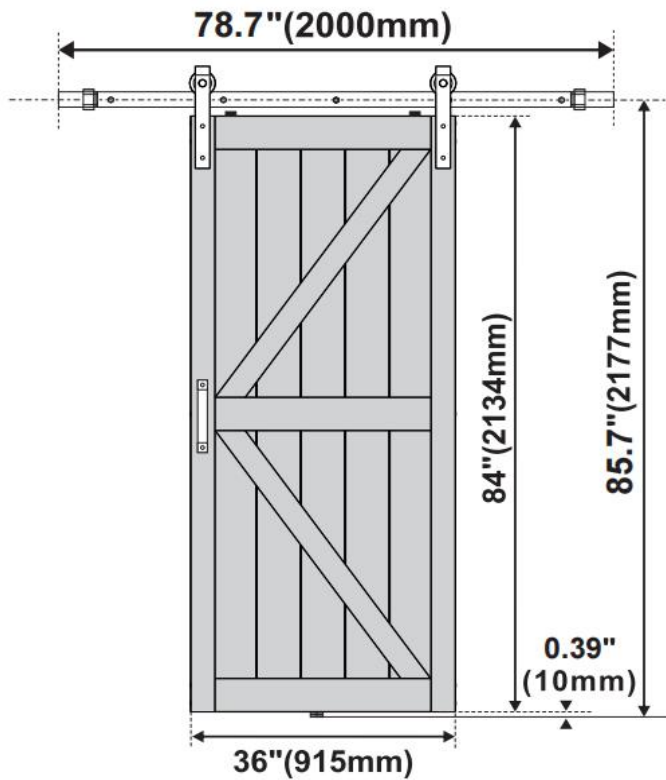

### SPECIFICATION

ITEM NO.	ID-AZBD01
Des	K sliding wood single doors
size	2134X914x35mm. 36X84inch
material	MDF + PVC
finish	natural color
Hardware	With hardware
Hardware Track Size	78.7inch (2000mm)

### Product size chart