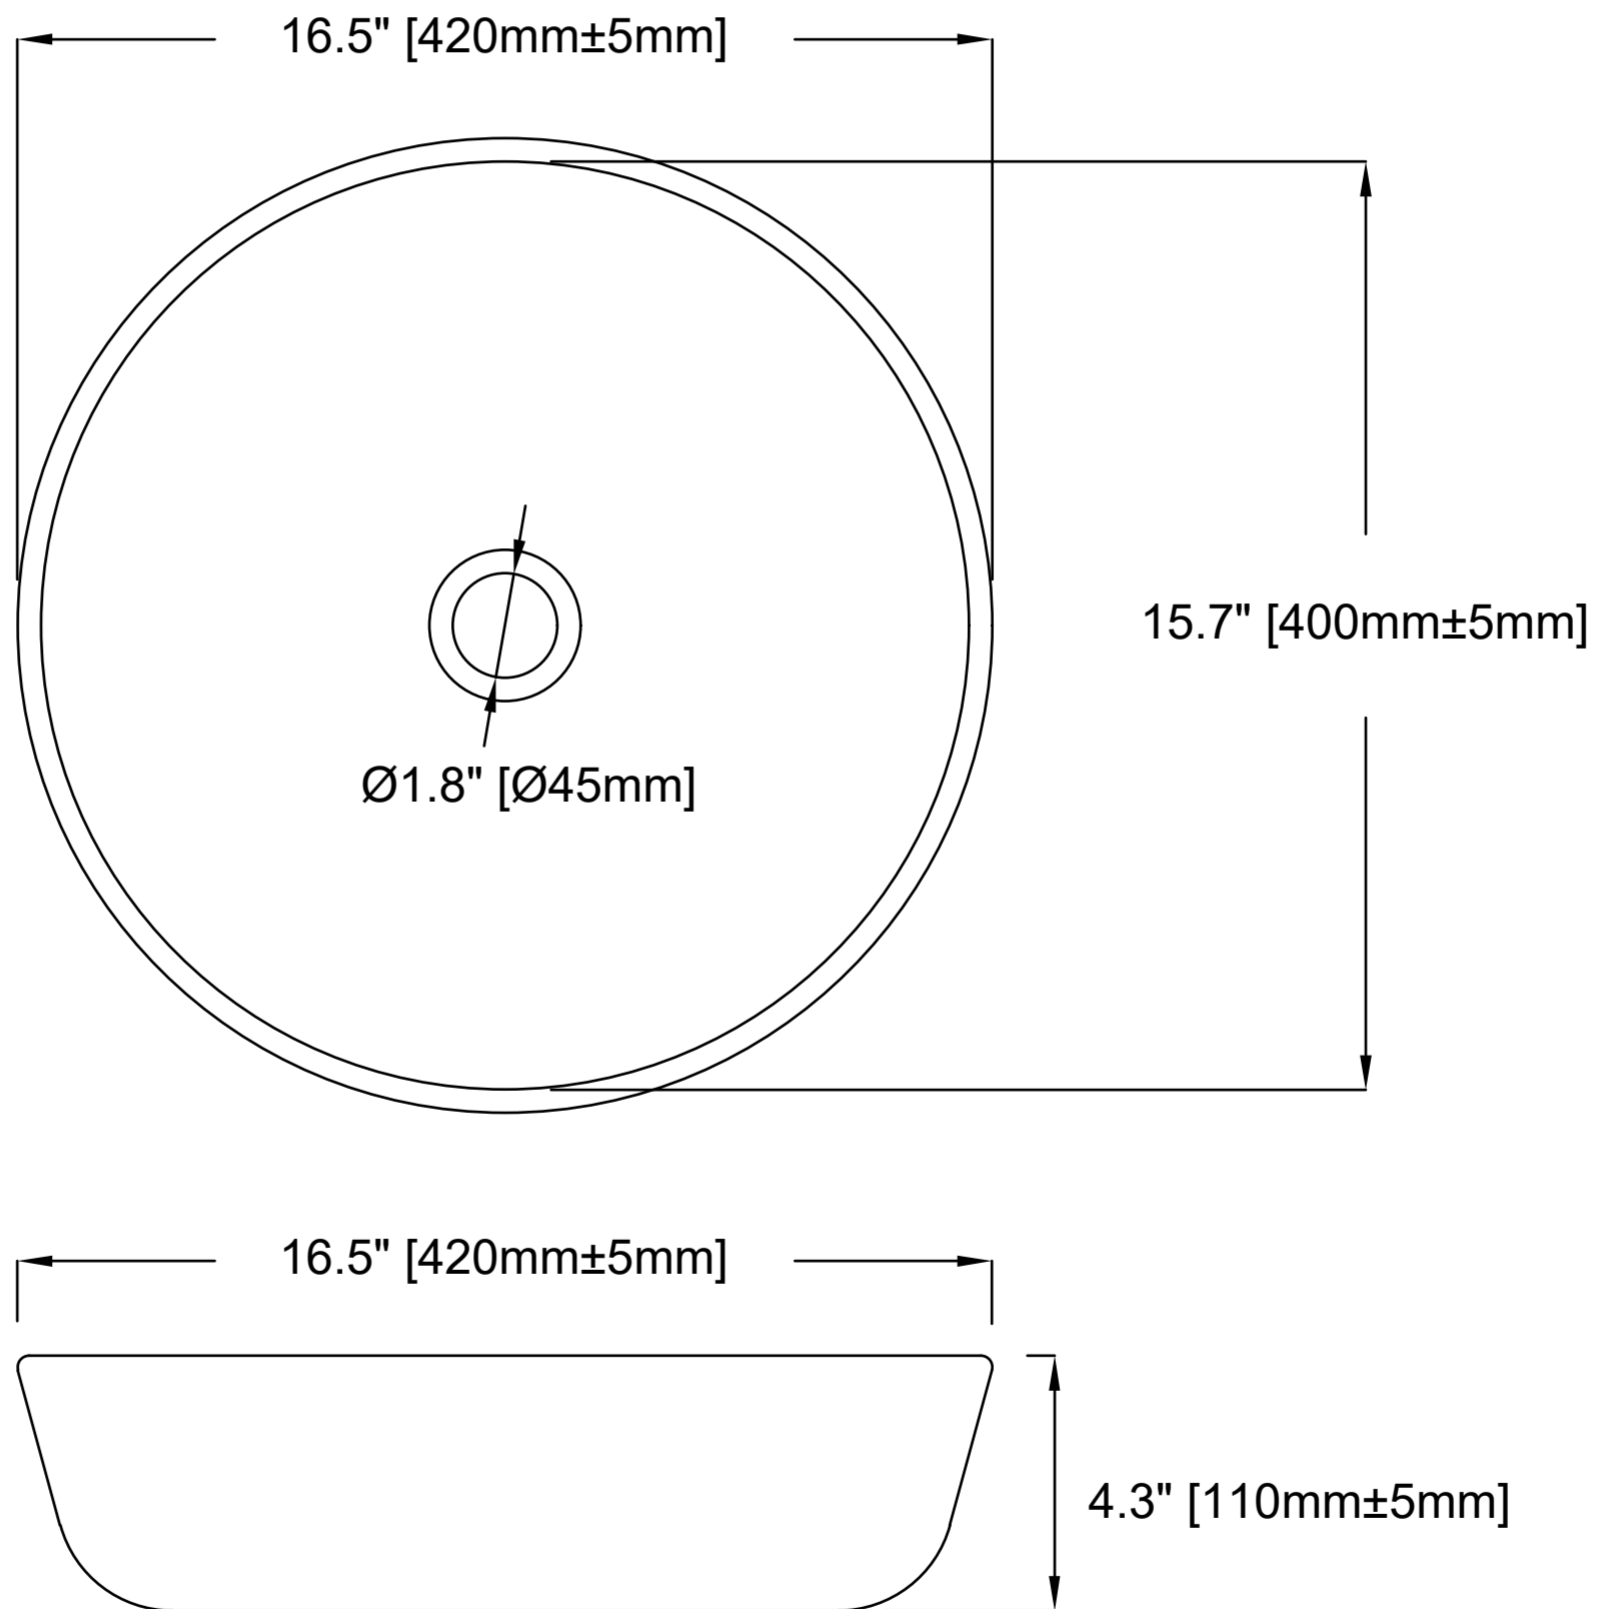

LS-AZ907MB

BATHROOM VESSEL SINK

HAVE QUESTIONS? CALL 305-614-4070 OR VISIT [ANZZI.COM](https://www.anzzi.com)