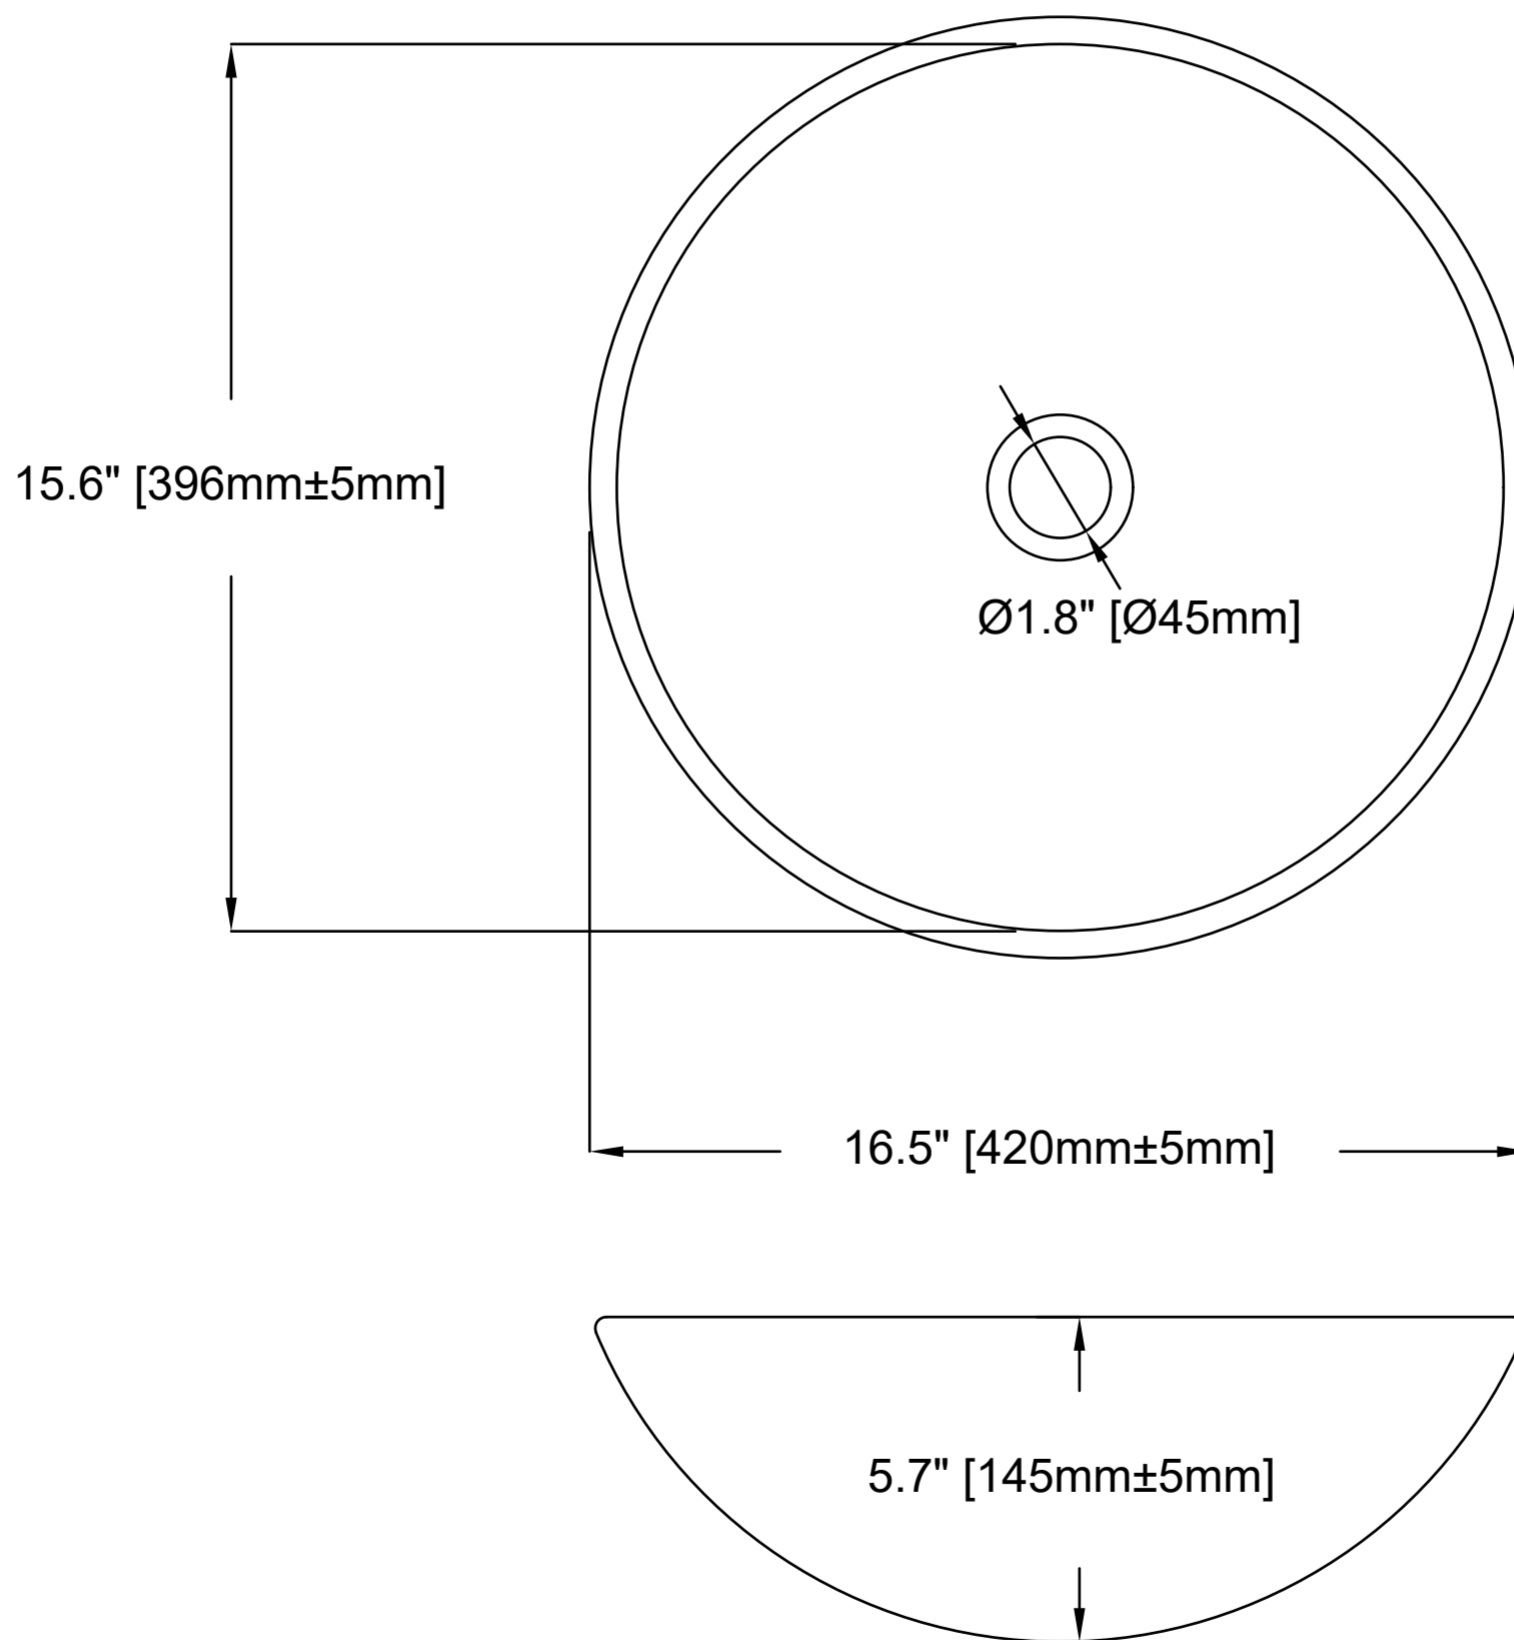

LS-AZ902

BATHROOM VESSEL SINK

HAVE QUESTIONS? CALL 305-614-4070 OR VISIT [ANZZI.COM](https://www.anzzi.com)