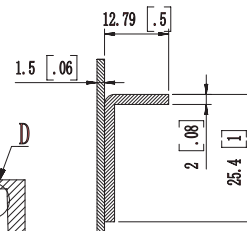

K-AZ271-A1 cUPC Certified

OVERALL DIMENSIONS: 36 L x 18.78 W x 9.65 H

INTERIOR DIMENSIONS: 33.62 L x 15.62 W x 9.02 H

A-A

C
1:1

B-B 90°

D
1:1