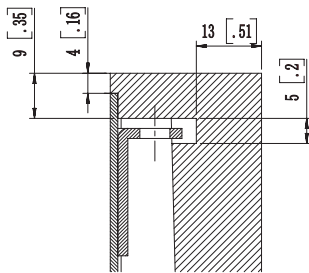

K-AZ271-A1 cUPC Certified

OVERALL DIMENSIONS: 36 L x 18.78 W x 9.65 H

INTERIOR DIMENSIONS: 33.62 L x 15.62 W x 9.02 H

A-A

C
1:1

B-B 90°

D
1:1