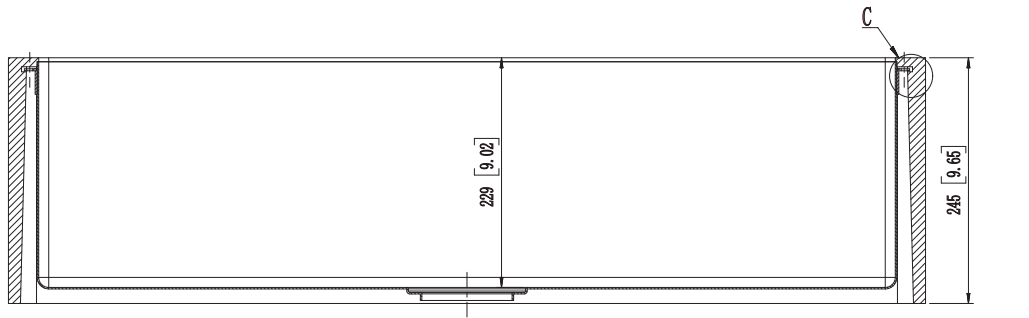

K-AZ271-A1 cUPC Certified

OVERALL DIMENSIONS: 36 L x 18.78 W x 9.65 H

INTERIOR DIMENSIONS: 33.62 L x 15.62 W x 9.02 H

A-A

C
1:1

B-B 90°

D
1:1