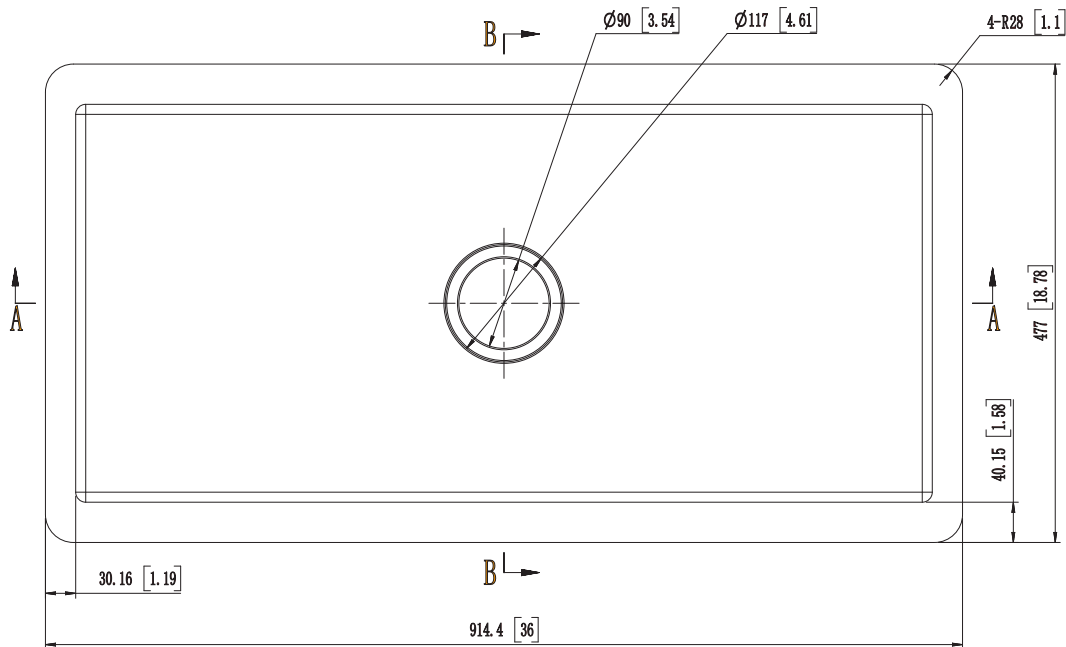

K-AZ271-A1 cUPC Certified

OVERALL DIMENSIONS: 36 L x 18.78 W x 9.65 H

INTERIOR DIMENSIONS: 33.62 L x 15.62 W x 9.02 H

A-A

C
1:1

B-B 90°

D
1:1