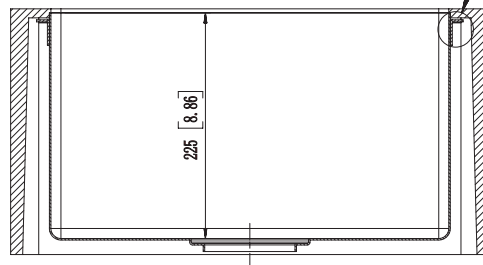

K-AZ271-A1 cUPC Certified

OVERALL DIMENSIONS: 36 L x 18.78 W x 9.65 H

INTERIOR DIMENSIONS: 33.62 L x 15.62 W x 9.02 H

A-A

C
1:1

B-B 90°

D
1:1