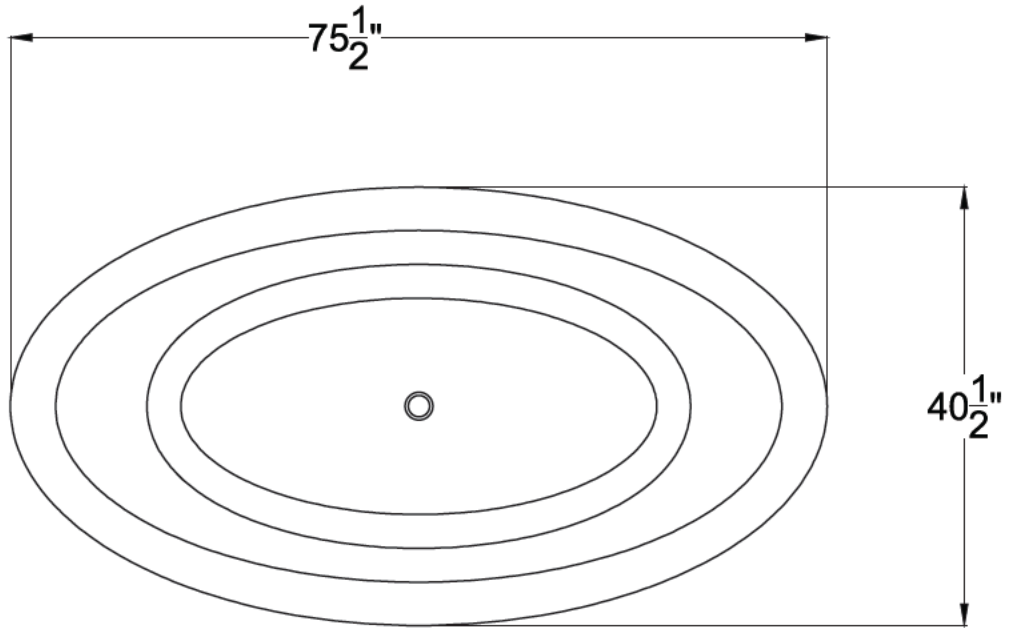

ANZZI™

**LUSSO & KEKEHUN**  
Freestanding Bathtub  
FT-AZ504 & FT-AZ8415

Dimensions:  
40.5" L x 75.5" W x 23" H

Weight: 363 lb.  
Material: ANZZI Stone™ Resin  
Capacity: 66 gal

For more information visit  
[www.ANZZI.com](http://www.ANZZI.com) or call  
**1-844-44-ANZZI**