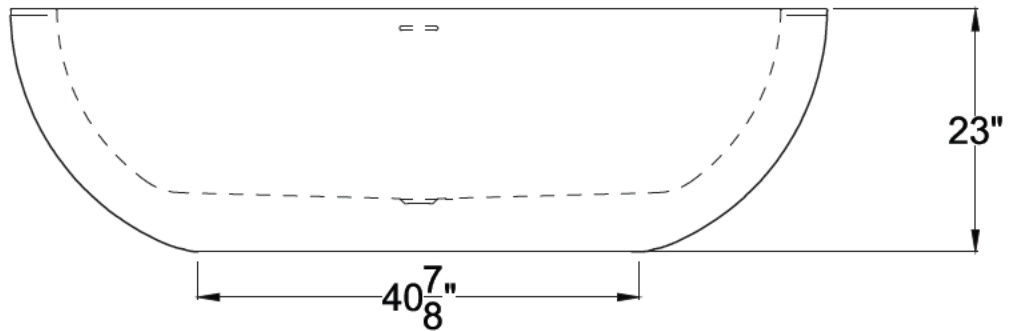

ANZZI™

**LUSSO & KEKEHUN**  
Freestanding Bathtub  
FT-AZ504 & FT-AZ8415

Dimensions:  
40.5" L x 75.5" W x 23" H

Weight: 363 lb.  
Material: ANZZI Stone™ Resin  
Capacity: 66 gal

For more information visit  
[www.ANZZI.com](http://www.ANZZI.com) or call  
**1-844-44-ANZZI**