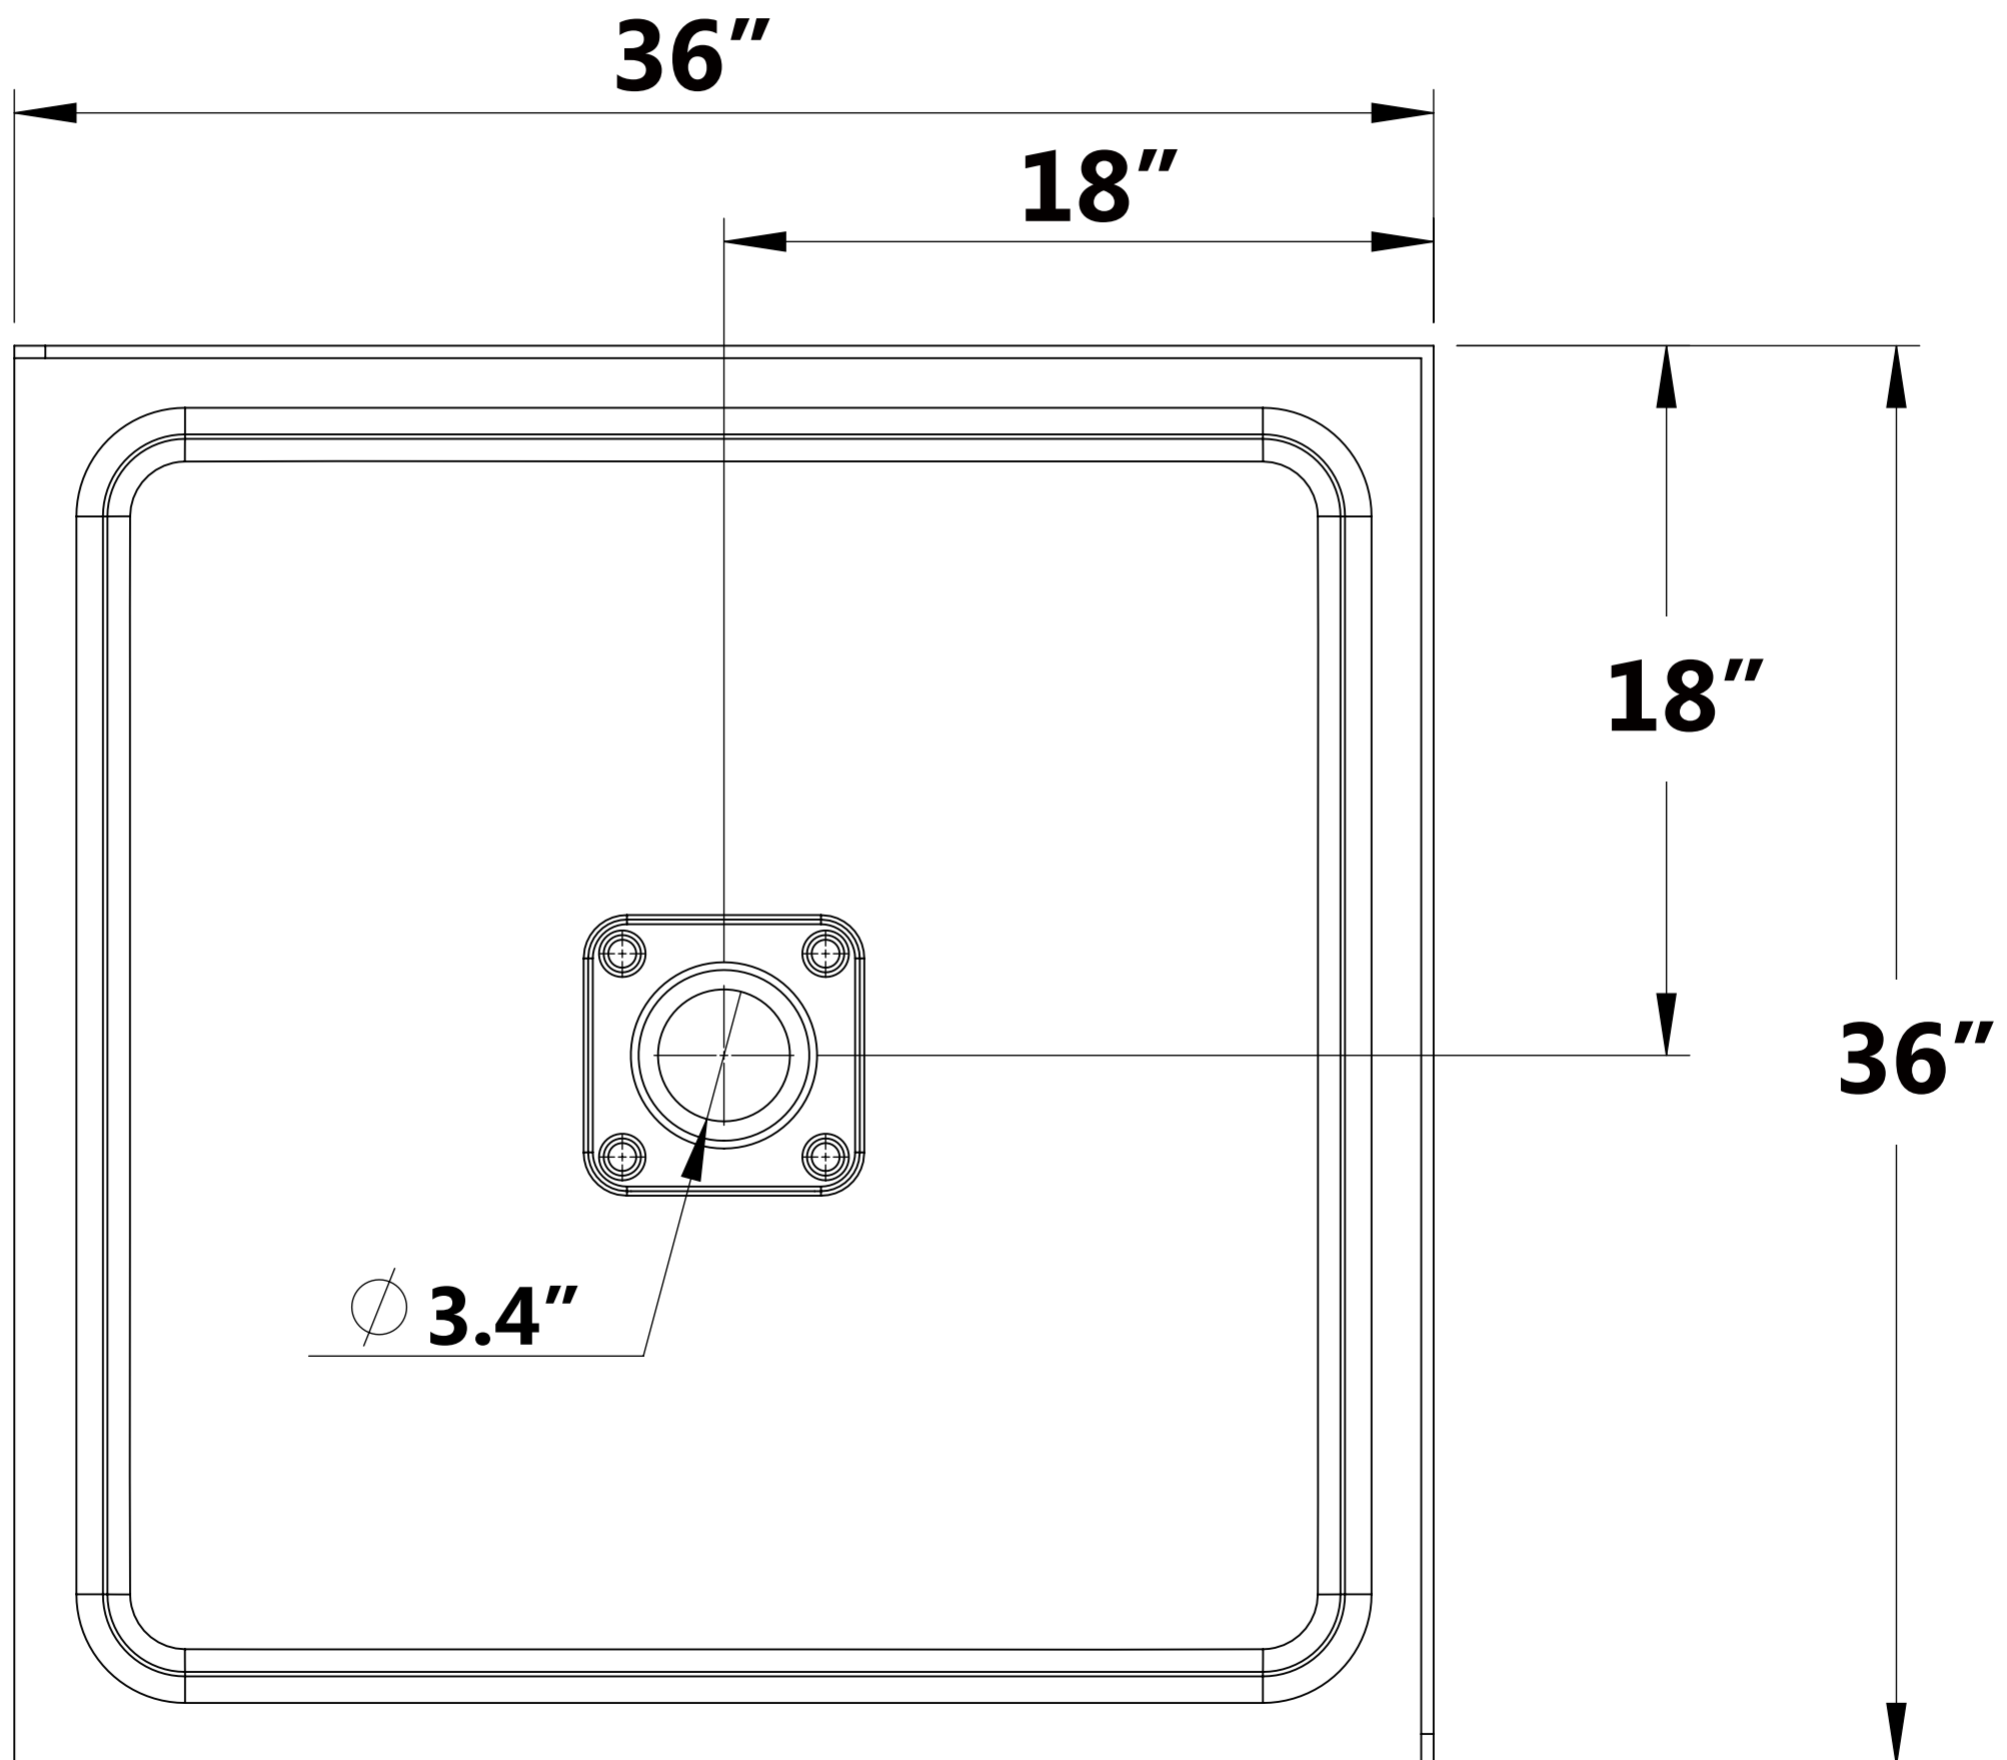

SB-AZ009WH

SHOWER BASE

HAVE QUESTIONS? CALL 305-614-4070 OR VISIT ANZZI.COM