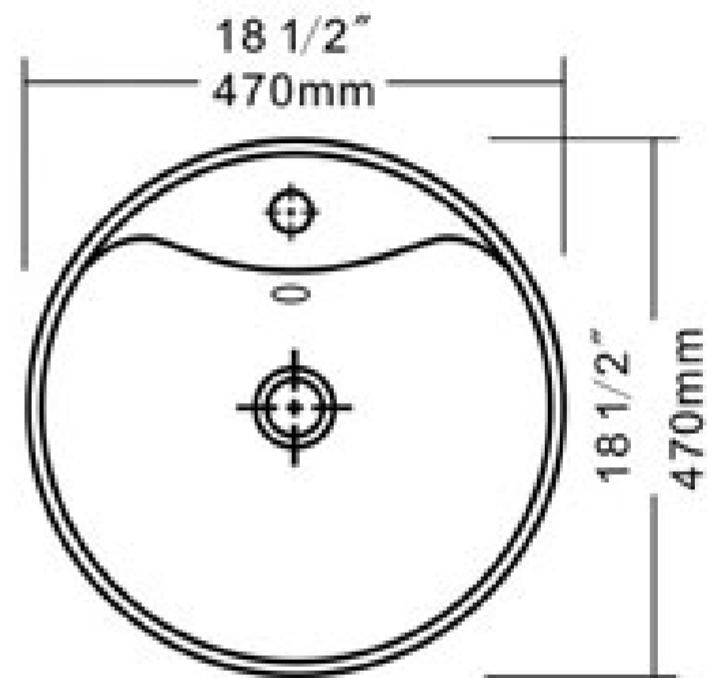

# LS-AZ129

VITRUVIUS Series

VESSEL SINK

SINGLE FAUCET HOLE

Overflow Included

White Vitreous China

For more information visit [www.ANZZI.com](http://www.ANZZI.com) or call us at 1-844-44-ANZZI.