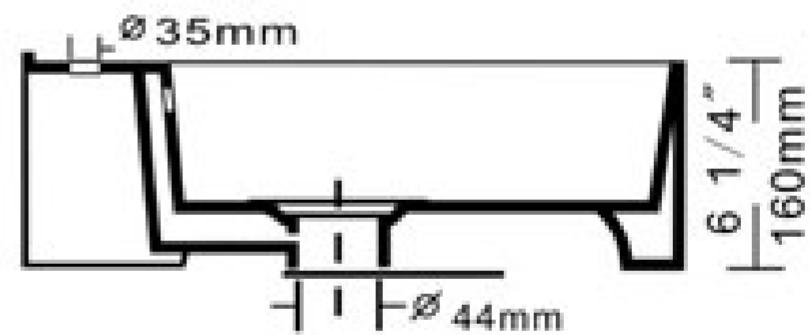

# LS-AZ129

VITRUVIUS Series

VESSEL SINK

SINGLE FAUCET HOLE

Overflow Included

White Vitreous China

For more information visit [www.ANZZI.com](http://www.ANZZI.com) or call us at 1-844-44-ANZZI.