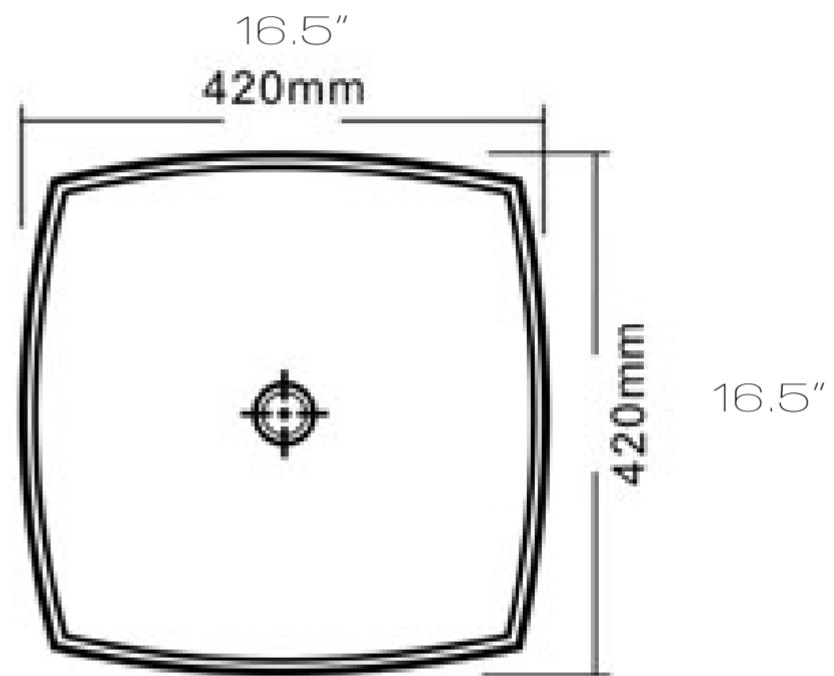

# LS-AZ119

VITRUVIUS Series

VESSEL SINK

Overflow Included

White Vitreous China

For more information visit [www.ANZZI.com](http://www.ANZZI.com) or call us at 1-844-44-ANZZI.