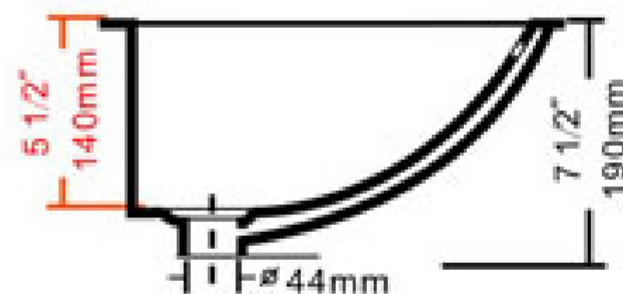

ANZZI™

LS-AZ113

DAHLIA Series

UNDERMOUNT

Overflow Included

White Vitreous China

For more information visit www.ANZZI.com or call us at 1-844-44-ANZZI.