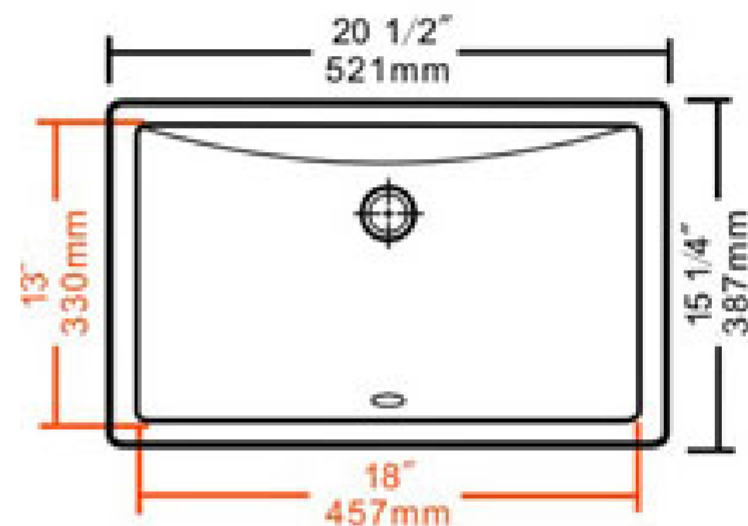

ANZZI™

LS-AZ113

DAHLIA Series

UNDERMOUNT

Overflow Included

White Vitreous China

For more information visit www.ANZZI.com or call us at 1-844-44-ANZZI.