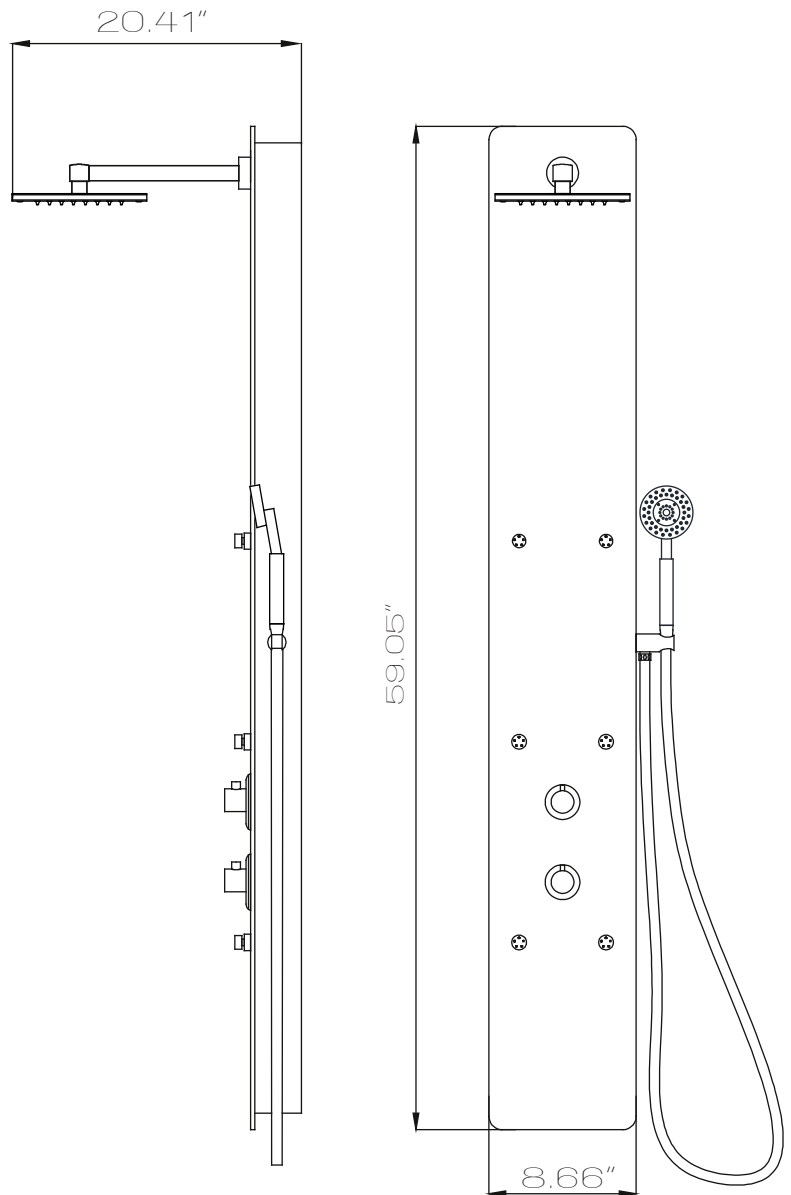

SPEC DRAWING

ANZZI™

Perfection is our Tradition™

MELODY

SP-AZ018

Material: Tempered Glass
Finish: Black Tempered Glass
Handles: 2
Jets: 6
Shower: 6.89" x 6.89"
Sprayer: 60" reach
Weight: 24.47 lbs
Height: 59.05"
Supply: 1/2" connections
Flow: 2.5 gpm

Features

Heavy Rain™ Swiveling Showerhead
Acu-Stream™ high pressure body jets
Euro-Grip™ hand held sprayer
Rhino Alloy™ certified materials

PERFECTION IS OUR TRADITION™