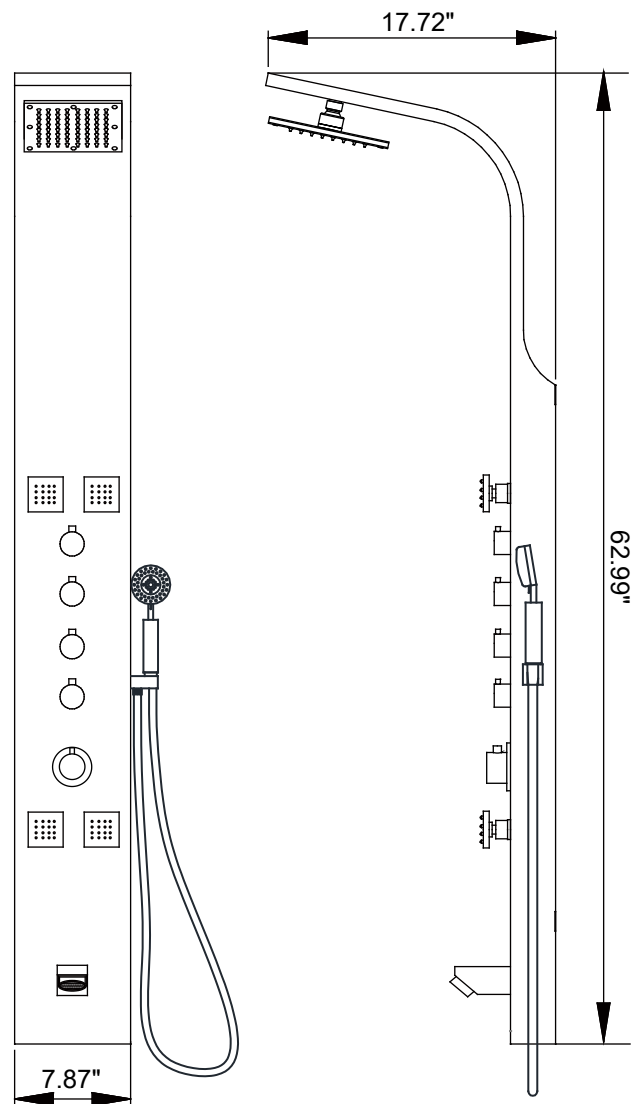

SPEC DRAWING

ANZZI™

Perfection is our Tradition™

ECHO

SP-AZ022

Material: Stainless Steel
Finish: Brushed
Handles: 5
Jets: 4
Shower: 6.89" x 6.89"
Sprayer: 60" reach
Weight: 20.72 lbs
Height: 62.99"
Supply: 1/2" connections
Flow: 2.5 gpm *when reducer is removed

Features

Heavy Rain™ Swiveling Showerhead
Acu-Stream™ high pressure body jets
Euro-Grip™ hand held sprayer
Rhino Alloy™ certified materials

PERFECTION IS OUR TRADITION™