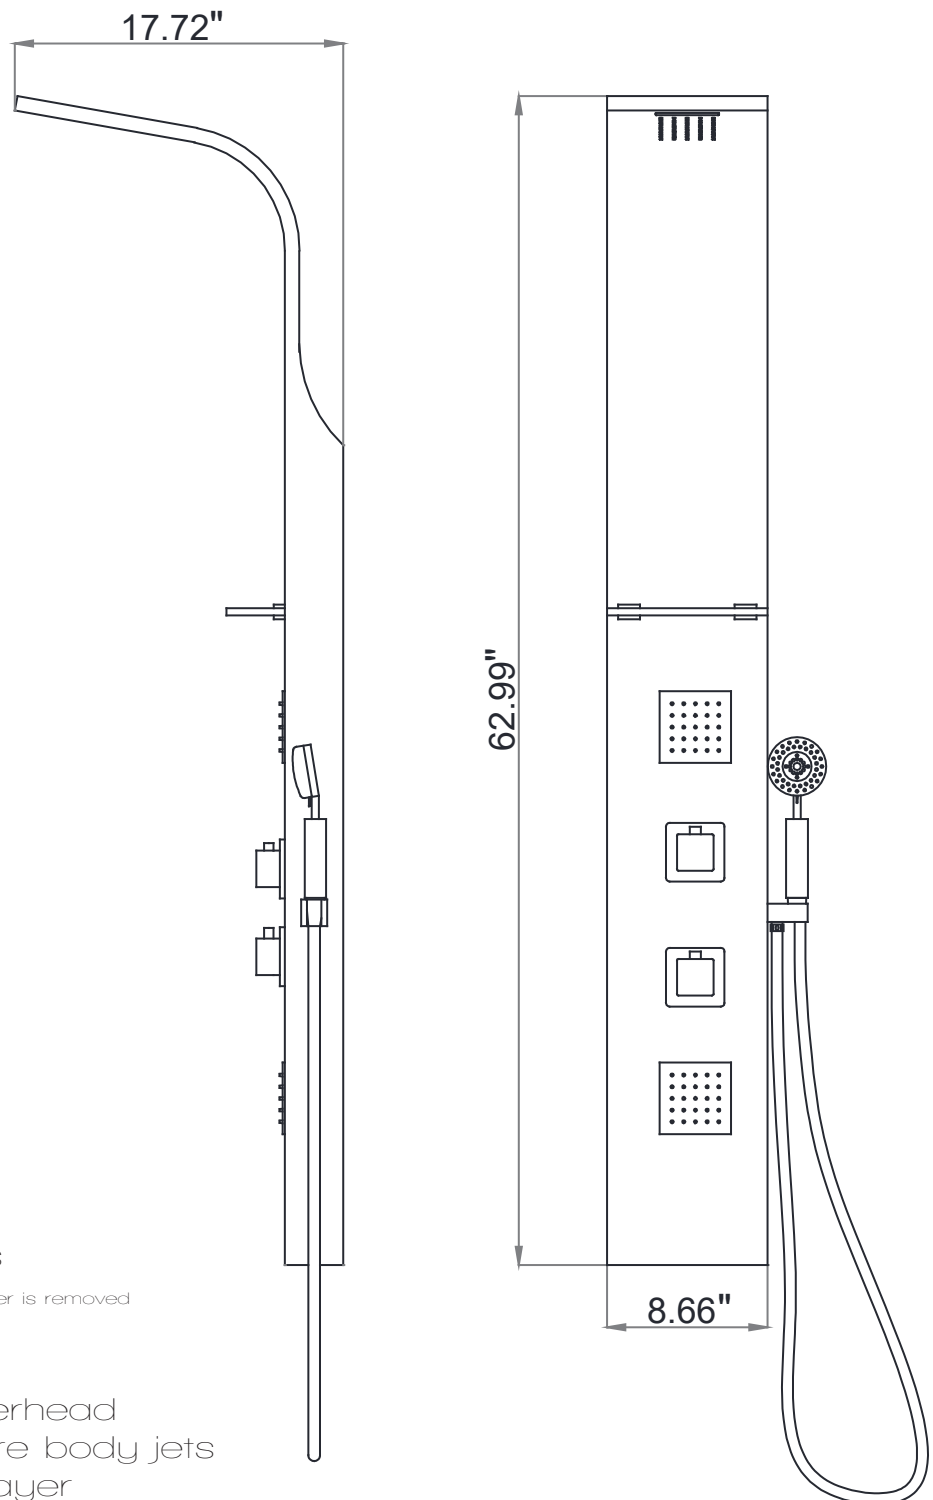

SPEC DRAWING

TEMPEST

SP-AZ023

Material: Stainless Steel
Finish: Brushed
Handles: 2
Jets: 2
Shower: 2.99"x6.535"
Sprayer: 60" reach
Weight: 18.30 lbs
Height: 62.99"
Supply: 1/2" connections
Flow: 2.5 gpm *when reducer is removed

Features

Heavy Rain™ Fixed Showerhead
Acu-Stream™ high pressure body jets
Euro-Grip™ hand held sprayer
Rhino Alloy™ certified materials

PERFECTION IS OUR TRADITION™