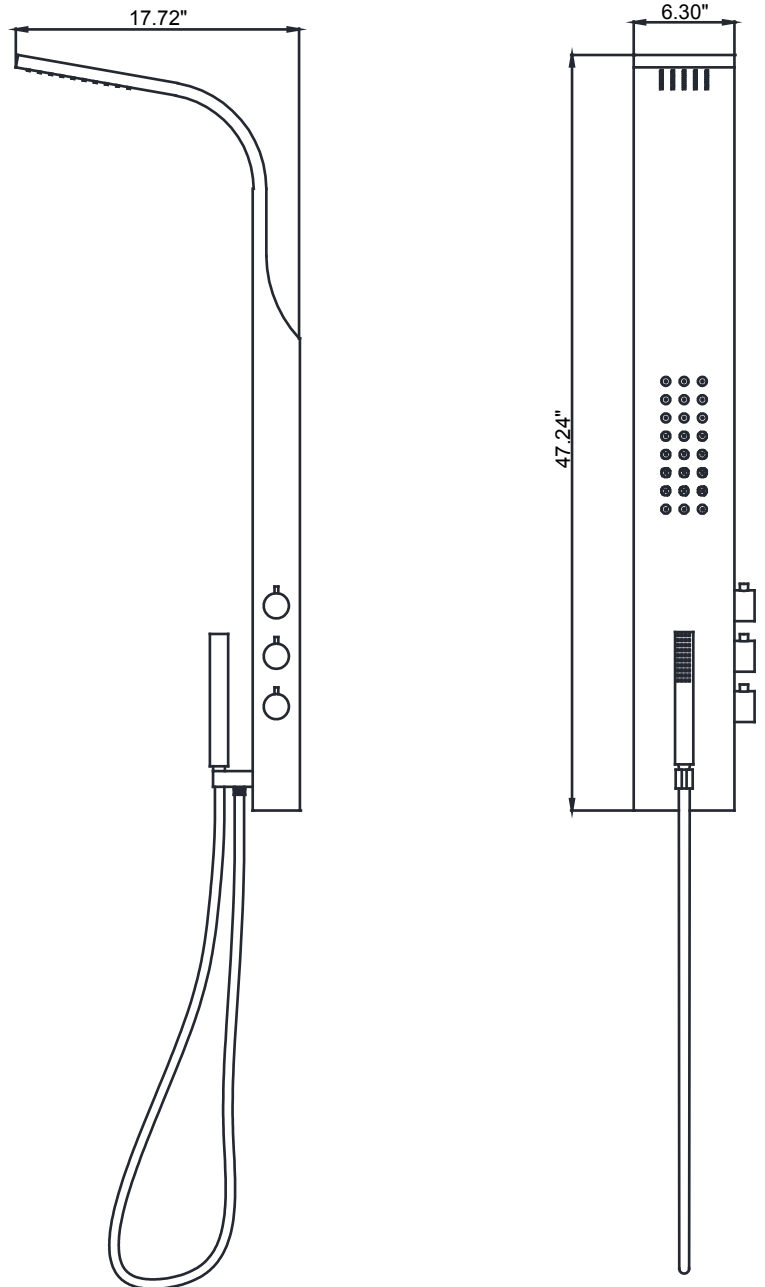

SPEC DRAWING

ANZZI™

Perfection is our Tradition™

SP-AZ076

Material: Stainless Steel
Finish: Brushed
Handles: 3
Jets: 1
Shower: 2.99" x 6.535"
Sprayer: 60" reach
Weight: 11.90 lbs
Height: 47.24"
Supply: 1/2" connections
Flow: 2.5 gpm

Features

Heavy Rain™ Showerhead
Acu-Stream™ high pressure body jets
Euro-Grip™ hand held sprayer
Rhino Alloy™ certified materials

PERFECTION IS OUR TRADITION™