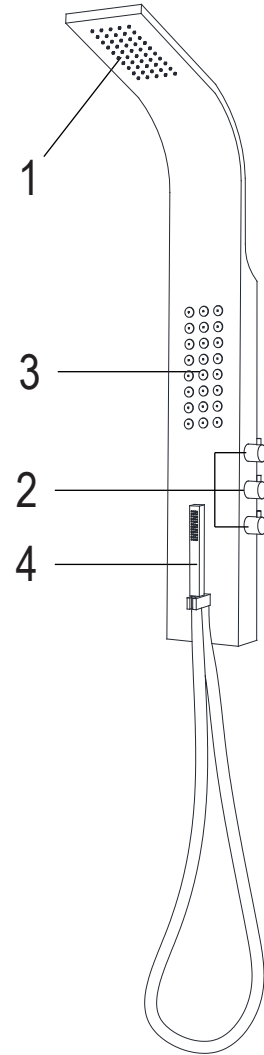

# PARTS LIST

Component no.	Component	Material
1	body	s/s
2	head shower	s/s
3	pad	EPDM
4	screw 1	s/s
5	clip	s/s
6	pvc hose	pvc
7	decorate cap	ABS
8	hand shower	ABS
9	hand shower holder	ABS
10	flexible hose	s/s
11	body jets	ABS
12	washer	EPDM
13	nut	ABS
14	one way joint	ABS
15	braided hose	s/s
16	faucet	brass
17	on / close cartridge	brass
18	knob	zinc
19	screw 2	s/s
20	bracket	s/s
21	plug	ABS
22	cap	ABS
23	long- short connector	brass
24	base	ABS

- 1. Shower Head
- 2. Diverter
- 3. Body Jets
- 4. Hand Shower

PERFECTION IS OUR TRADITION™