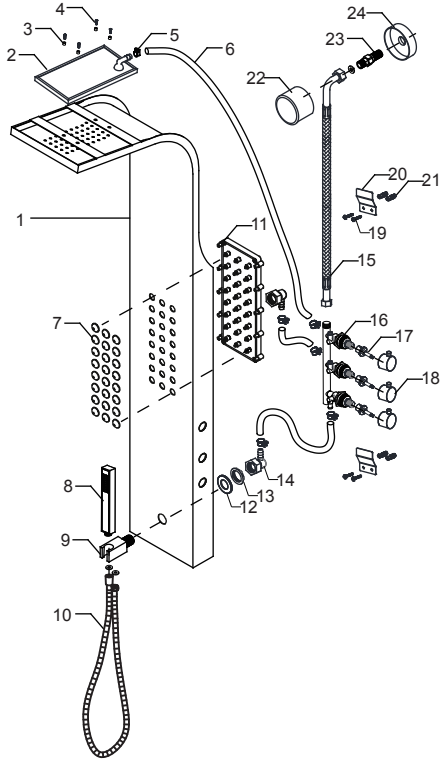

# PARTS LIST

Component no.	Component	Material
1	body	s/s
2	head shower	s/s
3	pad	EPDM
4	screw 1	s/s
5	clip	s/s
6	pvc hose	pvc
7	decorate cap	ABS
8	hand shower	ABS
9	hand shower holder	ABS
10	flexible hose	s/s
11	body jets	ABS
12	washer	EPDM
13	nut	ABS
14	one way joint	ABS
15	braided hose	s/s
16	faucet	brass
17	on / close cartridge	brass
18	knob	zinc
19	screw 2	s/s
20	bracket	s/s
21	plug	ABS
22	cap	ABS
23	long- short connector	brass
24	base	ABS

- 1. Shower Head
- 2. Diverter
- 3. Body Jets
- 4. Hand Shower

PERFECTION IS OUR TRADITION™