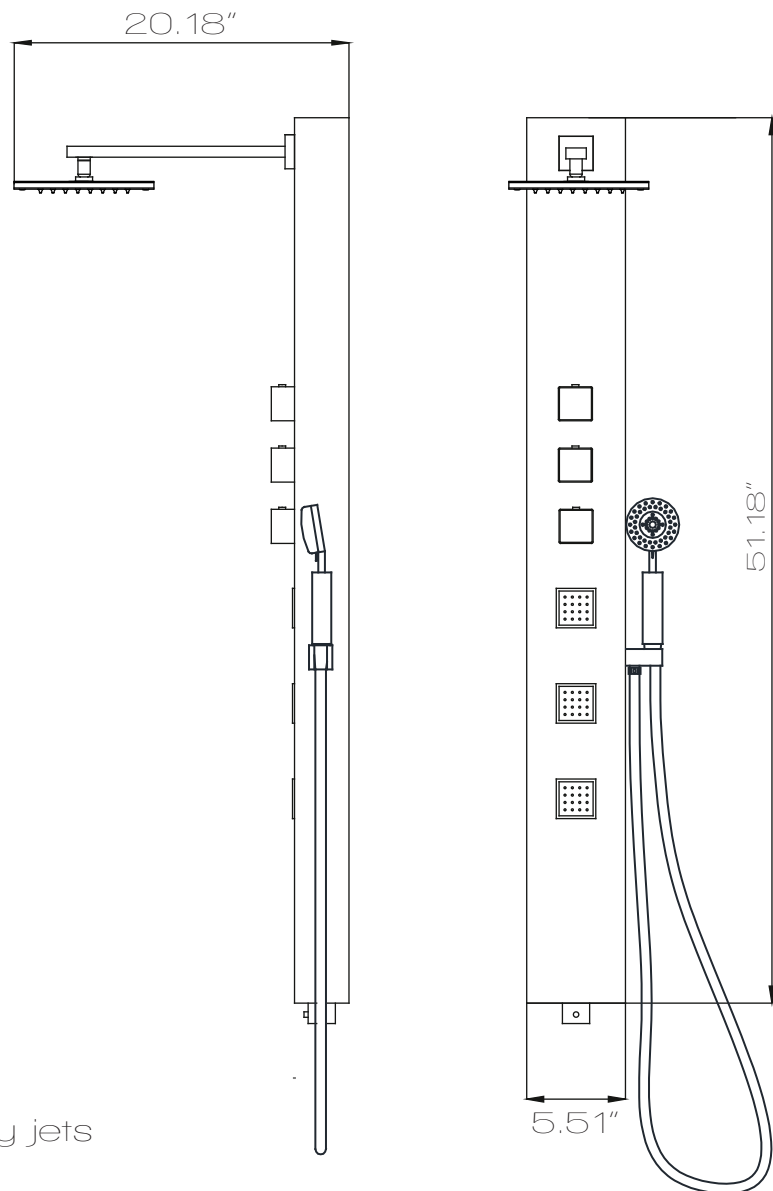


SPEC DRAWING

ANZZI™

Perfection is our Tradition™

LANN SP-AZ015

Material: Stainless Steel
Finish: Chrome
Handles: 3
Jets: 3
Shower: 6.89" x 6.89"
Sprayer: 60" reach
Weight: 17.20 lbs
Height: 51.18"
Supply: 1/2" connections
Flow: 2.5 gpm *when reducer is removed

Features

Heavy Rain™ Showerhead
Acu-Stream™ high pressure body jets
Euro-Grip™ hand held sprayer
Rhino Alloy™ certified materials

PERFECTION IS OUR TRADITION™