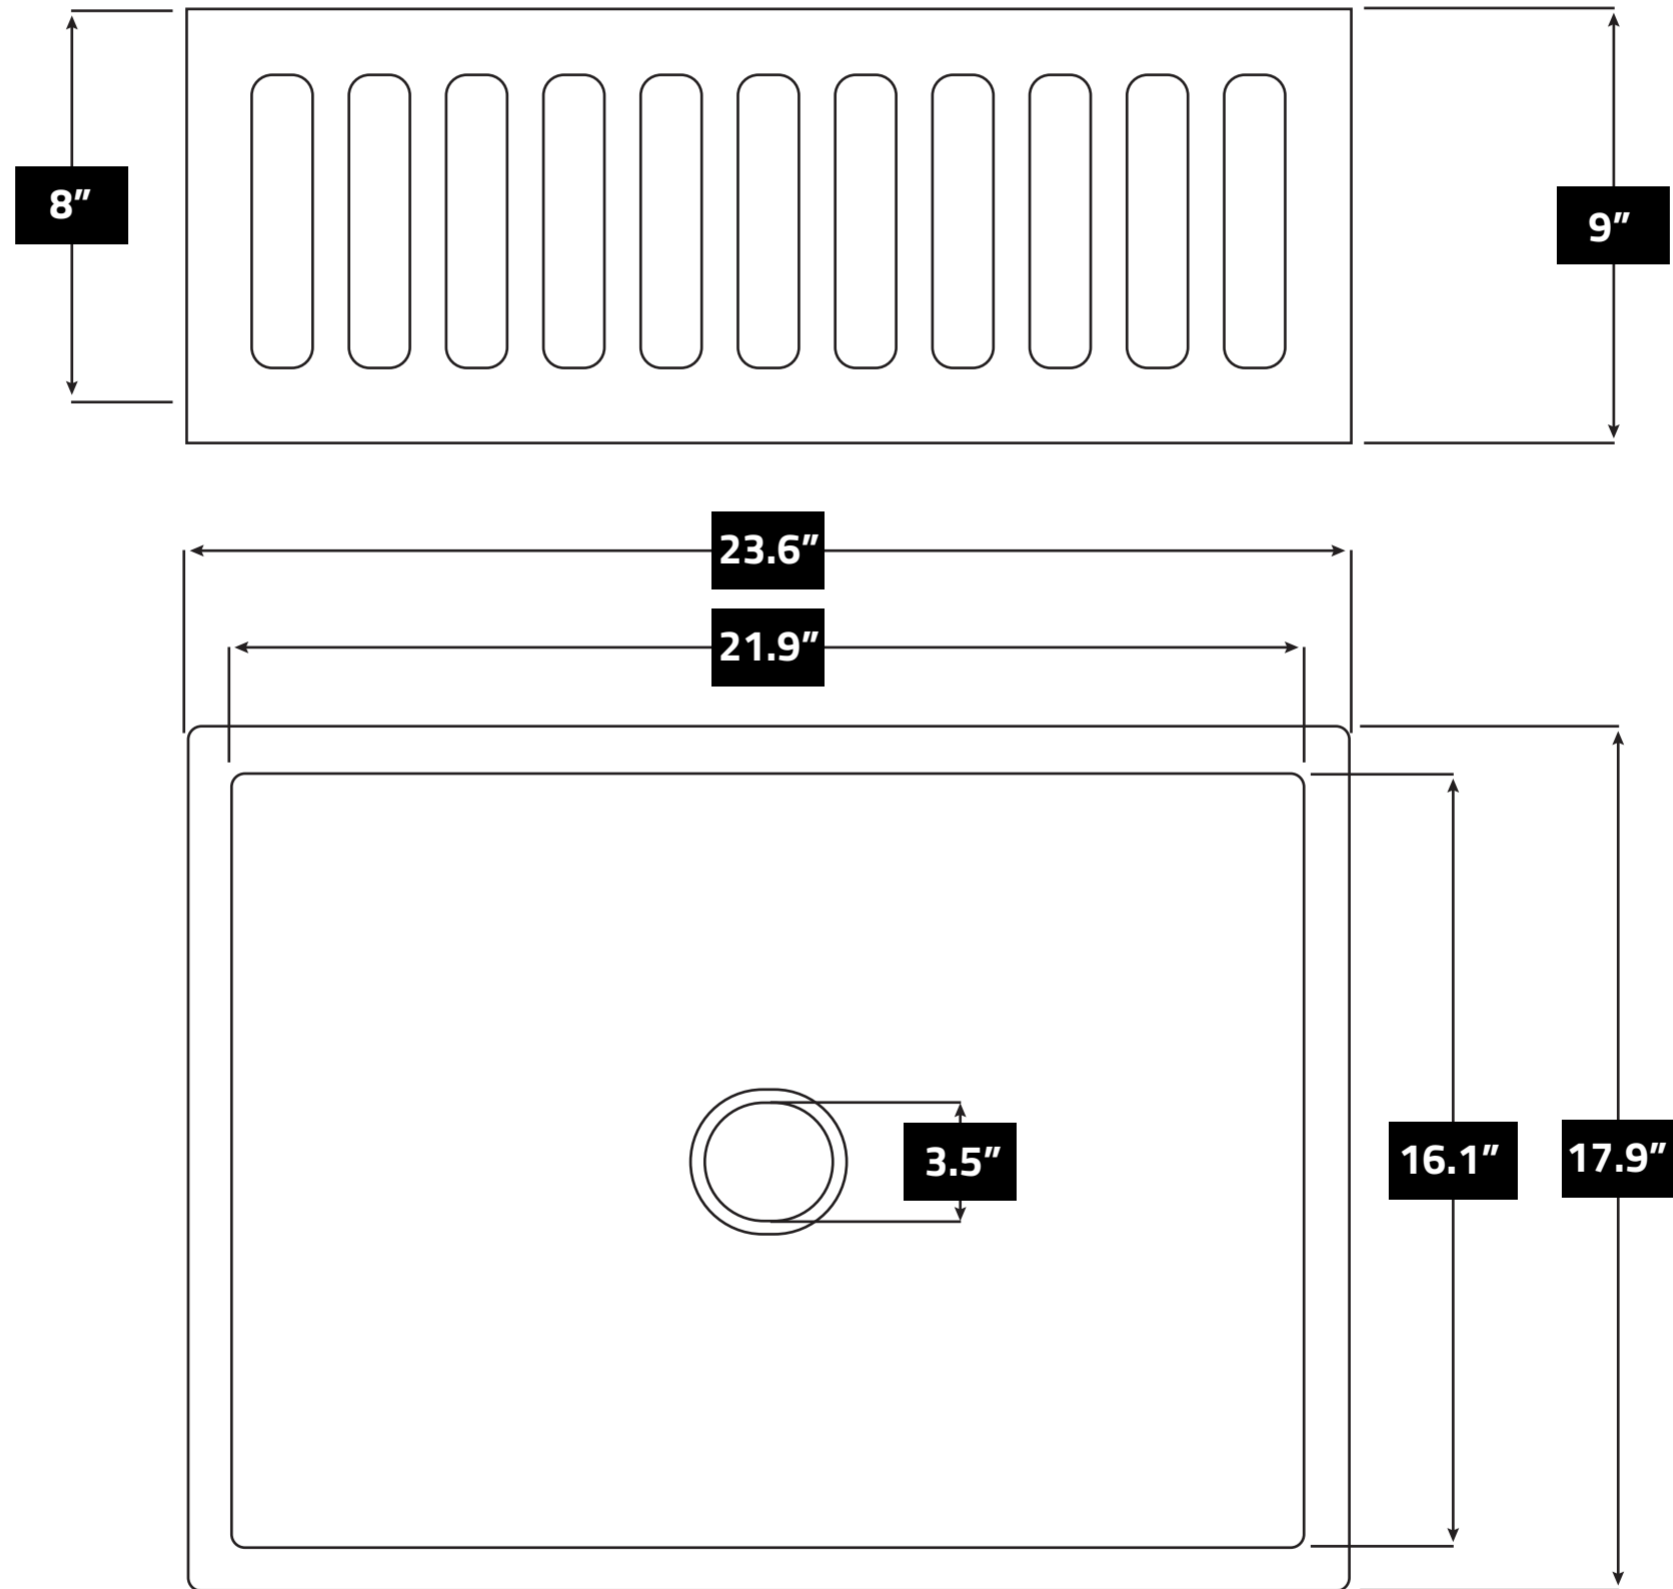

# ANZZI STONE KITCHEN SINK

K-AZ221-1A / K-AZ222-1A

Have questions? We're glad to help! Simply call 1-844-44-ANZZI or visit us on the web at [www.ANZZI.com](http://www.ANZZI.com)