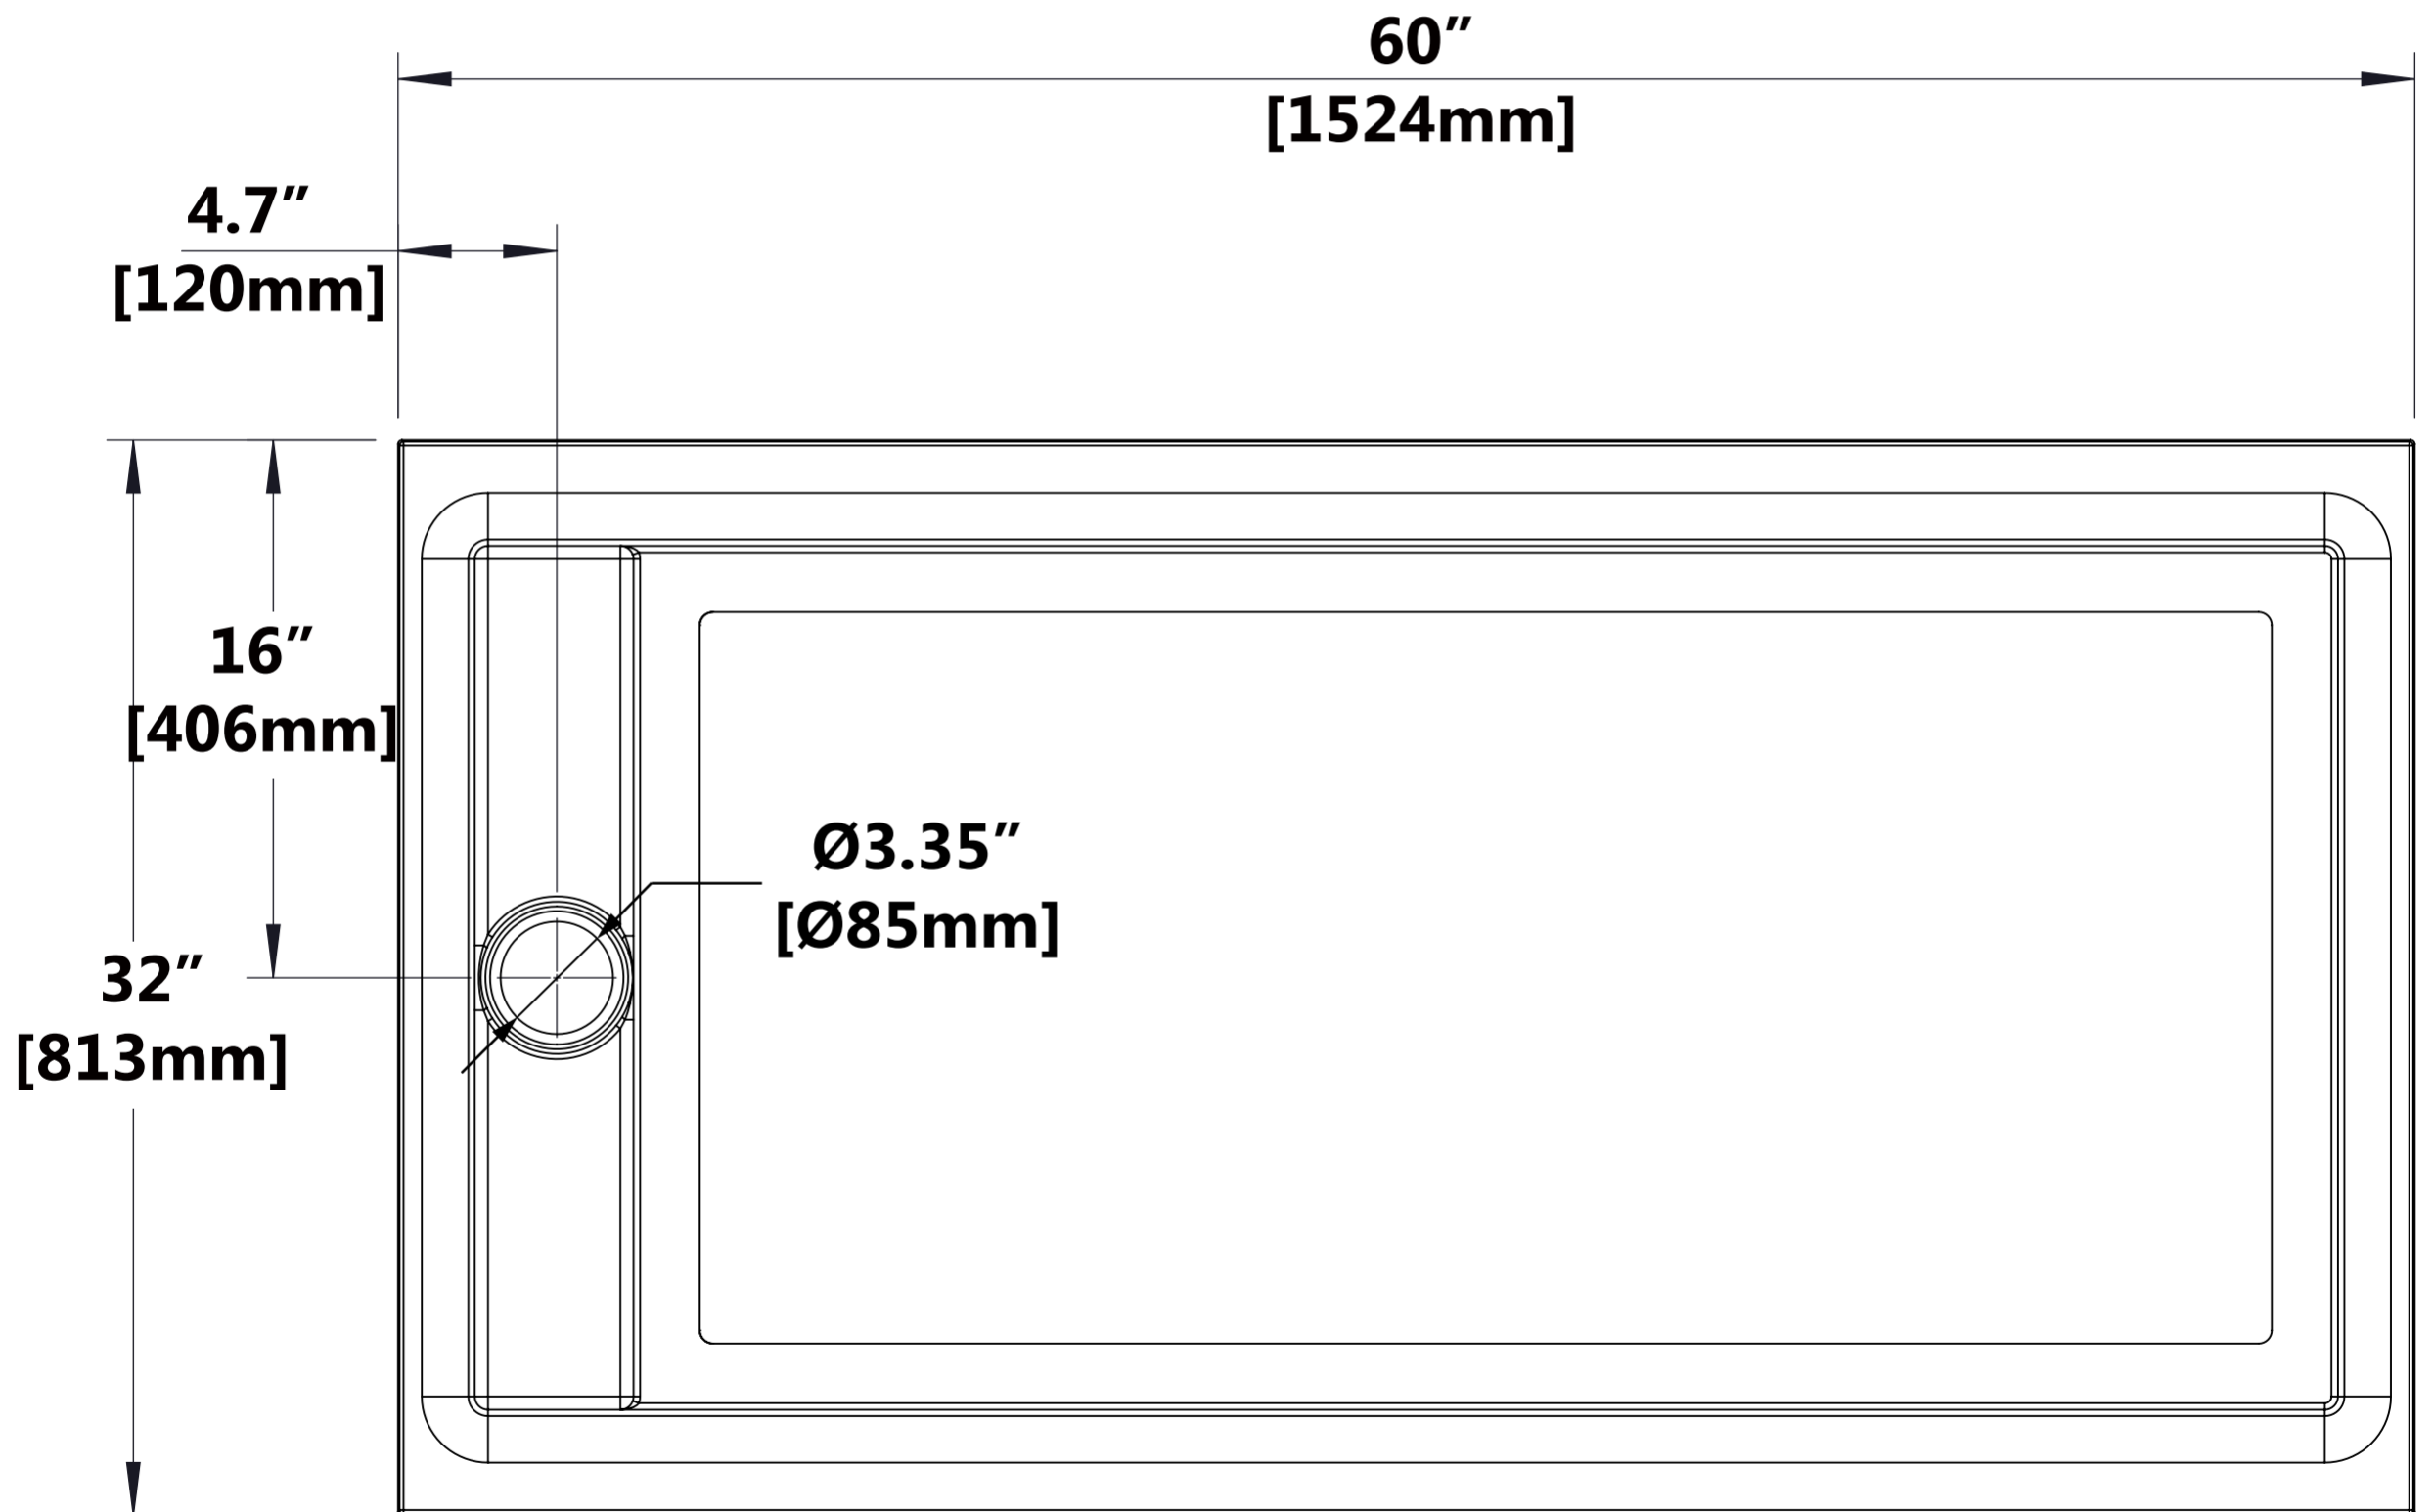

SB-AZ013WL

SHOWER BASE

HAVE QUESTIONS? CALL 305-614-4070 OR VISIT ANZZI.COM