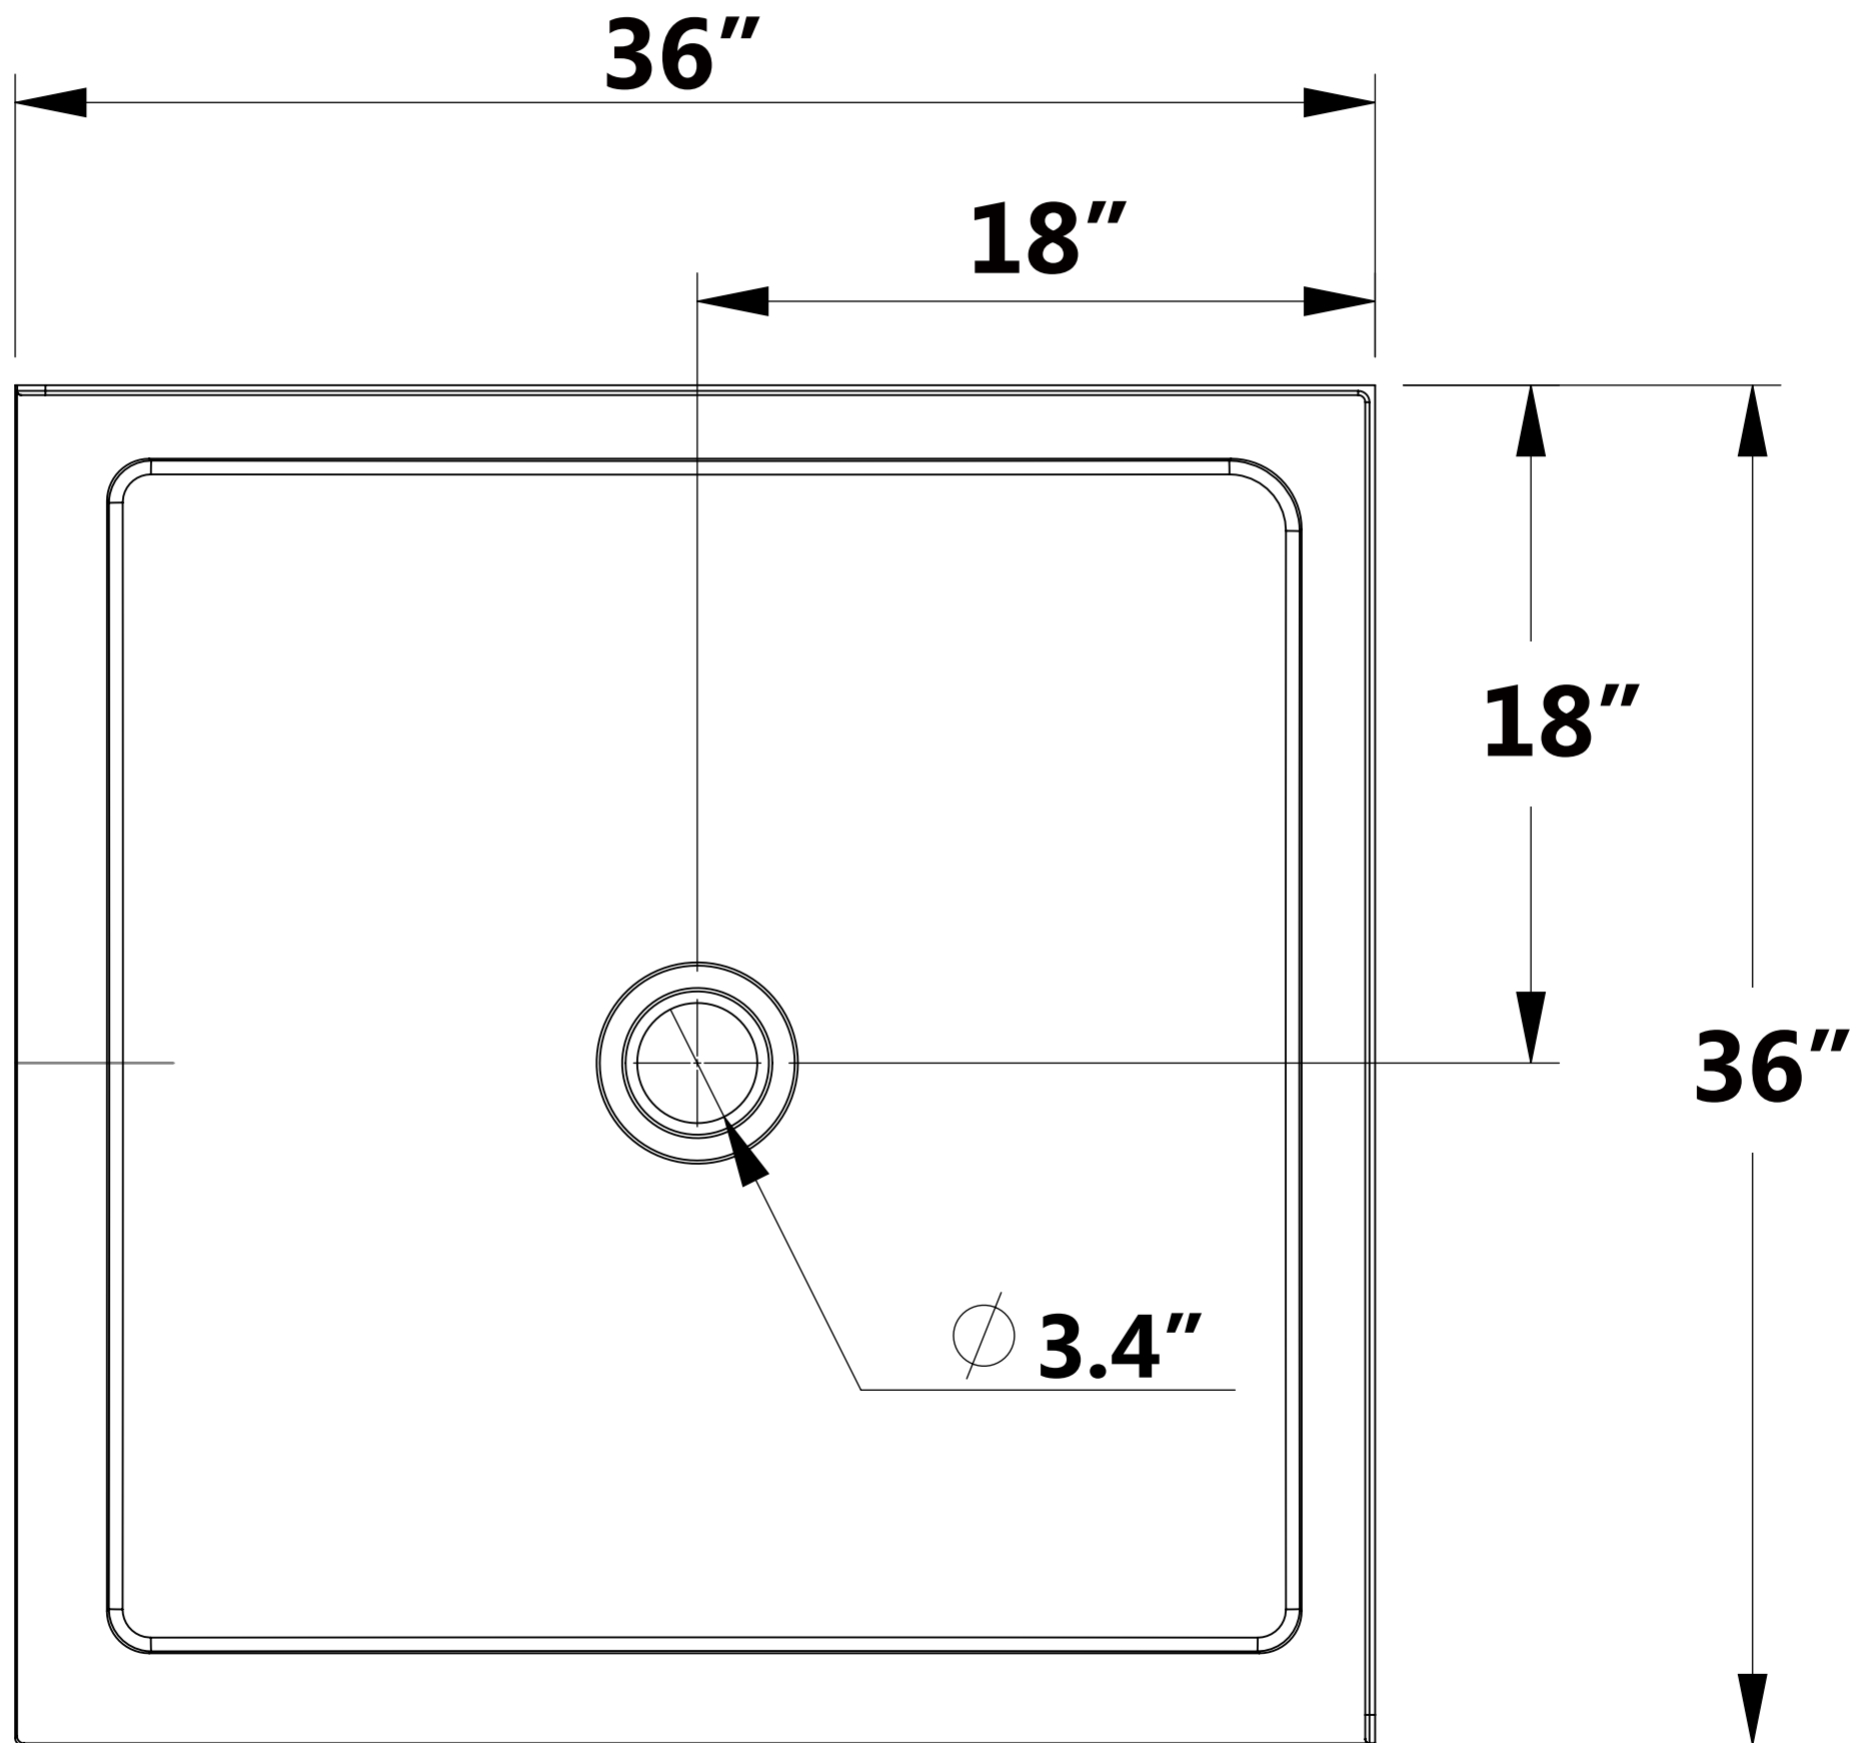

# SB-AZ010WN SHOWER BASE

HAVE QUESTIONS? CALL 305-614-4070 OR VISIT [ANZZI.COM](http://ANZZI.COM)