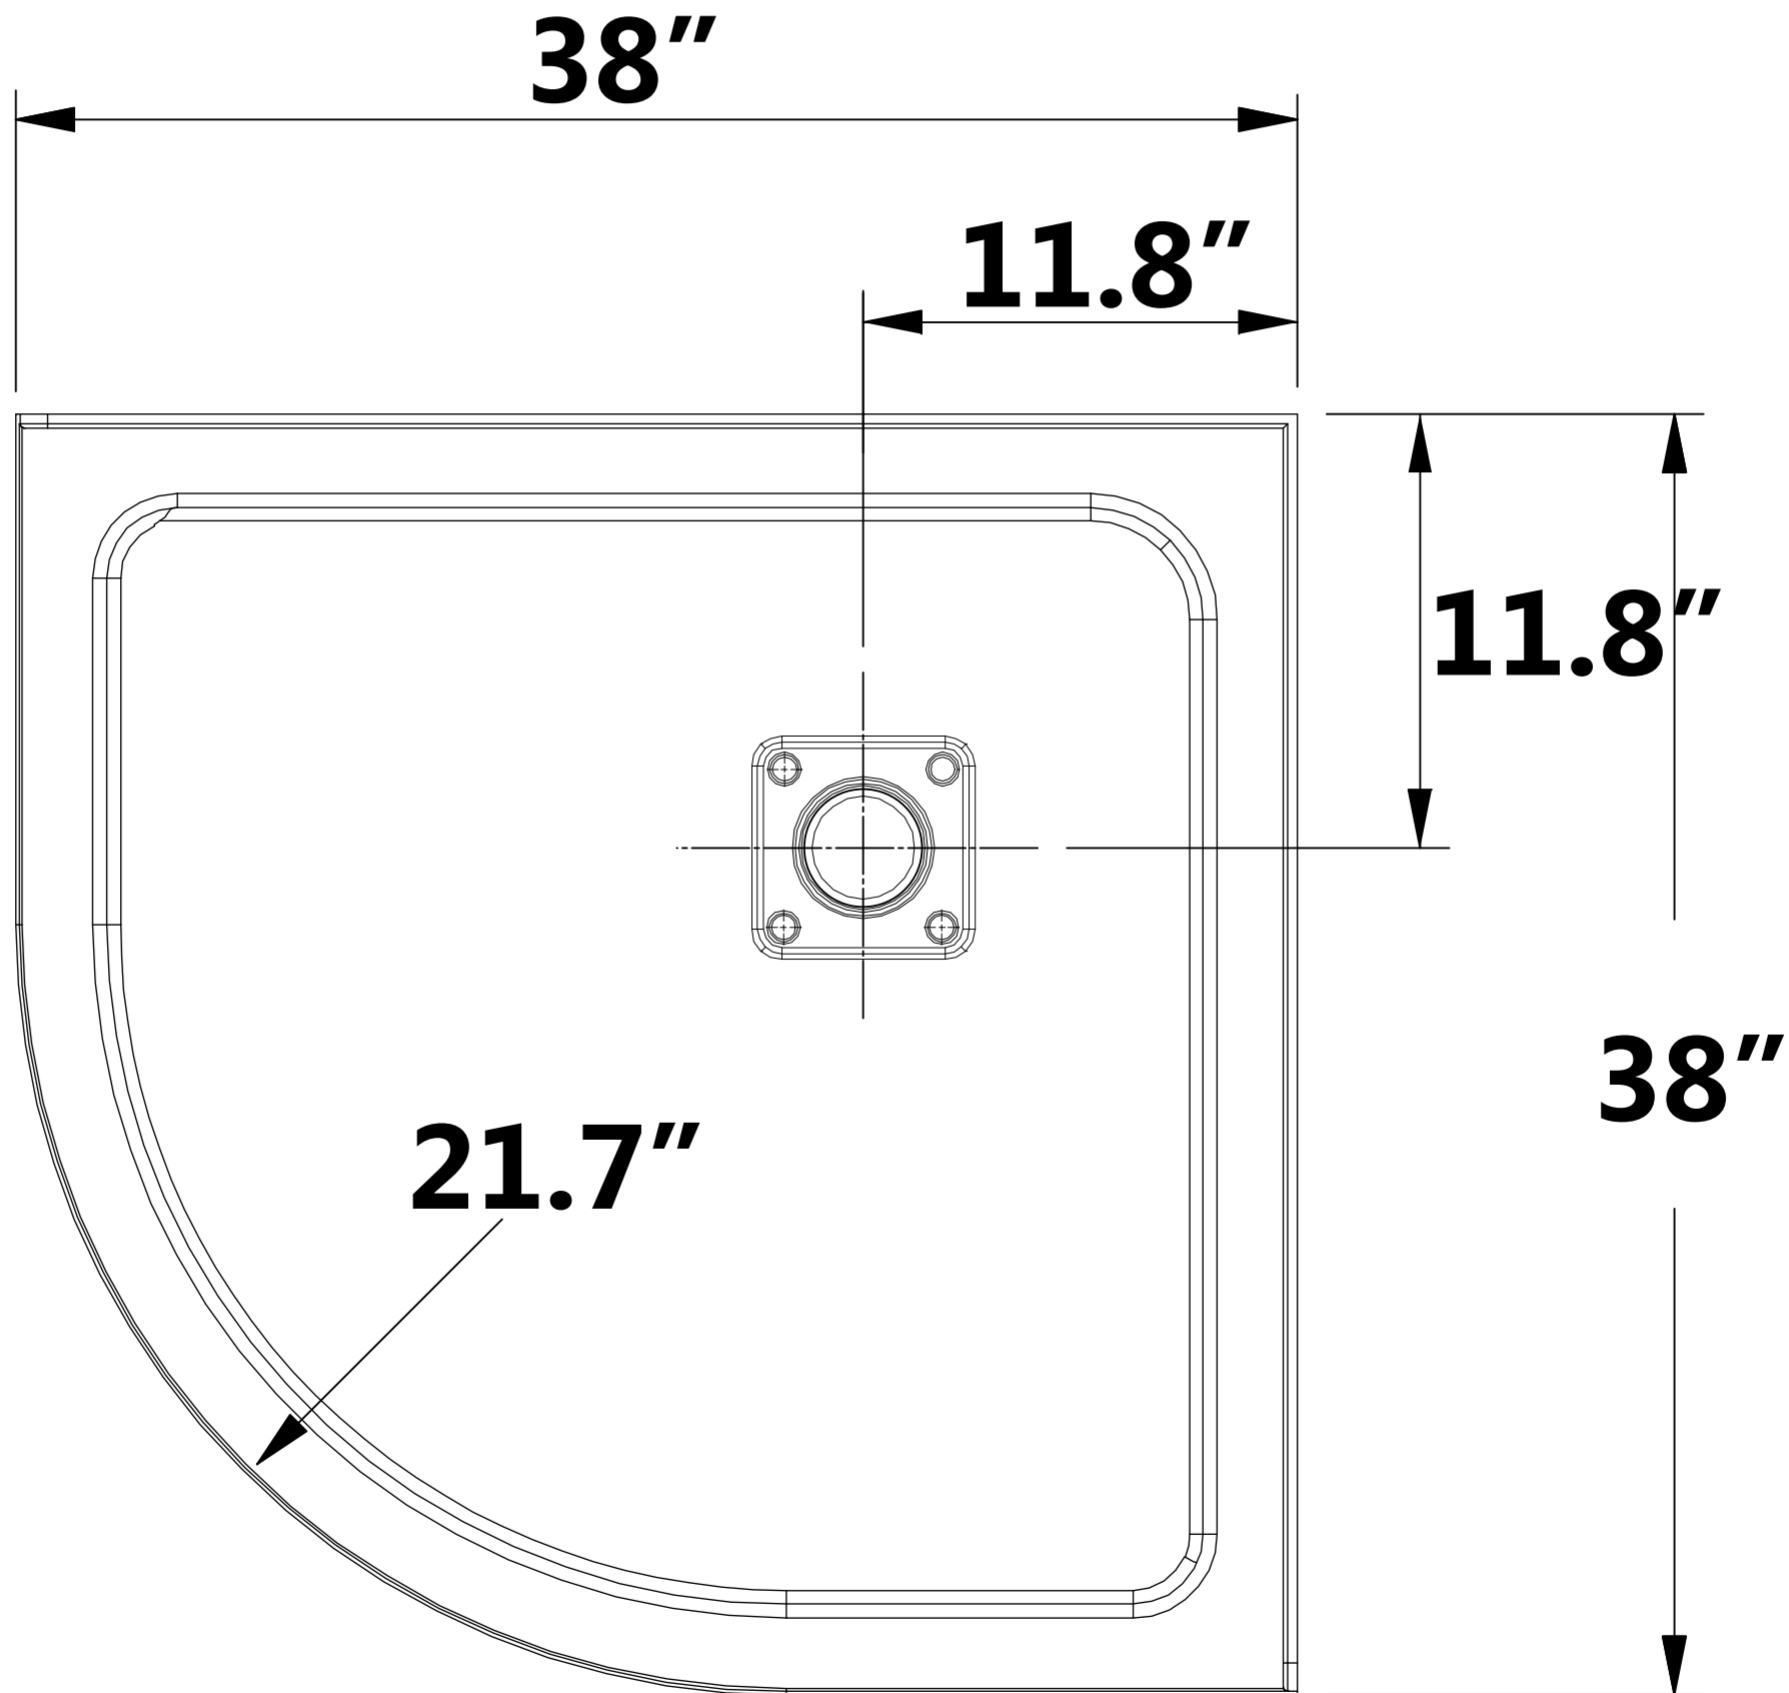

SB-AZ006WN

SHOWER BASE

HAVE QUESTIONS? CALL 305-614-4070 OR VISIT ANZZI.COM