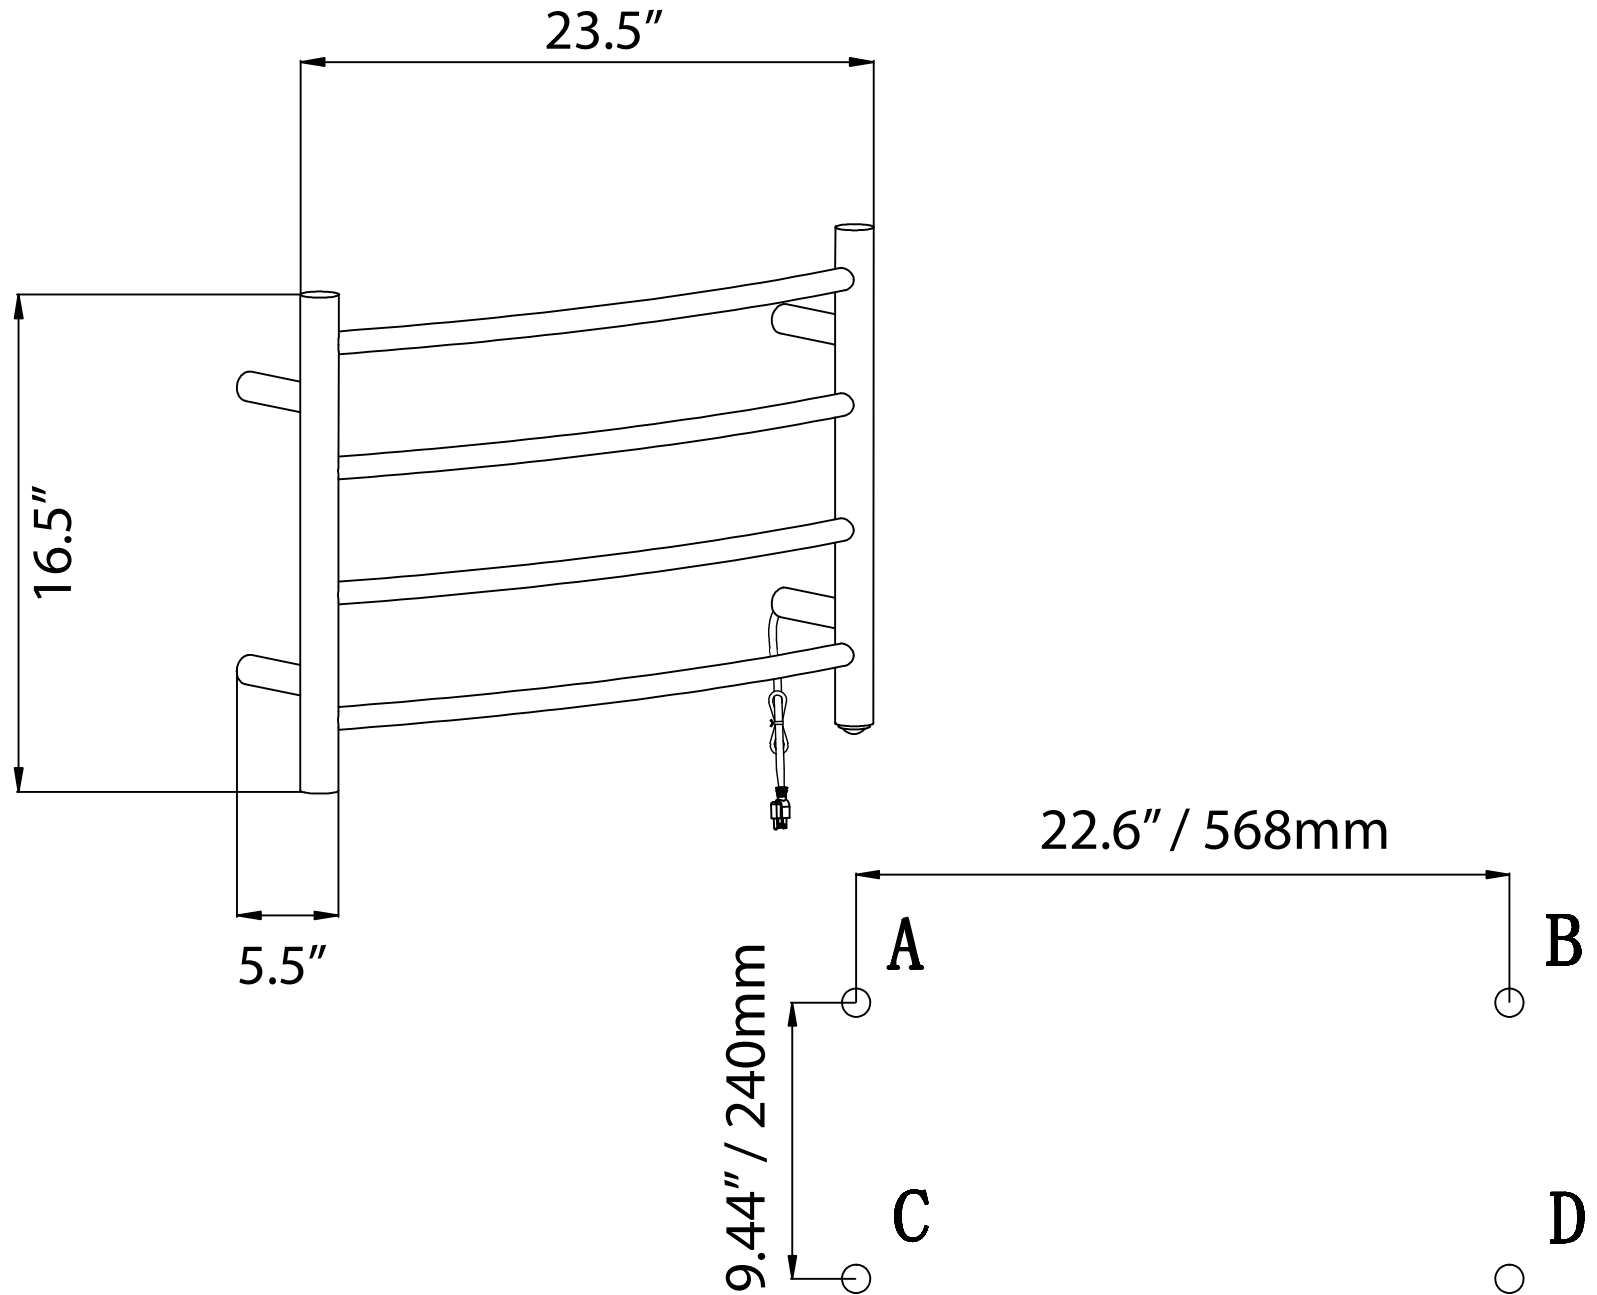

ANZZI™

TW-AZ018

Wall Mounted
Towel Warmer

Wall Plug-In, 72" cord

4 Bars

www.ANZZI.com
1-844-44-ANZZI

Perfection is our Tradition™