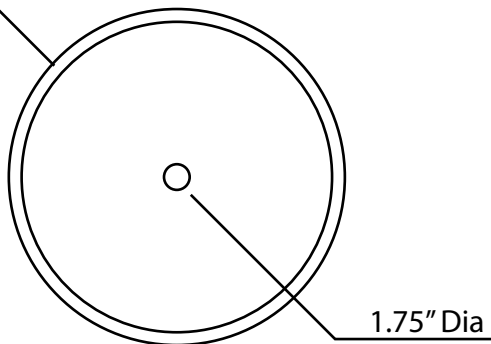

ANZZI™

Perfection is our Tradition™

16.5" Dia

LS-AZ087

ANZZI VESSEL SINK DIMENSIONS

Visit us at www.ANZZI.com
or call us at 1-844-44-ANZZI

Measurements are approximate and subject to change.

Vessel Faucet Options from ANZZI™

Copy & Paste the ID code into Home Depot's search bar.

Model: L-AZ022

Finish: Chrome
ID: 206786209

Model: L-AZ040

Finish: Chrome & Brushed Nickel
ID: 206786230
ID: 206786231

Model: L-AZ097

Finish: Chrome & Brushed Nickel
ID: 206786220
ID: 206786221

Model: L-AZ096

Finish: Chrome & Brushed Nickel
ID: 206786218
ID: 206786219

Model: L-AZ095

Finish: Chrome & Brushed Nickel
ID: 206786216
ID: 206786217