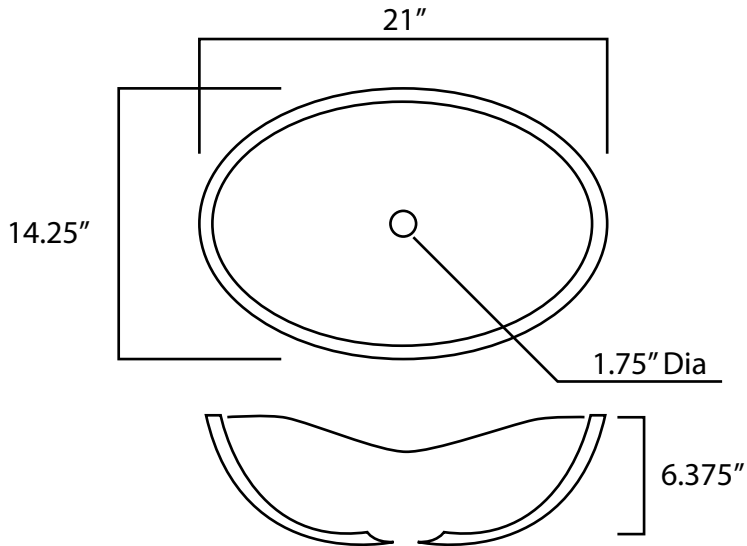

ANZZI™

Perfection is our Tradition™

LS-AZ086

ANZZI VESSEL SINK DIMENSIONS

Visit us at www.ANZZI.com
or call us at 1-844-44-ANZZI

Measurements are approximate and subject to change.

Vessel Faucet Options from ANZZI™

Copy & Paste the ID code into Home Depot's search bar.

Model: L-AZ022

Finish: Chrome
ID: 206786209

Model: L-AZ040

Finish: Chrome & Brushed Nickel
ID: 206786230
ID: 206786231

Model: L-AZ097

Finish: Chrome & Brushed Nickel
ID: 206786220
ID: 206786221

Model: L-AZ096

Finish: Chrome & Brushed Nickel
ID: 206786218
ID: 206786219

Model: L-AZ095

Finish: Chrome & Brushed Nickel
ID: 206786216
ID: 206786217