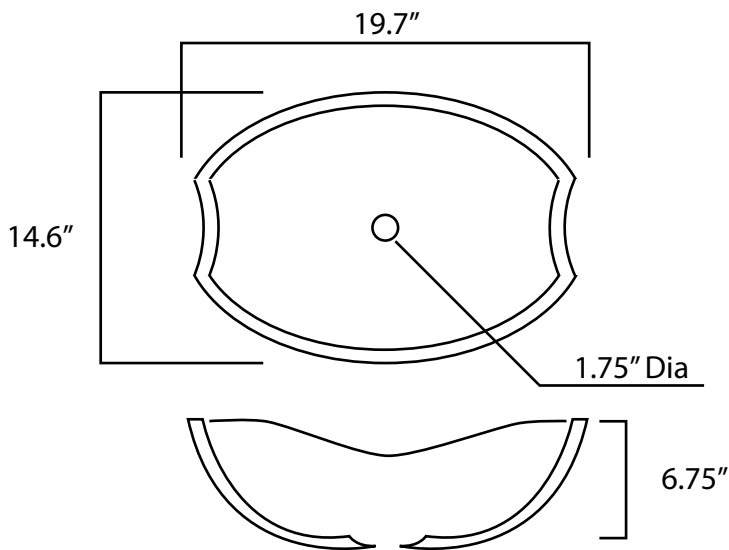

ANZZI™

Perfection is our Tradition™

LS-AZ085

ANZZI VESSEL SINK DIMENSIONS

Visit us at www.ANZZI.com
or call us at 1-844-44-ANZZI

Measurements are approximate and subject to change.

Vessel Faucet Options from ANZZI™

Copy & Paste the ID code into Home Depot's search bar.

Model: L-AZ022

Finish: Chrome
ID: 206786209

Model: L-AZ040

Finish: Chrome & Brushed Nickel
ID: 206786230
ID: 206786231

Model: L-AZ097

Finish: Chrome & Brushed Nickel
ID: 206786220
ID: 206786221

Model: L-AZ096

Finish: Chrome & Brushed Nickel
ID: 206786218
ID: 206786219

Model: L-AZ095

Finish: Chrome & Brushed Nickel
ID: 206786216
ID: 206786217