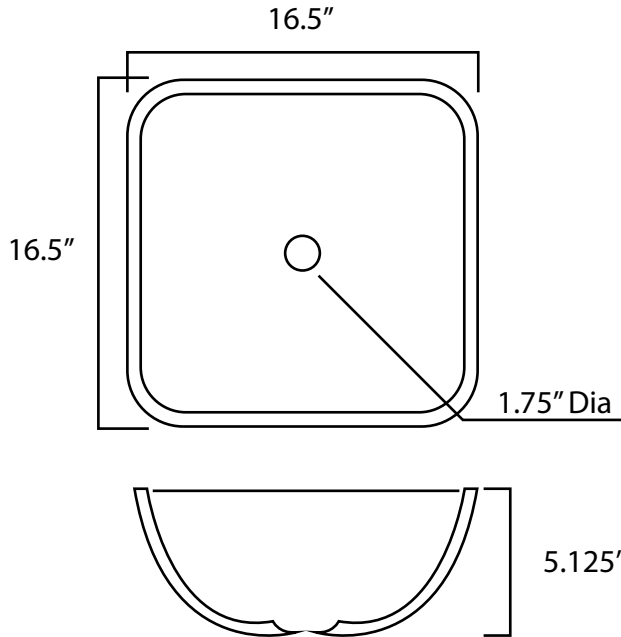

ANZZI™

Perfection is our Tradition™

LS-AZ081

ANZZI VESSEL SINK DIMENSIONS

Visit us at www.ANZZI.com
or call us at 1-844-44-ANZZI

Measurements are approximate and subject to change.

Vessel Faucet Options from ANZZI™

Copy & Paste the ID code into Home Depot's search bar.

Model: L-AZ022

Finish: Chrome
ID: 206786209

Model: L-AZ040

Finish: Chrome & Brushed Nickel
ID: 206786230
ID: 206786231

Model: L-AZ097

Finish: Chrome & Brushed Nickel
ID: 206786220
ID: 206786221

Model: L-AZ096

Finish: Chrome & Brushed Nickel
ID: 206786218
ID: 206786219

Model: L-AZ095

Finish: Chrome & Brushed Nickel
ID: 206786216
ID: 206786217