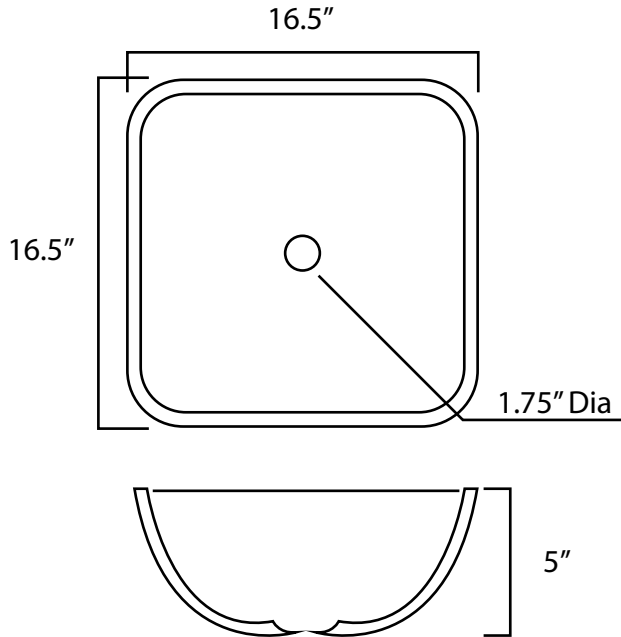

# ANZZI™

Perfection is our Tradition™

---

LS-AZ074

ANZZI VESSEL SINK DIMENSIONS

---

Visit us at [www.ANZZI.com](http://www.ANZZI.com)  
or call us at 1-844-44-ANZZI

Measurements are approximate and subject to change.

# Vessel Faucet Options from ANZZI™

---

Copy & Paste the ID code into Home Depot's search bar.

Model: L-AZ022

Finish: Chrome  
ID: 206786209

Model: L-AZ040

Finish: Chrome & Brushed Nickel  
ID: 206786230  
ID: 206786231

Model: L-AZ097

Finish: Chrome & Brushed Nickel  
ID: 206786220  
ID: 206786221

Model: L-AZ096

Finish: Chrome & Brushed Nickel  
ID: 206786218  
ID: 206786219

Model: L-AZ095

Finish: Chrome & Brushed Nickel  
ID: 206786216  
ID: 206786217