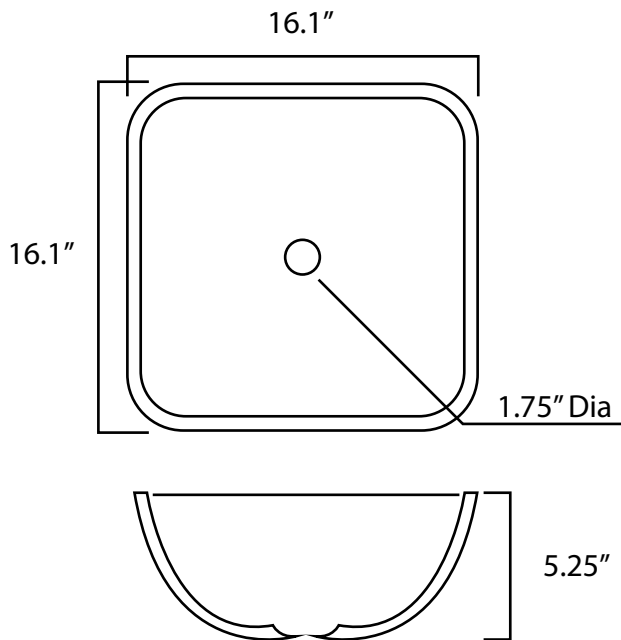

ANZZI™

Perfection is our Tradition™

LS-AZ066

ANZZI VESSEL SINK DIMENSIONS

Visit us at www.ANZZI.com
or call us at 1-844-44-ANZZI

Measurements are approximate and subject to change.

Vessel Faucet Options from ANZZI™

Copy & Paste the ID code into Home Depot's search bar.

Model: L-AZ022

Finish: Chrome
ID: 206786209

Model: L-AZ040

Finish: Chrome & Brushed Nickel
ID: 206786230
ID: 206786231

Model: L-AZ097

Finish: Chrome & Brushed Nickel
ID: 206786220
ID: 206786221

Model: L-AZ096

Finish: Chrome & Brushed Nickel
ID: 206786218
ID: 206786219

Model: L-AZ095

Finish: Chrome & Brushed Nickel
ID: 206786216
ID: 206786217