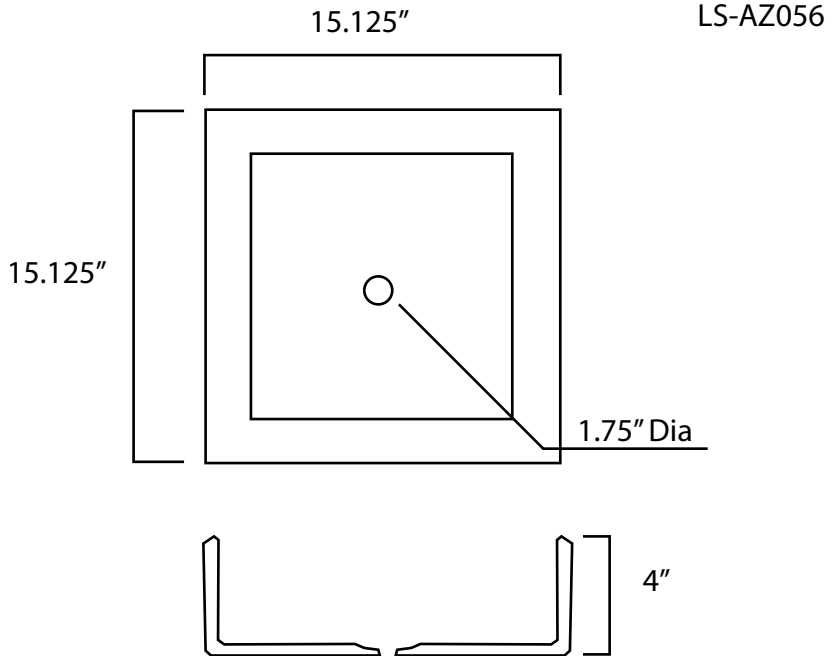

ANZZI™

Perfection is our Tradition™

ANZZI VESSEL SINK DIMENSIONS

Visit us at www.ANZZI.com
or call us at 1-844-44-ANZZI

Measurements are approximate and subject to change.

Vessel Faucet Options from ANZZI™

Copy & Paste the ID code into Home Depot's search bar.

Model: L-AZ022

Finish: Chrome
ID: 206786209

Model: L-AZ040

Finish: Chrome & Brushed Nickel
ID: 206786230
ID: 206786231

Model: L-AZ097

Finish: Chrome & Brushed Nickel
ID: 206786220
ID: 206786221

Model: L-AZ096

Finish: Chrome & Brushed Nickel
ID: 206786218
ID: 206786219

Model: L-AZ095

Finish: Chrome & Brushed Nickel
ID: 206786216
ID: 206786217